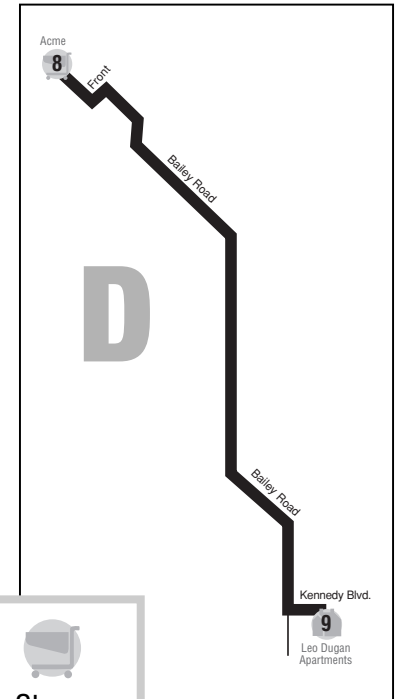

TO GROCERY STORES

A	Sutliff I & II 1 AM 9:30	Giant Eagle Graham Road 2 9:50	Marc's State Road 3 10:00	ACME State Road 4 10:20
B	Portage Trail Villa 5 AM 10:10	Acme State Road 4 10:20	Marc's State Road 3 10:35	Giant Eagle Graham Road 2 11:05
C	Portage Towers 6 AM 11:30	Portage Trail Apartments 7 11:37	Acme Bailey Road 8 11:45	
D	Leo Dugan Apartments 9 PM 12:10	Acme Bailey Road 8 12:15		
E	Stow-Kent Gardens 10 PM 1:05	Acme Kent Road 11 1:10	Giant Eagle Kent Road 12 1:15	

KEY

Apartment Buildings

Stores

FROM GROCERY STORES

F	Giant Eagle Graham Road 2 AM 11:05	Marc's Graham Road 3 11:15	Acme State Road 4 11:30	Sutliff I & II 1 PM 12:00
G	Acme State Road 4 AM 11:30	Portage Trail Villa 5 11:40		
H	Giant Eagle Graham Road 2 PM 12:15	Marc's State Road 3 12:25	Portage Trail Villa 5 12:40	Acme Bailey Road 8 PM 1:30
I	Acme Bailey Road 8 PM 12:45	Portage Towers 6 1:00	Portage Trail Apartments 7 1:10	Leo Dugan Apartments 9 1:40
J		Giant Eagle Kent Road 12 PM 2:25	Acme Kent Road 11 2:30	Stow-Kent Gardens 10 2:35