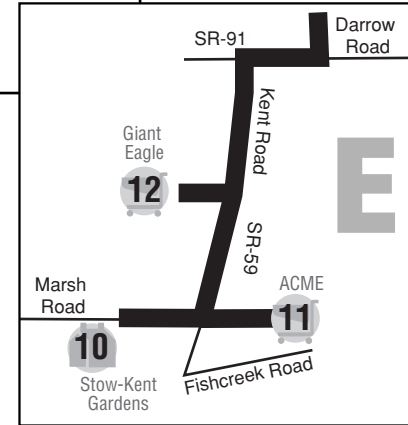

TO GROCERY STORES

A	Sutliff I & II 1 AM 9:30	Giant Eagle Graham Road 2 9:50	Marc's State Road 3 10:00	ACME State Road 4 10:20
B	Portage Trail Villa 5 AM 10:10	Acme State Road 4 10:20	Marc's State Road 3 10:35	Giant Eagle Graham Road 2 11:05
C	Portage Towers 6 AM 11:30	Portage Trail Apartments 7 11:37	Acme Bailey Road 8 11:45	
D	Leo Dugan Apartments 9 PM 12:10	Acme Bailey Road 8 12:15		
E	Stow-Kent Gardens 10 PM 1:05	Acme Kent Road 11 1:10	Giant Eagle Kent Road 12 1:15	

KEY

Apartment Buildings

Stores

FROM GROCERY STORES

F	Giant Eagle Graham Road 2 AM 11:05	Marc's Graham Road 3 11:15	Acme State Road 4 11:30	Sutliff I & II 1 PM 12:00
G	Acme State Road 4 AM 11:30	Portage Trail Villa 5 11:40		
H	Giant Eagle Graham Road 2 PM 12:15	Marc's State Road 3 12:25	Portage Trail Villa 5 12:40	Acme Bailey Road 8 PM 1:30
I	Acme Bailey Road 8 PM 12:45	Portage Towers 6 1:00	Portage Trail Apartments 7 1:10	Leo Dugan Apartments 9 1:40
J		Giant Eagle Kent Road 12 PM 2:25	Acme Kent Road 11 2:30	Stow-Kent Gardens 10 2:35