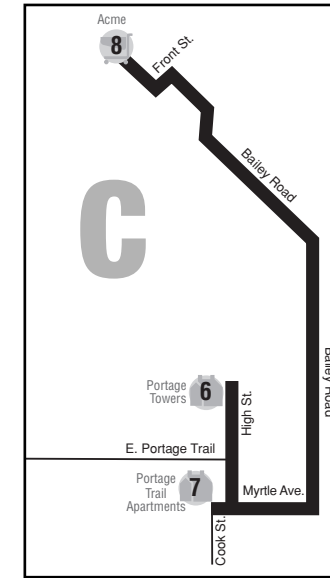

TO GROCERY STORES

A	Sutliff I & II 1 AM 9:30	Giant Eagle Graham Road 2 9:50	Marc's State Road 3 10:00	ACME State Road 4 10:20
B	Portage Trail Villa 5 AM 10:10	Acme State Road 4 10:20	Marc's State Road 3 10:35	Giant Eagle Graham Road 2 11:05
C	Portage Towers 6 AM 11:30	Portage Trail Apartments 7 11:37	Acme Bailey Road 8 11:45	
D	Leo Dugan Apartments 9 PM 12:10	Acme Bailey Road 8 12:15		
E	Stow-Kent Gardens 10 PM 1:05	Acme Kent Road 11 1:10	Giant Eagle Kent Road 12 1:15	

KEY

Apartment Buildings

Stores

FROM GROCERY STORES

F	Giant Eagle Graham Road 2 AM 11:05	Marc's Graham Road 3 11:15	Acme State Road 4 11:30	Sutliff I & II 1 PM 12:00
G	Acme State Road 4 AM 11:30	Portage Trail Villa 5 11:40		
H	Giant Eagle Graham Road 2 PM 12:15	Marc's State Road 3 12:25	Portage Trail Villa 5 12:40	Acme Bailey Road 8 PM 1:30
I	Acme Bailey Road 8 PM 12:45	Portage Towers 6 1:00	Portage Trail Apartments 7 1:10	Leo Dugan Apartments 9 1:40
J		Giant Eagle Kent Road 12 PM 2:25	Acme Kent Road 11 2:30	Stow-Kent Gardens 10 2:35