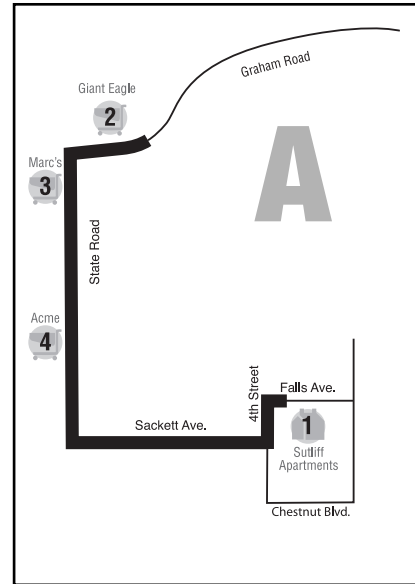

TO GROCERY STORES

A	Sutliff I & II 1 AM 9:30	Giant Eagle Graham Road 2 9:50	Marc's State Road 3 10:00	ACME State Road 4 10:20
B	Portage Trail Villa 5 AM 10:10	Acme State Road 4 10:20	Marc's State Road 3 10:35	Giant Eagle Graham Road 2 11:05
C	Portage Towers 6 AM 11:30	Portage Trail Apartments 7 11:37	Acme Bailey Road 8 11:45	
D	Leo Dugan Apartments 9 PM 12:10	Acme Bailey Road 8 12:15		
E	Stow-Kent Gardens 10 PM 1:05	Acme Kent Road 11 1:10	Giant Eagle Kent Road 12 1:15	

KEY

Apartment Buildings

Stores

FROM GROCERY STORES

F	Giant Eagle Graham Road 2 AM 11:05	Marc's Graham Road 3 11:15	Acme State Road 4 11:30	Sutliff I & II 1 PM 12:00
G	Acme State Road 4 AM 11:30	Portage Trail Villa 5 11:40		
H	Giant Eagle Graham Road 2 PM 12:15	Marc's State Road 3 12:25	Portage Trail Villa 5 12:40	Acme Bailey Road 8 PM 1:30
I	Acme Bailey Road 8 PM 12:45	Portage Towers 6 1:00	Portage Trail Apartments 7 1:10	Leo Dugan Apartments 9 1:40
J		Giant Eagle Kent Road 12 PM 2:25	Acme Kent Road 11 2:30	Stow-Kent Gardens 10 2:35