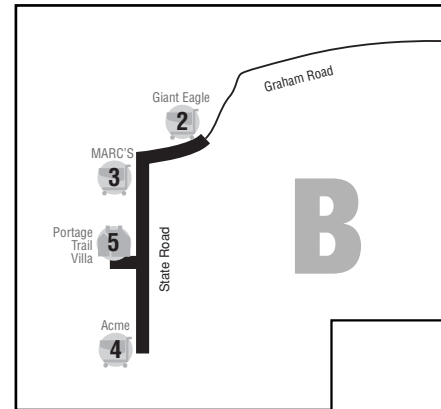

TO GROCERY STORES

A	Sutliff I & II 1 AM 9:30	Giant Eagle Graham Road 2 9:50	Marc's State Road 3 10:00	ACME State Road 4 10:20
B	Portage Trail Villa 5 AM 10:10	Acme State Road 4 10:20	Marc's State Road 3 10:35	Giant Eagle Graham Road 2 11:05
C	Portage Towers 6 AM 11:30	Portage Trail Apartments 7 11:37	Acme Bailey Road 8 11:45	
D	Leo Dugan Apartments 9 PM 12:10	Acme Bailey Road 8 12:15		
E	Stow-Kent Gardens 10 PM 1:05	Acme Kent Road 11 1:10	Giant Eagle Kent Road 12 1:15	

KEY

Apartment Buildings

Stores

FROM GROCERY STORES

F	Giant Eagle Graham Road 2 AM 11:05	Marc's Graham Road 3 11:15	Acme State Road 4 11:30	Sutliff I & II 1 PM 12:00
G	Acme State Road 4 AM 11:30	Portage Trail Villa 5 11:40		
H	Giant Eagle Graham Road 2 PM 12:15	Marc's State Road 3 12:25	Portage Trail Villa 5 12:40	Acme Bailey Road 8 PM 1:30
I	Acme Bailey Road 8 PM 12:45	Portage Towers 6 1:00	Portage Trail Apartments 7 1:10	Leo Dugan Apartments 9 1:40
J		Giant Eagle Kent Road 12 PM 2:25	Acme Kent Road 11 2:30	Stow-Kent Gardens 10 2:35