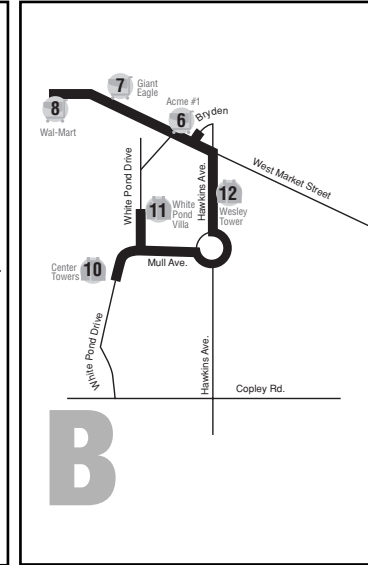

TO GROCERY STORES

A	Springhill Apartments	Channelwood Village	Williams Tower	Belcher Apartments	Fowler Apartments	Acme #1	Giant Eagle W. Market	Wal-Mart Montrose
	1	2	3	4	5	6	7	8
	AM 9:30	9:37	9:40	9:50	10:00	10:20	10:30	10:50

B	Center Towers	White Pond Villa	Wesley Tower	Acme #1	Giant Eagle W. Market	Wal-Mart Montrose
	10	11	12	6	7	8
	AM 11:20	11:25	11:35	11:43	11:53	PM 12:13

C	Saferstein Towers	Acme #1	Giant Eagle W. Market	Wal-Mart Montrose
	9	6	7	8
	AM 11:20	11:43	11:53	PM 12:03

KEY

Apartment Buildings

Stores

FROM GROCERY STORES

D	Acme #1	Giant Eagle W. Market	Wal-Mart Montrose	Fowler Apartments	Belcher Apartments	Williams Tower	Channelwood Village	Springhill Apartments
	6	7	8	5	4	3	2	1
	AM 11:43	11:53	PM 12:13	12:33	12:45	12:52	12:57	1:07

E	Wal-Mart Montrose	Giant Eagle W. Market	Acme #1	Wesley Tower	White Pond Villa	Center Towers
	8	7	6	12	11	10
	PM 1:30	1:50	2:00	2:07	2:17	2:22

E	Wal-Mart Montrose	Giant Eagle W. Market	Acme #1	Saferstein Towers
	8	7	6	9
	PM 1:30	1:55	2:00	2:45