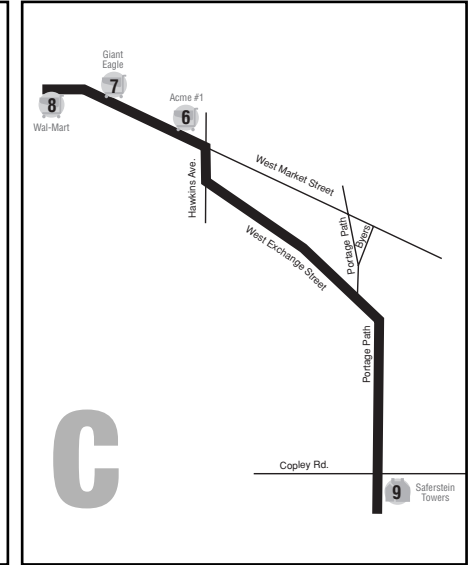

TO GROCERY STORES

A	Springhill Apartments	Channelwood Village	Williams Tower	Belcher Apartments	Fowler Apartments	Acme #1	Giant Eagle W. Market	Wal-Mart Montrose
	1	2	3	4	5	6	7	8
	AM 9:30	9:37	9:40	9:50	10:00	10:20	10:30	10:50

B	Center Towers	White Pond Villa	Wesley Tower	Acme #1	Giant Eagle W. Market	Wal-Mart Montrose
	10	11	12	6	7	8
	AM 11:20	11:25	11:35	11:43	11:53	PM 12:13

C	Saferstein Towers	Acme #1	Giant Eagle W. Market	Wal-Mart Montrose
	9	6	7	8
	AM 11:20	11:43	11:53	PM 12:03

KEY

Apartment Buildings

Stores

FROM GROCERY STORES

D	Acme #1	Giant Eagle W. Market	Wal-Mart Montrose	Fowler Apartments	Belcher Apartments	Williams Tower	Channelwood Village	Springhill Apartments
	6	7	8	5	4	3	2	1
	AM 11:43	11:53	PM 12:13	12:33	12:45	12:52	12:57	1:07

E	Wal-Mart Montrose	Giant Eagle W. Market	Acme #1	Wesley Tower	White Pond Villa	Center Towers
	8	7	6	12	11	10
	PM 1:30	1:50	2:00	2:07	2:17	2:22

E	Wal-Mart Montrose	Giant Eagle W. Market	Acme #1	Saferstein Towers
	8	7	6	9
	PM 1:30	1:55	2:00	2:45