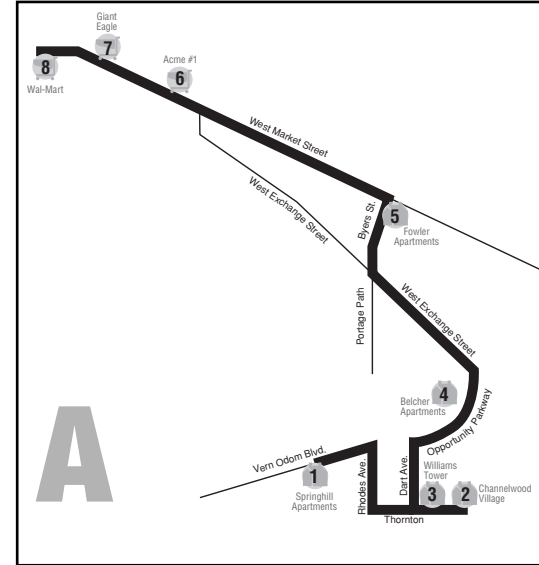

TO GROCERY STORES

A	Springhill Apartments	Channelwood Village	Williams Tower	Belcher Apartments	Fowler Apartments	Acme #1	Giant Eagle W. Market	Wal-Mart Montrose
	1	2	3	4	5	6	7	8
	AM 9:30	9:37	9:40	9:50	10:00	10:20	10:30	10:50

B	Center Towers	White Pond Villa	Wesley Tower	Acme #1	Giant Eagle W. Market	Wal-Mart Montrose
	10	11	12	6	7	8
	AM 11:20	11:25	11:35	11:43	11:53	PM 12:13

C	Saferstein Towers	Acme #1	Giant Eagle W. Market	Wal-Mart Montrose
	9	6	7	8
	AM 11:20	11:43	11:53	PM 12:03

KEY

Apartment Buildings

Stores

FROM GROCERY STORES

D	Acme #1	Giant Eagle W. Market	Wal-Mart Montrose	Fowler Apartments	Belcher Apartments	Williams Tower	Channelwood Village	Springhill Apartments
	6	7	8	5	4	3	2	1
	AM 11:43	11:53	PM 12:13	12:33	12:45	12:52	12:57	1:07

E	Wal-Mart Montrose	Giant Eagle W. Market	Acme #1	Wesley Tower	White Pond Villa	Center Towers
	8	7	6	12	11	10
	PM 1:30	1:50	2:00	2:07	2:17	2:22

E	Wal-Mart Montrose	Giant Eagle W. Market	Acme #1	Saferstein Towers
	8	7	6	9
	PM 1:30	1:55	2:00	2:45