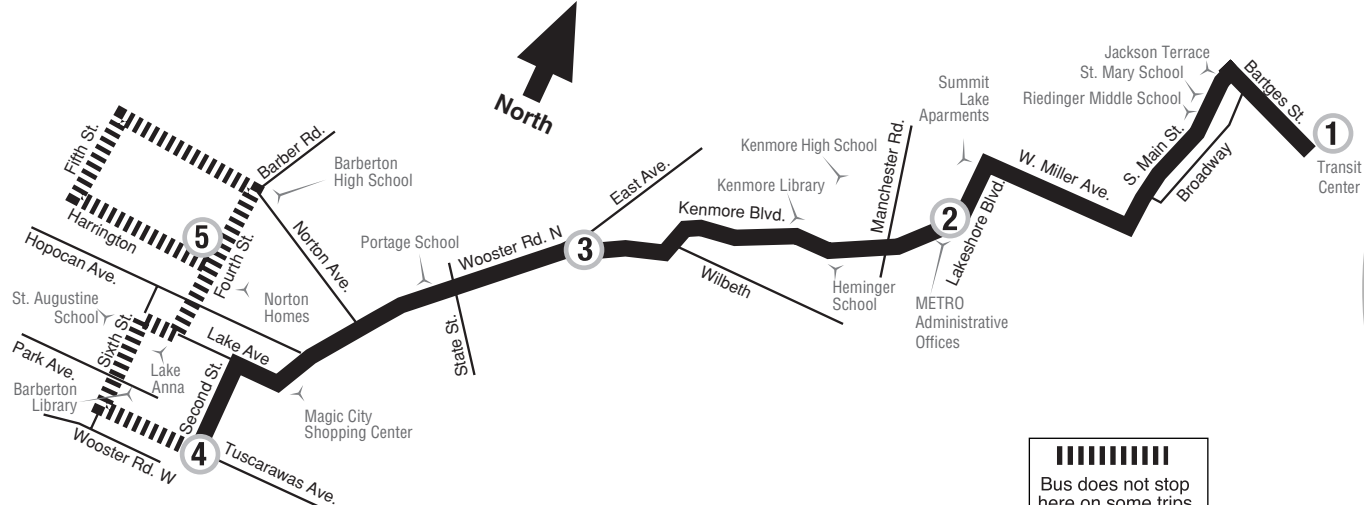

8 Kenmore / Barberton

FROM
Transit Center

Bus does not stop here on some trips

FROM
Transit Center

Monday – Friday
(Times shown below are departure times)

	1 Transit Center Eastside	2 Kenmore & Lakeshore	3 Kenmore & Wooster Rd. North	4 2nd & Tuscarawas Ave.	5 4th & Harrington	Bus continues to...
AM	5:30	5:40	5:47	6:06	6:11	8 Kenmore/Barberton to Transit Center
	6:15	6:25	6:32	6:59	7:04	8 Kenmore/Barberton to Transit Center
	6:50	7:00	7:08	7:35	7:40	8 Kenmore/Barberton to Transit Center
	7:20	7:30	7:38	7:45	7:50	8 Kenmore/Barberton to Transit Center
	7:58	8:08	8:16	8:30	8:35	8 Kenmore/Barberton to Transit Center
	8:48	8:58	9:06	9:20	9:25	8 Kenmore/Barberton to Transit Center
	9:28	9:38	9:46	10:02	10:07	8 Kenmore/Barberton to Transit Center
	9:55	10:05	10:13	10:30	10:35	8 Kenmore/Barberton to Transit Center
	11:13	11:23	11:31	11:45	11:50	8 Kenmore/Barberton to Transit Center
PM	11:55	12:05	12:13	12:28	12:33	8 Kenmore/Barberton to Transit Center
	12:25	12:35	12:43	1:00	1:05	8 Kenmore/Barberton to Transit Center
	1:00	1:10	1:18	1:25	1:32	Ends
	1:38	1:48	1:56	2:10	2:15	8 Kenmore/Barberton to Transit Center
	2:18	2:28	2:36	3:01	3:07	8 Kenmore/Barberton to Transit Center
	2:53	3:03	3:11	3:34	3:40	8 Kenmore/Barberton to Transit Center
	3:55	4:05	4:13	4:29	4:35	8 Kenmore/Barberton to Transit Center
	5:03	5:13	5:21	5:34	5:40	8 Kenmore/Barberton to Transit Center
	5:50	6:00	6:08	6:45	6:52	8 Kenmore/Barberton to Transit Center
	6:20	6:30	6:38	6:46	6:53	Ends
	7:30T	7:40	7:48	7:55	8 Kenmore/Barberton to Transit Center
	8:40T	8:50	8:57	9:04	8 Kenmore/Barberton to Transit Center
	9:50T	10:00	10:07	10:14	8 Kenmore/Barberton to Transit Center
	11:00T	11:10	11:17	11:24	Ends