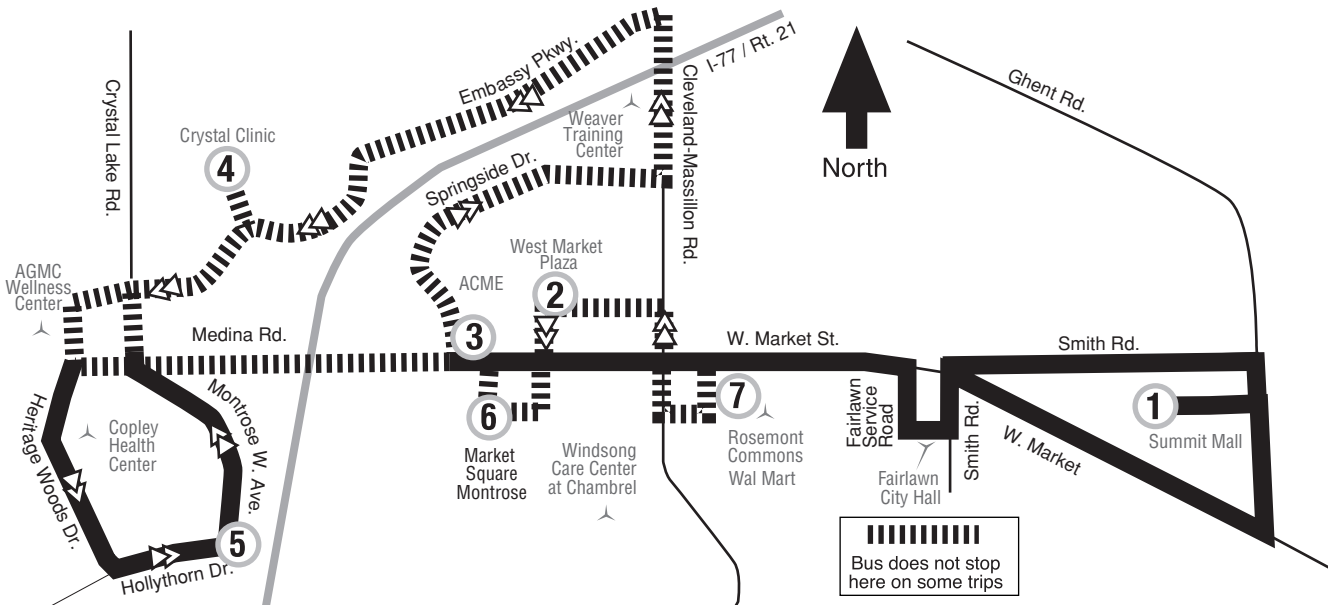

50 Montrose Circulator

Monday – Friday (Times shown below are departure times)

	1 Summit Mall	2 West Market Plaza/TJ Max	3 Medina Road/Springside	4 Crystal Clinic	5 Montrose West & Hollythorn	6 Market Square/Montrose	7 WalMart Rosemont Commons	1 Summit Mall	Bus continues to...
AM	6:55	7:02	7:06	7:13	7:20	7:26	7:31	7:36	50 Montrose Circulator to Summit Mall
	7:58	....	8:04W	8:11	8:17	8:25	8:30	8:35	50 Montrose Circulator to Summit Mall
	8:53	....	8:59	9:06	9:13	9:19	9:24	9:29	50 Montrose Circulator to Summit Mall
	9:35	9:42	9:48W	9:55	10:02	10:08	10:13	10:18	50 Montrose Circulator to Summit Mall
	9:55	10:02	10:06	10:13	10:20	10:26	10:31	10:36	50 Montrose Circulator to Summit Mall
	10:35	10:42	10:46	10:53	11:00	11:06	11:11	11:16	50 Montrose Circulator to Summit Mall
	10:55	11:02	11:06	11:13	11:20	11:26	11:31	11:36	50 Montrose Circulator to Summit Mall
PM	11:30	11:37	11:41	11:48	11:55	12:01	12:06	12:11	50 Montrose Circulator to Summit Mall
	12:00	12:07	12:11	12:18	12:25	12:31	12:36	12:41	50 Montrose Circulator to Summit Mall
	12:26	12:33	12:37	12:44	12:51	12:58	1:03	1:08	50 Montrose Circulator to Summit Mall
	1:00	1:07	1:11	1:18	1:25	1:31	1:36	1:41	50 Montrose Circulator to Summit Mall
	1:30	1:37	1:41	1:48	1:55	2:04	2:09	2:14	Ends
	1:53	2:00	2:04	2:11	2:18	2:24	2:29	2:34	50 Montrose Circulator to Summit Mall
	2:42	....	2:48	2:55	3:02	3:08	3:13	3:18	50 Montrose Circulator to Summit Mall
	3:33	3:40	3:44	3:51	3:58W	....	4:12	4:18	50 Montrose Circulator to Summit Mall
	4:30	4:37	4:41	4:48	4:55	5:01	....	5:12	Ends
	5:50	5:57	6:01	6:08	6:15	6:20	6:25	6:30	50 Montrose Circulator to Summit Mall
	6:53	6:58	7:02	....	7:14	7:20	7:25	7:30	50 Montrose Circulator to Summit Mall
	7:35	7:40	7:44	....	7:54	....	....	8:05	50 Montrose Circulator to Summit Mall
	8:27	8:34	8:40	....	8:54	9:00	9:05	9:10	50 Montrose Circulator to Summit Mall
	9:30	9:37	9:41	....	9:55	10:00	10:05	10:10	50 Montrose Circulator to Summit Mall
	10:25	10:33	10:37	....	10:52	10:57	11:02	11:07	50 Montrose Circulator to Summit Mall
AM	11:28	11:33	11:36	....	11:46	11:52	11:57	12:02	1 West Market

Monday – Friday Notes: .... Bus does not stop
W Bus pulls into Weaver Workshop Training Center on Cleveland-Massillon Road

Saturday (Times shown below are departure times)