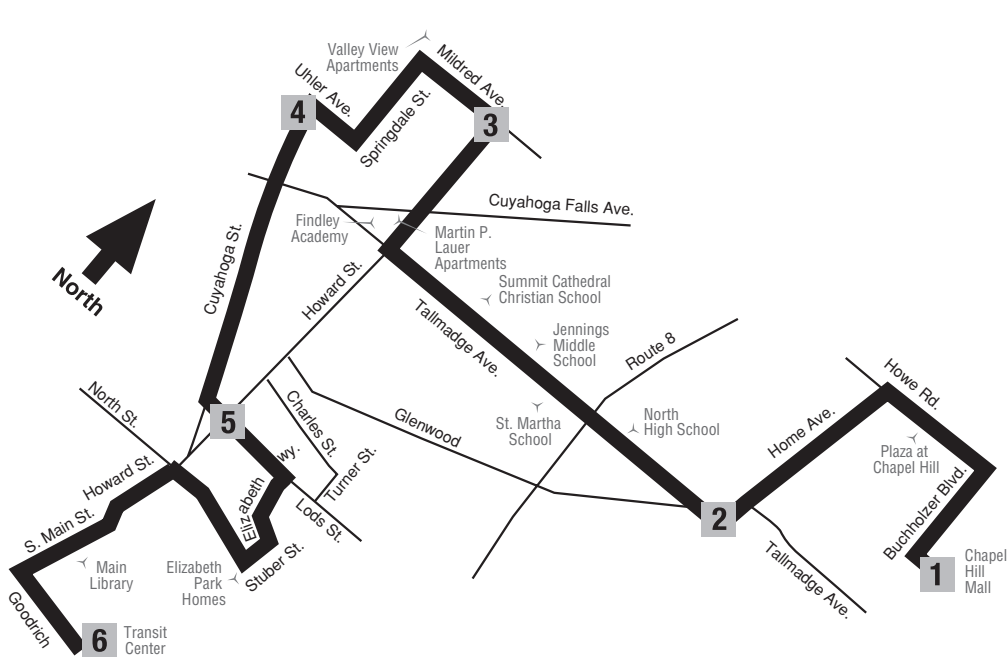

34 Cascade Village / Uhler

TO Transit Center

(Times shown below are departure times)
Monday – Friday

	1 Chapel Hill Mall	2 Glenwood & Tallmadge	3 Howard & Mildred	4 Cuyahoga & Uhler	5 Howard & Lods	6 Transit Center	Bus continues to...
AM	5:34	5:44	5:52	5:56	6:00	6:15	Line-up, then 18 Thornton/Manchester
	6:06	6:16	6:24	6:28	6:32	6:50	18 Thornton/Manchester
	6:31	6:41	6:49	6:53	6:57	7:20	Line-up, then 18 Thornton/Manchester
	7:15	7:28	7:36	7:40	7:44	8:02	18 Thornton/Manchester
	7:45	7:58	8:06	8:10	8:15	8:33	18 Thornton/Manchester
	8:16	8:29	8:37	8:41	8:46	9:04	18 Thornton/Manchester
	8:44	8:57	9:05	9:09	9:14	9:32	18 Thornton/Manchester
	9:25	9:38	9:46	9:50	9:55	10:13	18 Thornton/Manchester
	10:05	10:18	10:26	10:30	10:35	10:53	18 Thornton/Manchester
	10:37	10:50	10:58	11:02	11:07	11:25	18 Thornton/Manchester
PM	11:08	11:21	11:29	11:33	11:38	11:56	18 Thornton/Manchester
	11:35	11:48	11:55	11:59	12:04	12:22	18 Thornton/Manchester
	12:22	12:33	12:41	12:45	12:50	1:08	18 Thornton/Manchester
	12:56	1:09	1:17	1:21	1:26	1:44	18 Thornton/Manchester
	1:30	1:43	1:51	1:55	2:00	2:18	18 Thornton/Manchester
	2:00	2:13	2:21	2:25	2:30	2:48	18 Thornton/Manchester
	2:25	2:38	2:46	2:50	2:55	3:15	18 Thornton/Manchester
	3:05	3:16	3:26	3:30	3:35	3:55	Line-up, then 18 Thornton/Manchester
	3:55	4:08	4:16	4:20	4:25	4:43	18 Thornton/Manchester
	4:26	4:39	4:47	4:51	4:56	5:16	Line-up, then 18 Thornton/Manchester
	5:00	5:13	5:21	5:25	5:30	5:50	Line-up, then 18 Thornton/Manchester
	5:30	5:43	5:51	5:55	6:00	6:20	Line-up, then 18 Thornton/Manchester
	6:42	6:55	7:03	7:06	7:10	7:30	Line-up, then 18 Thornton/Manchester
	6:58	7:08	7:15	7:18	7:23	7:40	Ends
	7:58	8:10	8:17	8:20	8:40	Line-up, then 34 Cascade Village/Uhler
8:15	8:25	8:32	8:35	8:52	Ends	
9:15	9:25	9:31	9:34	9:50	Line-up, then 102 Northfield/Twinsburg	