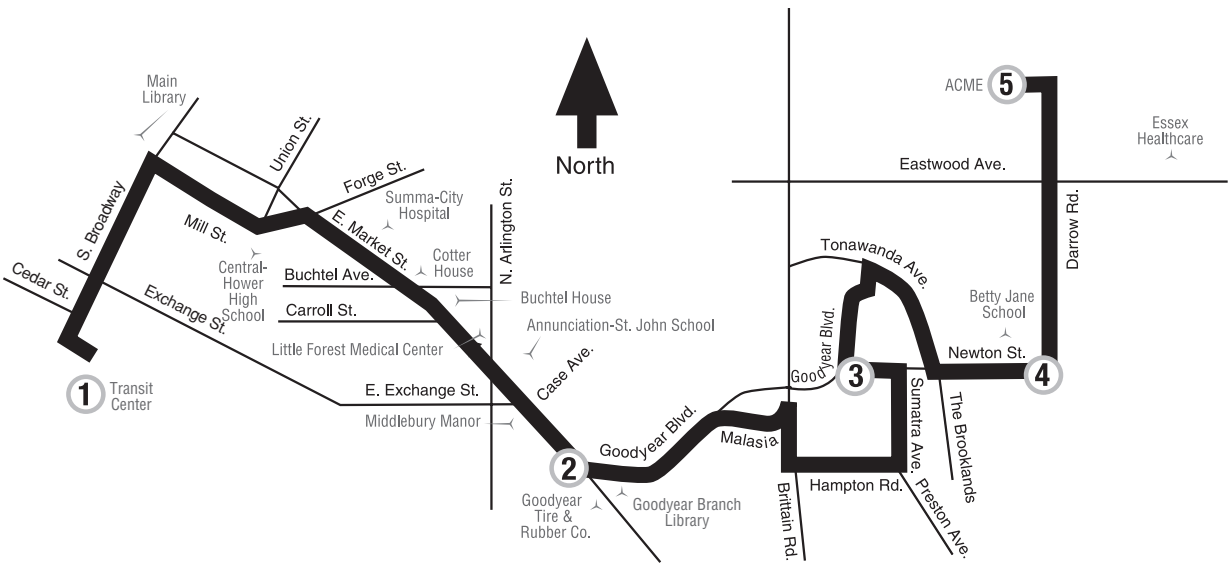

30 Goodyear / Darrow

FROM
Transit Center

FROM
Transit Center

(Times shown below are departure times)
Monday – Friday

	1 Transit Center Westside	2 Goodyear & E. Market	3 Newton & Goodyear	4 Newton & Darrow	5 ACME	Bus continues to...	
AM	6:15	6:27	6:33	6:38	6:43	30 Goodyear/Darrow to Transit Center	
	7:20	7:35	7:41	7:46	7:51	30 Goodyear/Darrow to Transit Center	
	7:50	8:05	8:11	8:16	8:21	30 Goodyear/Darrow to Transit Center	
	8:30	8:45	8:51	8:56	9:01	30 Goodyear/Darrow to Transit Center	
	9:00	9:15	9:21	9:26	9:31	30 Goodyear/Darrow to Transit Center	
	9:50	10:05	10:11	10:16	10:21	30 Goodyear/Darrow to Transit Center	
	10:30	10:45	10:51	10:56	11:01	30 Goodyear/Darrow to Transit Center	
	11:05	11:20	11:26	11:31	11:36	30 Goodyear/Darrow to Transit Center	
	PM	11:40	11:55	12:01	12:06	12:21	30 Goodyear/Darrow to Transit Center
		12:20	12:35	12:41	12:46	12:51	30 Goodyear/Darrow to Transit Center
1:00		1:15	1:21	1:26	1:31	30 Goodyear/Darrow to Transit Center	
1:35		1:50	1:56	2:01	2:06	30 Goodyear/Darrow to Transit Center	
2:20		2:35	2:41	2:46	2:51	30 Goodyear/Darrow to Transit Center	
3:00		3:15	3:21	3:26	3:31	30 Goodyear/Darrow to Transit Center	
3:55		4:10	4:16	4:21	4:26	30 Goodyear/Darrow to Transit Center	
4:20		4:35	4:41	4:46	4:51	30 Goodyear/Darrow to Transit Center	
5:05		5:20	5:26	5:31	5:36	30 Goodyear/Darrow to Transit Center	
5:50		6:05	6:11	6:16	6:21	Ends	
6:20	6:35	6:41	6:46	6:51	30 Goodyear/Darrow to Transit Center		