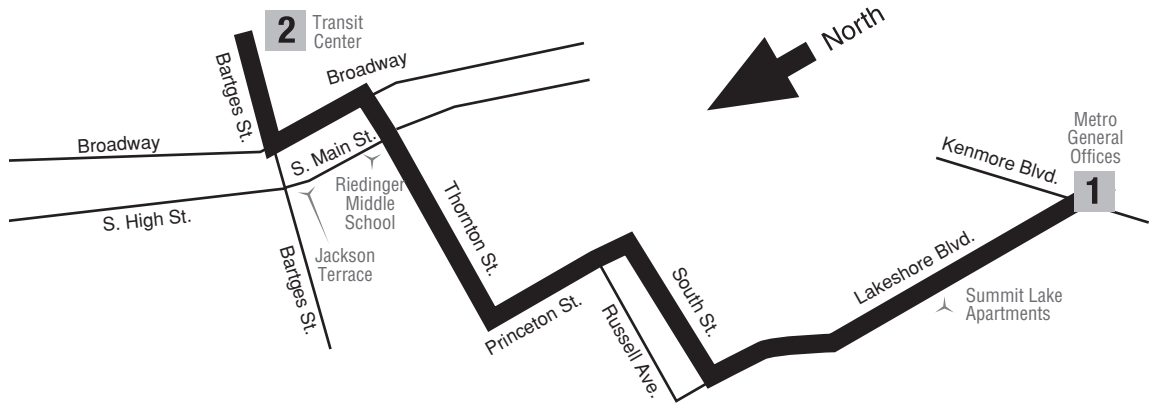

Weatherline®
A Key-Word-Phonetic-Service

Time, Temp & Forecast
(330) 869-8686
 METRO RTA of Summit County
 Updated by 1590 WAKR

24 Lakeshore

TO Transit Center

(Times shown below are departure times)
Monday - Friday

	1 Kenmore & Lakeshore	2 Transit Center	Bus continues to...	
AM	6:00	6:15	Line-up, then 4 Delia	
	7:05	7:20	Line-up, then 4 Delia	
	8:10	8:22	4 Delia	
	8:40	8:53	4 Delia	
	9:35	9:48	4 Delia	
	10:15	10:28	4 Delia	
	10:42	10:55	4 Delia	
	11:25	11:38	4 Delia	
	PM	1:30	1:43	4 Delia
		2:05	2:18	4 Delia
3:05		3:18	4 Delia	
4:20		4:33	4 Delia	
4:45		4:58	4 Delia	
5:38		5:50	Ends	
6:10		6:20	Line-up, then 4 Delia	

TO Transit Center

(Times shown below are departure times)
Saturday

	1 Kenmore & Lakeshore	2 Transit Center	Bus continues to...
AM	5:45	6:00	Line-up, 33 State Rd./Wyoga Lake
	8:45	9:00	Line-up, 24 Lakeshore
PM	11:05	11:20	Line-up, 5 East Market/Ellet
	11:45	12:00	Line-up, 5 East Market/Ellet
	1:05	1:20	Line-up, 5 East Market/Ellet
	1:35	1:50	33 State Rd./Wyoga Lake
	1:50	2:05	4 Delia
	2:25	2:40	5 East Market/Ellet
	4:25	4:38	4 Delia

TO Transit Center