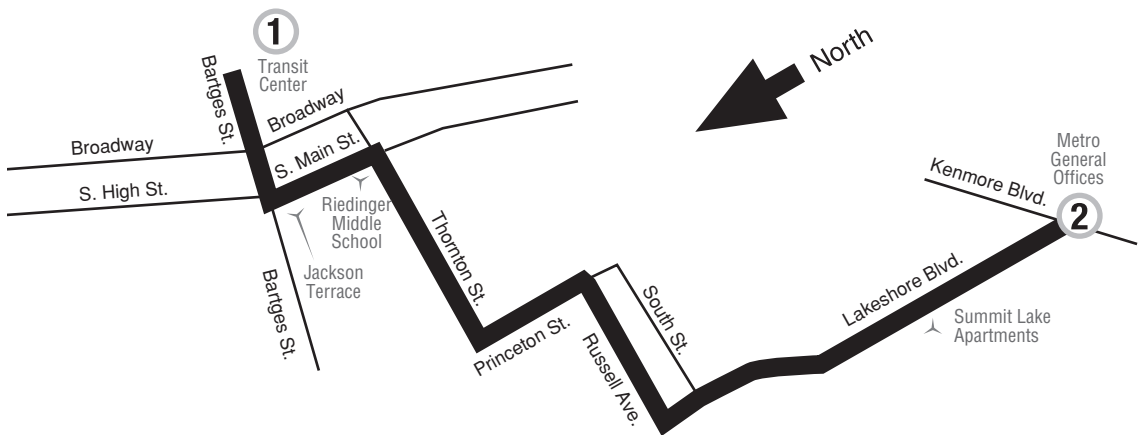

24 Lakeshore

FROM
Transit Center

FROM
Transit Center

Monday – Friday
(Times shown below are departure times)

	1 Transit Center Eastside	2 Kenmore & Lakeshore	Bus continues to...	
AM	7:20	7:30	Ends	
	7:50	8:00	24 Lakeshore to Transit Center	
	8:17	8:27	24 Lakeshore to Transit Center	
	9:13	9:23	24 Lakeshore to Transit Center	
	9:53	10:03	24 Lakeshore to Transit Center	
	10:20	10:30	24 Lakeshore to Transit Center	
	11:03	11:13	24 Lakeshore to Transit Center	
	PM	11:58	12:08	Ends
		1:00	1:10	24 Lakeshore to Transit Center
		1:43	1:53	24 Lakeshore to Transit Center
2:43		2:53	24 Lakeshore to Transit Center	
3:55		4:05	24 Lakeshore to Transit Center	
4:20		4:30	24 Lakeshore to Transit Center	
5:16		5:26	24 Lakeshore to Transit Center	
5:50		6:00	Ends	
6:20		6:30	Ends	
7:30		7:40	Ends	
	8:40	8:50	Ends	
	9:50	10:00	Ends	

Saturday
(Times shown below are departure times)

	1 Transit Center Eastside	2 Kenmore & Lakeshore	Bus continues to...
AM	8:20	8:30	24 Lakeshore
	9:00	9:10	Ends
	11:00	11:10	24 Lakeshore
PM	12:47	12:57	24 Lakeshore
	1:27	1:37	24 Lakeshore
	2:03	2:13	24 Lakeshore
	4:07	4:17	24 Lakeshore
	4:25	4:35	Ends

24 Lakeshore

Monday through Saturday Only

Effective: January 17, 2010

With Service To:

- Summit Lake Apartments
- Riedinger Middle School
- Jackson Terrace Apts.
- METRO Administrative Offices

All Metro Buses are wheelchair accessible

METRO

Regional Transit Authority
416 Kenmore Blvd.
Akron, Ohio 44301
www.akronmetro.org

SERVING SUMMIT COUNTY

For information call

Monday through Friday (8:00 am – 5:30 pm)

Saturday and Sunday (9:00 am – 3:00 pm)