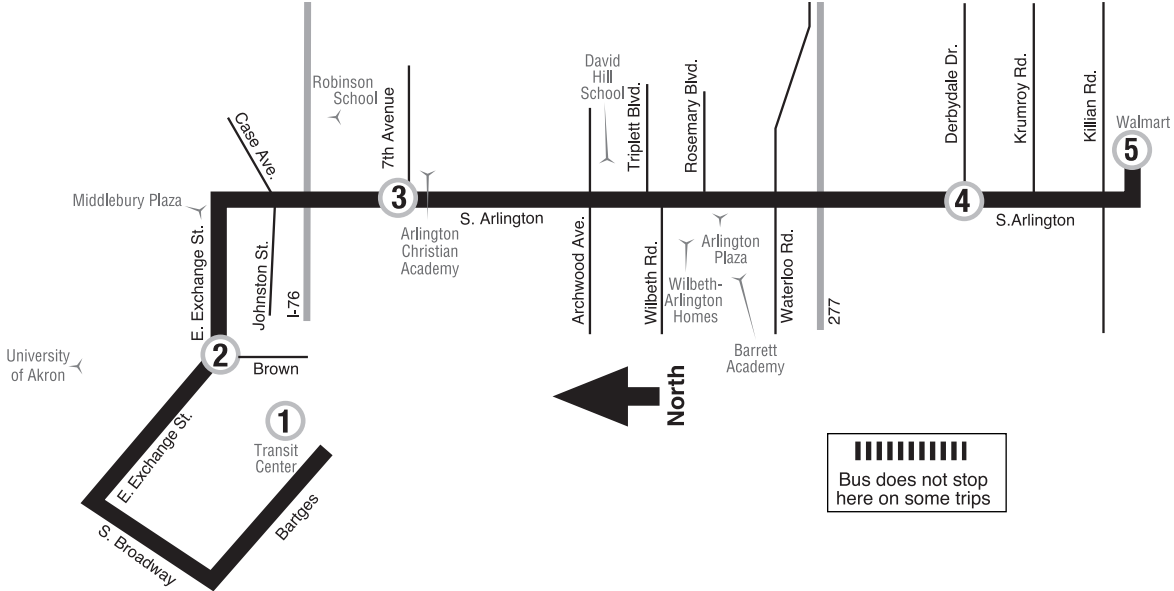

2 Arlington

FROM
Transit Center

Bus does not stop here on some trips

FROM
Transit Center

(Times shown below are departure times)
Monday – Friday

	1 Transit Center Eastside	2 E. Exchange & Brown	3 7th & Arlington	4 Derbydale & Arlington	5 Walmart - Arlington	Bus continues to...
AM	5:30	5:35	5:43	5:53	6:03	2 Arlington to Transit Center
	6:15	6:22	6:30	6:40	6:50	2 Arlington to Transit Center
	7:00	7:07	7:15	7:25	7:35	2 Arlington to Transit Center
	7:20	7:27	7:36	7:46	7:56	2 Arlington to Transit Center
	7:40	7:47	7:56	8:06	8:16	2 Arlington to Transit Center
	8:05	8:12	8:21	8:31	8:41	2 Arlington to Transit Center
	8:30	8:37	8:46	8:56	9:06	2 Arlington to Transit Center
	8:43	8:50	8:59	9:09	9:19	2 Arlington to Transit Center
	9:28	9:35	9:44	9:54	10:04	2 Arlington to Transit Center
	9:53	9:59	10:08	10:18	10:28	2 Arlington to Transit Center
	10:13	10:20	10:29	10:39	10:49	2 Arlington to Transit Center
	10:54	11:01	11:10	11:20	11:30	2 Arlington to Transit Center
	11:26	11:31	11:40	11:50	12:00	2 Arlington to Transit Center
	11:48	11:55	12:04	12:14	12:24	2 Arlington to Transit Center
	12:26	12:33	12:42	12:52	1:02	2 Arlington to Transit Center
	12:53	1:00	1:09	1:19	1:29	2 Arlington to Transit Center
PM	1:18	1:25	1:34	1:44	1:54	2 Arlington to Transit Center
	1:48	1:55	2:04	2:14	2:24	2 Arlington to Transit Center
	2:13	2:20	2:29	2:39	2:49	2 Arlington to Transit Center
	2:32	2:39	2:45	2:55	3:05	2 Arlington to Transit Center
	2:43	2:49	2:58	3:08	3:18	2 Arlington to Transit Center
	3:09	3:16	3:25	3:35	3:45	2 Arlington to Transit Center
	3:28	3:35	3:44	3:54	4:04	2 Arlington to Transit Center
	3:55	4:02	4:11	4:21	4:31	2 Arlington to Transit Center
	4:05	4:12	4:21	4:31	4:41	2 Arlington to Transit Center
	4:20	4:27	4:36	4:46	4:56	Ends
	4:45	4:52	5:01	5:11	5:21	2 Arlington to Transit Center
	5:02	5:09	5:18	5:28	5:38	2 Arlington to Transit Center
	5:22	5:29	5:38	5:48	5:58	Ends
	5:35	5:42	5:51	6:01	6:11	Ends
	5:50	5:57	6:06	6:16	6:26	2 Arlington to Transit Center
	6:20	6:27	6:36	6:46	6:56	Ends
	7:30	7:37	7:46	7:56	8:06	Ends
	8:40	8:46	8:55	9:05	9:15	Ends
	9:50	9:56	10:05	10:15	10:25	2 Arlington to Transit Center
	11:00	11:06	11:13	11:23	11:33	Ends

Monday – Friday Notes: ..... Bus does not stop

(Times shown below are departure times)
Saturday