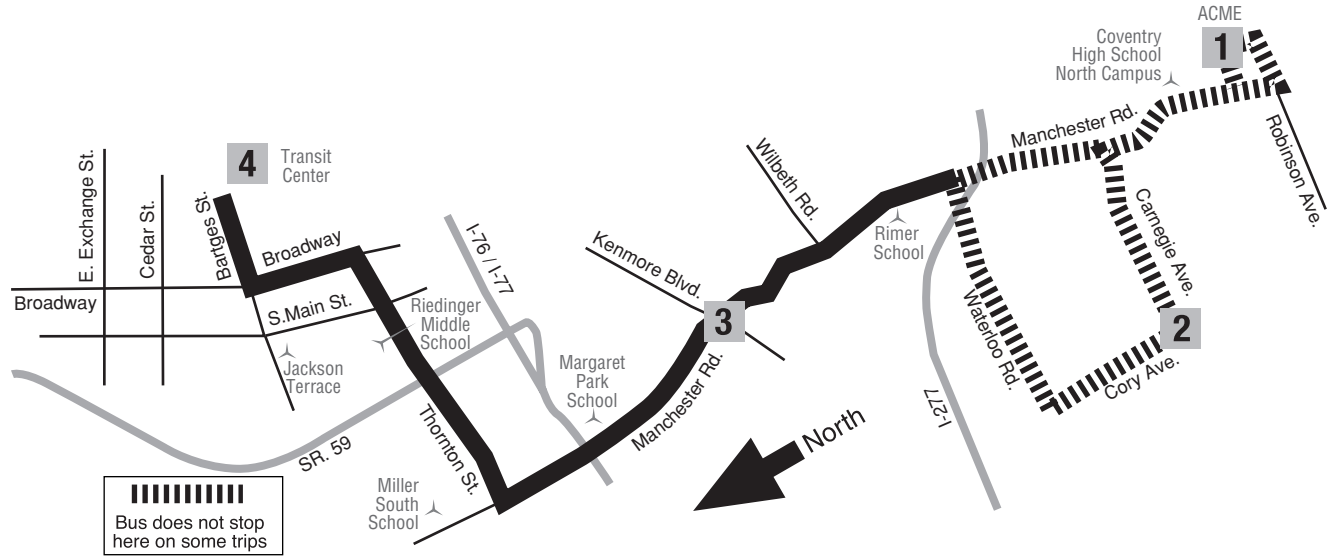

18 Thornton / Manchester

TO Transit Center

(Times shown below are departure times)
Monday – Friday

TO Transit Center

	1 ACME Manchester Rd.	2 Cory & Carnegie	3 Kenmore & Manchester Rd.	4 Transit Center	Bus continues to...
AM	.....	.....	5:18	5:30	Ends
	5:44	5:50	6:00	6:15	Line-up, then 34 Cascade Village/Uhler
	6:22	6:28	6:38	6:50	34 Cascade Village/Uhler
	6:44	6:50	7:00	7:20	Line-up, then 34 Cascade Village/Uhler
	7:19	7:25	7:35	7:50	34 Cascade Village/Uhler
	7:58	8:04	8:14	8:30	34 Cascade Village/Uhler
	8:40	8:46	8:54	9:10	34 Cascade Village/Uhler
	9:11	9:17	9:25	9:41	34 Cascade Village/Uhler
	9:42	9:48	9:56	10:12	34 Cascade Village/Uhler
	10:10	10:16	10:24	10:40	34 Cascade Village/Uhler
	10:50	10:56	11:04	11:20	34 Cascade Village/Uhler
PM	11:30	11:36	11:44	12:00	34 Cascade Village/Uhler
	12:05	12:11	12:19	12:35	34 Cascade Village/Uhler
	12:34	12:40	12:48	1:04	34 Cascade Village/Uhler
	1:03	1:09	1:17	1:33	34 Cascade Village/Uhler
	1:41	1:47	1:55	2:11	34 Cascade Village/Uhler
	2:25	2:31	2:39	2:55	34 Cascade Village/Uhler
	3:00	3:06	3:14	3:30	Line-up, then 34 Cascade Village/Uhler
	3:21	3:27	3:35	3:55	Line-up, then 34 Cascade Village/Uhler
	3:45	3:51	3:59	4:20	Line-up, then 34 Cascade Village/Uhler
	4:33	4:39	4:47	5:03	34 Cascade Village/Uhler
	5:16	5:22	5:30	5:50	Line-up, then 34 Cascade Village/Uhler
	5:53B	.....	6:03	6:20	Line-up, then 34 Cascade Village/Uhler
	6:53B	.....	7:03	7:30	Line-up, then 34 Cascade Village/Uhler
	8:11	8:17	8:23	8:40	Line-up, then 18 Thornton/Manchester
	9:22	9:27	9:33	9:50	Line-up, then 18 Thornton/Manchester
	10:30B	.....	10:40	11:00	Line-up, then 18 Thornton/Manchester

Monday – Friday Notes: ..... Bus does not stop
B Bus stays on Manchester Road to Thornton

(Times shown below are departure times)
Saturday

TO Transit Center

	1 ACME Manchester Rd.	2 Cory & Carnegie	3 Kenmore & Manchester Rd.	4 Transit Center	Bus continues to...
AM	6:44	6:50	6:58	7:10	Line-up, then 34 Cascade Village/Uhler
	7:59	8:05	8:13	8:30	Line-up, then 34 Cascade Village/Uhler
	9:20	9:26	9:34	9:50	Line-up, then 34 Cascade Village/Uhler
	10:43	10:49	10:59	11:20	Line-up, then 34 Cascade Village/Uhler
PM	12:00	12:06	12:14	12:30	34 Cascade Village/Uhler
	12:50	12:56	1:04	1:20	Line-up, then 34 Cascade Village/Uhler
	2:00	2:06	2:14	2:30	34 Cascade Village/Uhler
	2:50	2:56	3:04	3:20	34 Cascade Village/Uhler
	3:40	3:46	3:54	4:10	34 Cascade Village/Uhler
	5:06	5:12	5:20	5:40	Line-up, then 34 Cascade Village/Uhler
	6:49B	.....	7:03	7:15	Line-up, then 34 Cascade Village/Uhler
	8:02	8:08	8:15	8:30	Line-up, then 34 Cascade Village/Uhler
	9:17	9:23	9:30	9:50	Line-up, then 34 Cascade Village/Uhler

Saturday Notes: ..... Bus does not stop
B Bus stays on Manchester Road to Thornton

(Times shown below are departure times)
Sunday

TO Transit Center