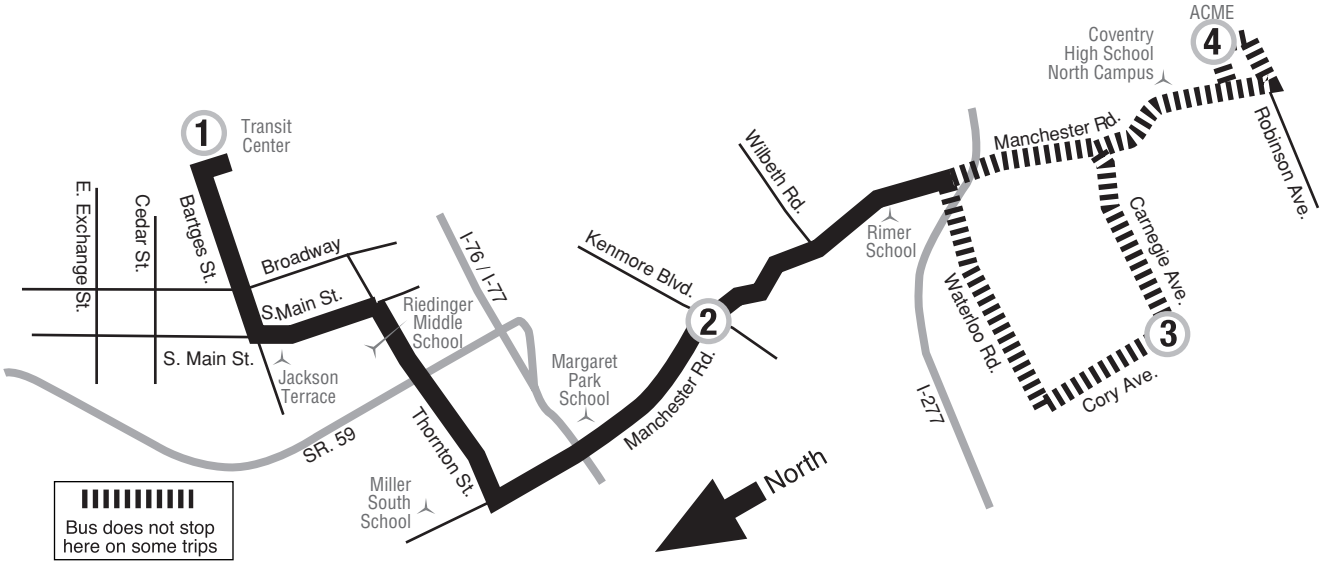

# 18 Thornton / Manchester

**FROM**  
Transit Center

**FROM**  
Transit Center

**Monday – Friday**  
(Times shown below are departure times)

	1 Transit Center Eastside	2 Kenmore & Manchester Rd.	3 Cory & Carnegie	4 ACME Manchester Rd.	Bus continues to...
AM	6:15	6:25	6:32	6:38	18 Thornton/Manchester to Transit Center
	6:50	7:00	7:07	7:13	18 Thornton/Manchester to Transit Center
	7:20	7:30	7:37	7:43	18 Thornton/Manchester to Transit Center
	8:02	8:12	8:19	8:25	18 Thornton/Manchester to Transit Center
	8:33	8:43	8:50	8:56	18 Thornton/Manchester to Transit Center
	9:04	9:14	9:21	9:27	18 Thornton/Manchester to Transit Center
	9:32	9:42	9:49	9:55	18 Thornton/Manchester to Transit Center
	10:13	10:23	10:30	10:36	18 Thornton/Manchester to Transit Center
	10:53	11:03	11:10	11:16	18 Thornton/Manchester to Transit Center
	11:25	11:35	11:42	11:48	18 Thornton/Manchester to Transit Center
	11:56	<b>12:06</b>	<b>12:13</b>	<b>12:19</b>	18 Thornton/Manchester to Transit Center
PM	<b>12:22</b>	<b>12:32</b>	<b>12:39</b>	<b>12:45</b>	18 Thornton/Manchester to Transit Center
	<b>1:08</b>	<b>1:21</b>	<b>1:28</b>	<b>1:37</b>	18 Thornton/Manchester to Transit Center
	<b>1:44</b>	<b>1:54</b>	<b>2:01</b>	<b>2:07</b>	18 Thornton/Manchester to Transit Center
	<b>2:18</b>	<b>2:28</b>	<b>2:35</b>	<b>2:41</b>	18 Thornton/Manchester to Transit Center
	<b>2:48</b>	<b>2:58</b>	<b>3:05</b>	<b>3:11</b>	18 Thornton/Manchester to Transit Center
	<b>3:15</b>	<b>3:25</b>	<b>3:32</b>	<b>3:38</b>	18 Thornton/Manchester to Transit Center
	<b>3:55</b>	<b>4:05</b>	<b>4:12</b>	<b>4:18</b>	18 Thornton/Manchester to Transit Center
	<b>4:43</b>	<b>4:53</b>	<b>5:00</b>	<b>5:06</b>	18 Thornton/Manchester to Transit Center
	<b>5:16</b>	<b>5:26</b>	<b>5:33</b>	<b>5:39</b>	18 Thornton/Manchester to Transit Center
	<b>5:50</b>	<b>6:00</b>	<b>6:07</b>	<b>6:13</b>	Ends
	<b>6:20</b>	<b>6:30</b>	<b>6:37</b>	<b>6:43</b>	18 Thornton/Manchester to Transit Center
	<b>7:30</b>	<b>7:38</b>	<b>7:45</b>	<b>7:51</b>	18 Thornton/Manchester to Transit Center
	<b>8:40</b>	<b>8:48</b>	<b>8:55</b>	<b>9:01</b>	18 Thornton/Manchester to Transit Center
	<b>9:50</b>	<b>9:58</b>	<b>10:05</b>	<b>10:11</b>	18 Thornton/Manchester to Transit Center
	<b>11:00</b>	<b>11:10</b>	....	....	Ends