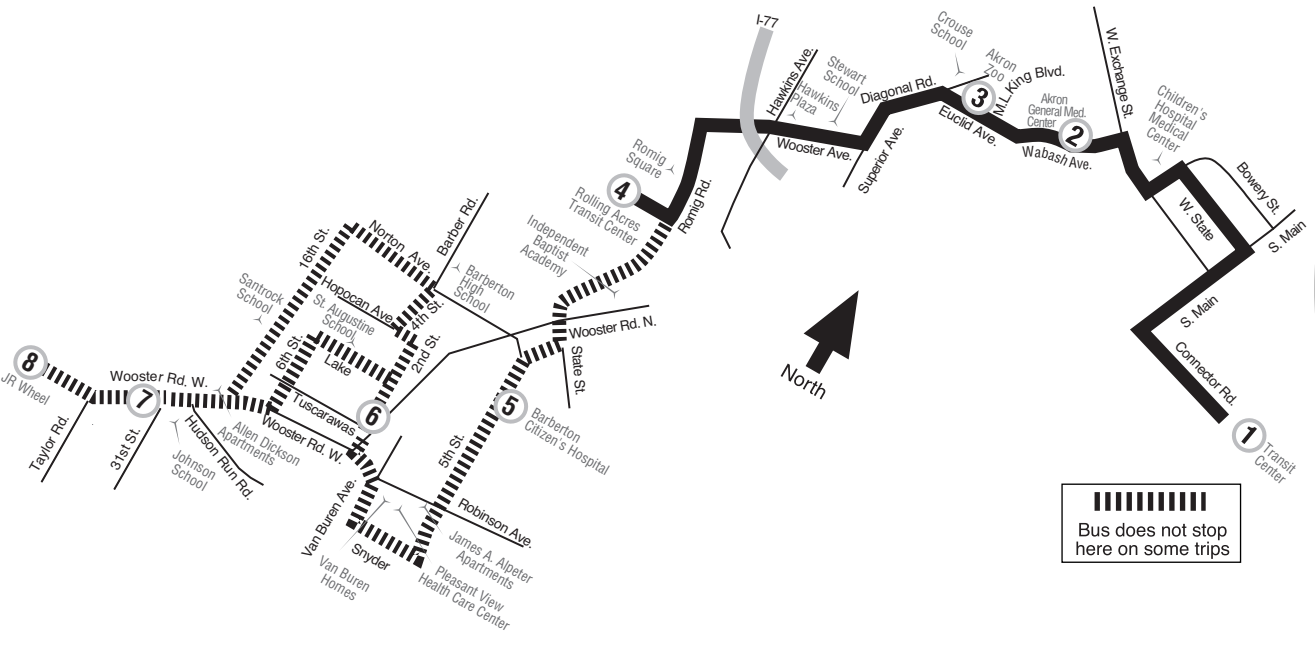

14 Euclid Barberton Express

FROM
Transit Center

FROM
Transit Center

(Times shown below are departure times)
Monday – Friday

	1 Transit Center Eastside	2 Akron General Medical Center	3 Akron Zoo	4 Rolling Acres Transit Center	5 Barberton Hospital	6 2nd & Tuscarawas	7 31st St. & Wooster	8 JR Wheel	Bus continues to...
AM	5:30	5:42	5:55	6:02	6:10	6:15	6:21	14X Express to Transit Center
	6:15	6:27	6:42	6:50	7:00	7:05	7:12	14 Euclid to Transit Center
	6:45C	6:57	7:14	7:22	7:32	Ends
	7:20	7:32	7:49	7:57	8:07	8:13	8:18	14 Euclid to Transit Center
	7:45	7:58	8:18	14 Euclid to Transit Center
	8:23	8:36	8:56	9:04	9:14	14 Euclid to Transit Center
	8:55	9:08	9:13	9:30	9:38	9:48	9:54	9:59	14 Euclid to Transit Center
	9:13	9:26	9:31	9:48	14 Euclid to Transit Center
	9:43	9:56	10:01	10:18	10:26	10:36	10:42	10:47	14 Euclid to Transit Center
PM	10:20	10:33	10:38	10:55	11:03	11:13	14 Euclid to Transit Center
	10:46	10:59	11:19	11:27	11:37	11:43	11:48	14 Euclid to Transit Center
	11:28	11:41	11:46	12:03	12:11	12:21	14 Euclid to Transit Center
	12:13	12:26	12:31	12:48	12:56	1:06	1:12	1:17	14 Euclid to Transit Center
	12:47	1:00	1:05	1:22	1:30	1:40	1:46	1:51	14 Euclid to Transit Center
	1:22	1:35	1:40	1:57	2:05	2:15	2:21	2:26	14 Euclid to Transit Center
	1:43	1:56	2:16	14 Euclid to Transit Center
	2:37	2:50	2:55	3:02	3:10	3:20	3:26	3:31	14 Euclid to Transit Center
	3:33	3:46	3:51	4:08	4:16	4:26	14 Euclid to Transit Center
	3:55	4:08	4:30	4:38	4:48	4:54	4:59	14 Euclid to Transit Center
	4:20	4:33	4:38	4:55	14 Euclid to Transit Center
	4:39B	5:15	5:25	5:31	5:36	Ends
	5:22	5:35	5:55	6:03	6:13	14 Euclid to Transit Center
	5:50	6:05	6:25	6:33	6:43	6:49	6:54	Ends
	6:20	6:35	6:55	7:03	7:13	7:19	7:24	14 Euclid to Transit Center
	7:30	7:45	8:05	8:13	8:23	8:29	8:34	14 Euclid to Transit Center
	8:40	8:55	9:15	9:22	9:30	9:35	9:40	14 Euclid to Transit Center
	9:50	10:02	10:19	14 Euclid to Transit Center
	10:25	10:31	10:41	10:46	10:50	14 Euclid to Transit Center
	11:00	11:10	11:30	Ends