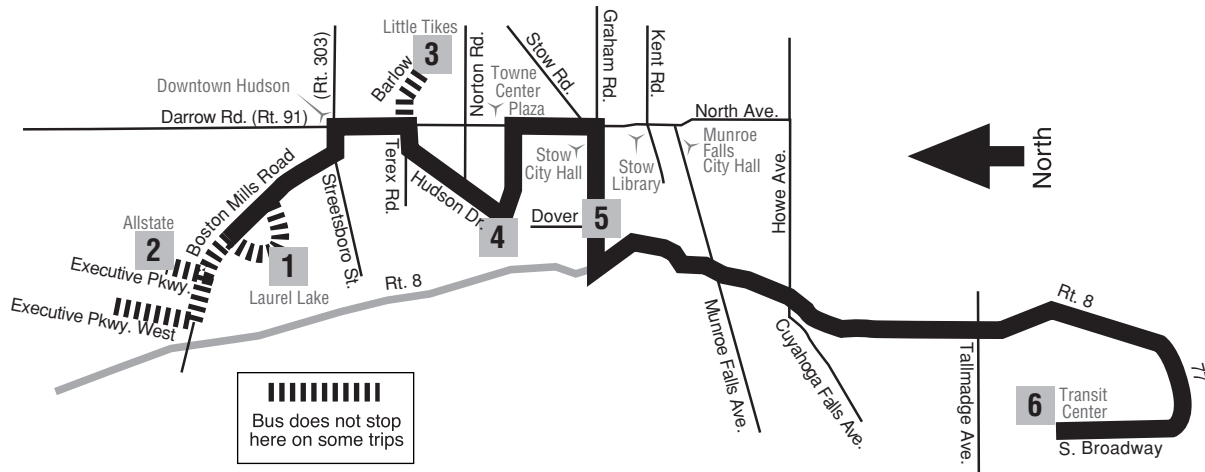

Lineups

• At certain times, buses meet and **Line-up** at the Transit Center so that riders can easily transfer from one bus to another. See the timetable in the bus schedules for line-up times.

Holiday Schedule

Weatherline
RTA of Summit County
 Time, Temp & Forecast
(330) 869-8686
 METRO RTA of Summit County
 Updated by 1590 WAKR

103 Stow / Hudson

TO Transit Center

Monday - Friday

(Times shown below are departure times)

	1 Laurel Lake	2 Executive Parkway	3 Little Tikes	4 Commerce & Hudson Drive	5 Graham & Dover	6 Transit Center	Bus continues to...
AM	6:20	6:35	6:43	6:50	7:20	Line-up, then 103 Stow/Hudson
	7:25	7:40	7:48	7:55	8:20	Ends
	8:02	8:17	8:25	8:32	8:52	Ends
	8:25	8:40	8:48	8:55	9:15	101 Richfield/Bath
	10:59	11:11	11:19	11:44	Ends	
PM	3:20	3:25	3:40	3:50	4:00	4:20	Ends
	4:27	4:32	4:47	4:57	5:07	5:30	103 Stow/Hudson
	5:05	5:25	5:35	6:00	Ends
	5:45	6:05	6:15	6:45	Ends
	6:40	6:45	6:58	7:06	7:12	7:30	Ends
	10:15	10:25	10:37	10:55	Ends
	11:20	11:30	11:40	11:55	Ends
	12:20X	12:30X	12:38X	1:00X	Zone Service