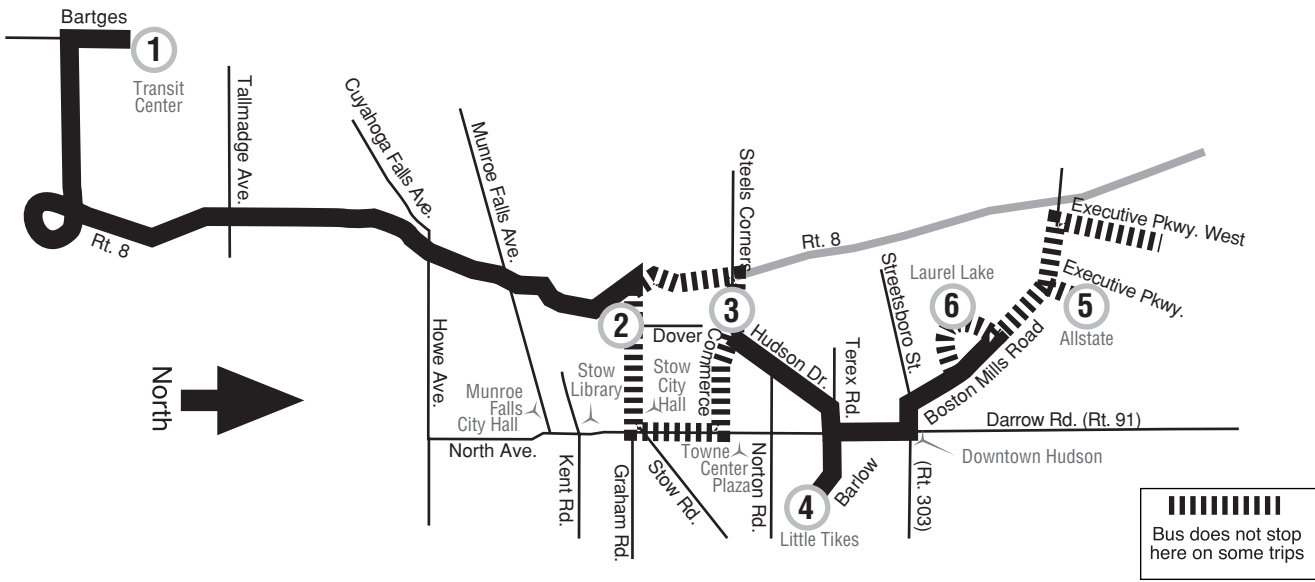

103 Stow / Hudson

FROM
Transit Center

FROM
Transit Center

(Times shown below are departure times)
Monday – Friday

	1 Transit Center Eastside	2 Graham & Dover	3 Commerce & Hudson Drive	4 Little Tikes	5 Executive Parkway Allstate	6 Laurel Lake	Bus continues to...
AM	5:30X	5:50	6:00	6:13	6:18	103 Stow/Hudson
	6:15	6:35	6:42	6:52	7:05	7:07	103 Stow/Hudson
	7:00	7:20	7:27	7:37	7:50	7:52	103 Stow/Hudson
	7:20	7:40	7:47	7:57	8:10	8:12	103 Stow/Hudson
	10:00	10:20	10:27	10:37	10:50	10:52	103 Stow/Hudson
PM	1:30X	1:50	2:00	Ends
	2:10	2:30	2:40	2:50	3:03	3:07	103 Stow/Hudson
	3:10	3:30	3:40	3:50	4:07	4:09	103 Stow/Hudson
	5:30	5:50	6:00	6:10	6:27	6:29	103 Stow/Hudson
	6:20	6:40	6:48	6:58	7:11	7:13	Ends
	9:50X	10:05	10:15	103 Stow/Hudson

Monday – Friday Notes:

X – Bus expresses to Hudson Drive using Rt 8 North to Steels Corners Road
 Bus does not stop

103 Stow / Hudson

WEEKDAYS ONLY

Effective: January 17, 2010

With Service To:

- Stow City Hall
- Little Tikes
- Downtown Hudson
- Allstate
- Laurel Lake

All Metro Buses are wheelchair accessible

Regional Transit Authority
 416 Kenmore Blvd.
 Akron, Ohio 44301
www.akronmetro.org

SERVING SUMMIT COUNTY

For information call
 Monday through Friday (8:00 am – 5:30 pm)
 Saturday and Sunday (9:00 am – 3:00 pm)
Akron & Southern Summit County
 330-762-0341