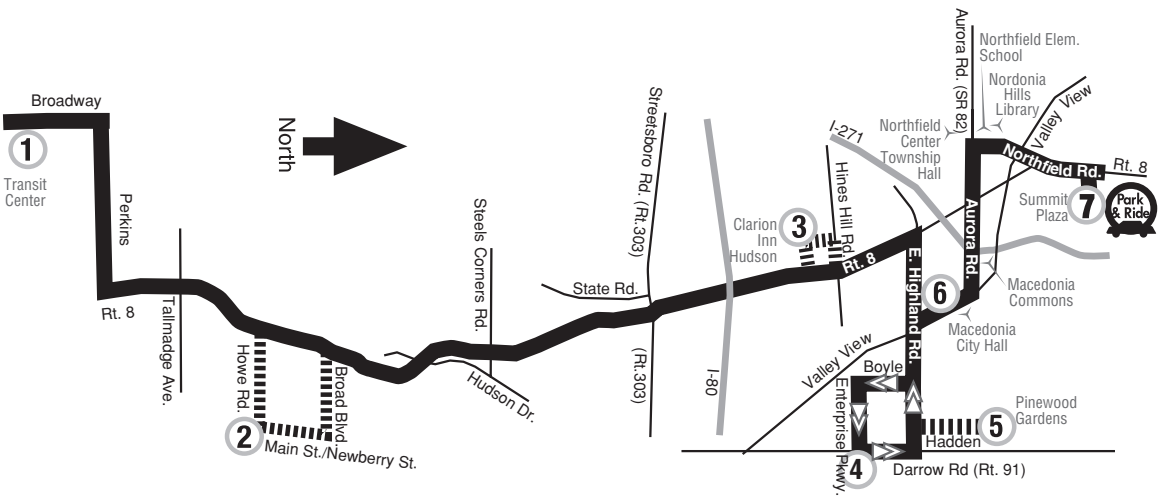

102 Northfield / Twinsburg

FROM
Transit Center

FROM
Transit Center

(Times shown below are departure times)
Monday – Friday

	1 Transit Center Eastside	2 Howe & Main	3 Clarion Inn Hudson	4 Enterprise & Route 91	5 Pinewood Gardens	6 Valley View & CliffView	7 Summit Plaza Park & Ride	Bus continues to...
AM	5:30	5:45	6:15	6:27	6:45	102 Northfield/Twinsburg to Transit Center
	6:15	6:30	6:50	7:00	7:06	7:30	102 Northfield/Twinsburg to Transit Center
	7:20	7:40	7:55	8:15	8:17	8:23	8:47	102 Northfield/Twinsburg to Transit Center
	8:15	8:45	9:05	9:07	9:13	9:35	Ends
PM	11:50	12:20	12:40	12:45	12:56	1:10	102 Northfield/Twinsburg to Transit Center
	2:45	3:15	3:35	3:40	3:51	4:06	102 Northfield/Twinsburg to Transit Center
	3:40	4:10	4:30	4:35	4:46	5:00	Ends
	4:30	5:00	5:20	5:25	5:36	5:50	102 Northfield/Twinsburg to Transit Center
	5:50	6:20	6:40	6:55	7:06	7:20	102 Northfield/Twinsburg to Transit Center
	8:40	9:10	9:20	9:32	102 Northfield/Twinsburg to Transit Center
	9:50	10:20	10:30	10:42	102 Northfield/Twinsburg to Transit Center

Monday – Friday Notes: Bus does not stop

102 Northfield / Twinsburg

MONDAY THROUGH FRIDAY ONLY

Effective: January 17, 2010

With Service To:

- Summit Plaza
- Macedonia Commons
- Clarion Inn – Hudson
- Pinewood Gardens

All Metro Buses are wheelchair accessible

METRO

Regional Transit Authority
416 Kenmore Blvd.
Akron, Ohio 44301
www.akronmetro.org

SERVING SUMMIT COUNTY

For information call

Monday through Friday (8:00 am – 5:30 pm)