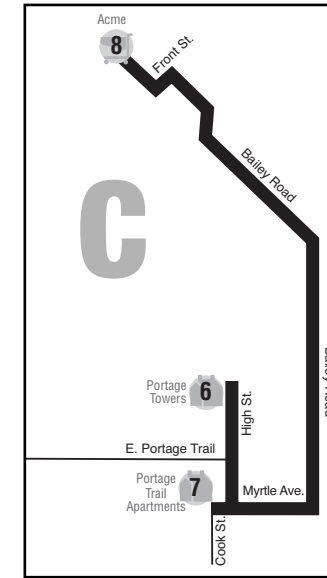

## TO GROCERY STORES

<b>A</b>	Sutliff I & II <b>1</b> AM 9:30	Giant Eagle Graham Road <b>2</b> 9:50	Marc's State Road <b>3</b> 10:00	ACME State Road <b>4</b> 10:20
<b>B</b>	Portage Trail Villa <b>5</b> AM 10:10	Acme State Road <b>4</b> 10:20	Marc's State Road <b>3</b> 10:35	Giant Eagle Graham Road <b>2</b> 11:05
<b>C</b>	Portage Towers <b>6</b> AM 11:30	Portage Trail Apartments <b>7</b> 11:37	Acme Bailey Road <b>8</b> 11:45	
<b>D</b>	Leo Dugan Apartments <b>9</b> PM 12:10	Acme Bailey Road <b>8</b> 12:15		
<b>E</b>	Stow-Kent Gardens <b>10</b> PM 1:05	Acme Kent Road <b>11</b> 1:10	Giant Eagle Kent Road <b>12</b> 1:15	

**KEY**

Apartment Buildings

Stores

## FROM GROCERY STORES

<b>F</b>	Giant Eagle Graham Road <b>2</b> AM 11:05	Marc's Graham Road <b>3</b> 11:15	Acme State Road <b>4</b> 11:30	Sutliff I & II <b>1</b> PM 12:00
<b>G</b>	Acme State Road <b>4</b> AM 11:30	Portage Trail Villa <b>5</b> 11:40		
<b>H</b>	Giant Eagle Graham Road <b>2</b> PM 12:15	Marc's State Road <b>3</b> 12:25	Portage Trail Villa <b>5</b> 12:40	Acme Bailey Road <b>8</b> PM 1:30
<b>I</b>	Acme Bailey Road <b>8</b> PM 12:45	Portage Towers <b>6</b> 1:00	Portage Trail Apartments <b>7</b> 1:10	Leo Dugan Apartments <b>9</b> 1:40
<b>J</b>		Giant Eagle Kent Road <b>12</b> PM 2:25	Acme Kent Road <b>11</b> 2:30	Stow-Kent Gardens <b>10</b> 2:35