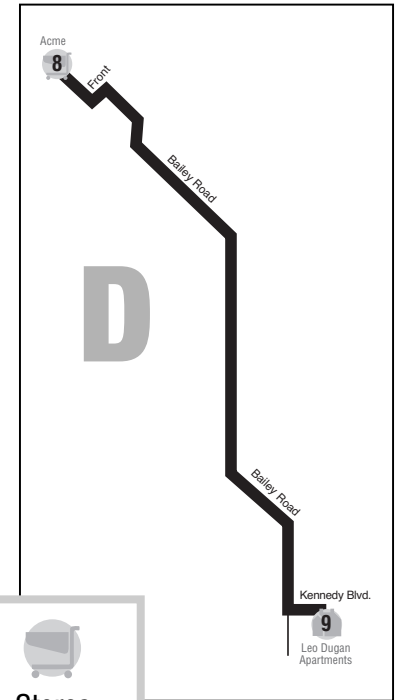

## TO GROCERY STORES

<b>A</b>	Sutliff I & II <b>1</b> AM 9:30	Giant Eagle Graham Road <b>2</b> 9:50	Marc's State Road <b>3</b> 10:00	ACME State Road <b>4</b> 10:20
<b>B</b>	Portage Trail Villa <b>5</b> AM 10:10	Acme State Road <b>4</b> 10:20	Marc's State Road <b>3</b> 10:35	Giant Eagle Graham Road <b>2</b> 11:05
<b>C</b>	Portage Towers <b>6</b> AM 11:30	Portage Trail Apartments <b>7</b> 11:37	Acme Bailey Road <b>8</b> 11:45	
<b>D</b>	Leo Dugan Apartments <b>9</b> PM 12:10	Acme Bailey Road <b>8</b> 12:15		
<b>E</b>	Stow-Kent Gardens <b>10</b> PM 1:05	Acme Kent Road <b>11</b> 1:10	Giant Eagle Kent Road <b>12</b> 1:15	

**KEY**

Apartment Buildings

Stores

## FROM GROCERY STORES

<b>F</b>	Giant Eagle Graham Road <b>2</b> AM 11:05	Marc's Graham Road <b>3</b> 11:15	Acme State Road <b>4</b> 11:30	Sutliff I & II <b>1</b> PM 12:00
<b>G</b>	Acme State Road <b>4</b> AM 11:30	Portage Trail Villa <b>5</b> 11:40		
<b>H</b>	Giant Eagle Graham Road <b>2</b> PM 12:15	Marc's State Road <b>3</b> 12:25	Portage Trail Villa <b>5</b> 12:40	Acme Bailey Road <b>8</b> PM 1:30
<b>I</b>	Acme Bailey Road <b>8</b> PM 12:45	Portage Towers <b>6</b> 1:00	Portage Trail Apartments <b>7</b> 1:10	Leo Dugan Apartments <b>9</b> 1:40
<b>J</b>		Giant Eagle Kent Road <b>12</b> PM 2:25	Acme Kent Road <b>11</b> 2:30	Stow-Kent Gardens <b>10</b> 2:35