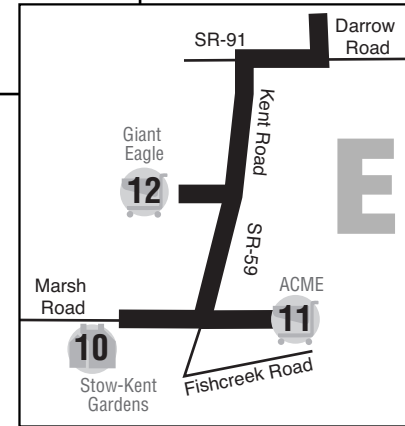

## TO GROCERY STORES

<b>A</b>	Sutliff I & II <b>1</b> AM 9:30	Giant Eagle Graham Road <b>2</b> 9:50	Marc's State Road <b>3</b> 10:00	ACME State Road <b>4</b> 10:20
<b>B</b>	Portage Trail Villa <b>5</b> AM 10:10	Acme State Road <b>4</b> 10:20	Marc's State Road <b>3</b> 10:35	Giant Eagle Graham Road <b>2</b> 11:05
<b>C</b>	Portage Towers <b>6</b> AM 11:30	Portage Trail Apartments <b>7</b> 11:37	Acme Bailey Road <b>8</b> 11:45	
<b>D</b>	Leo Dugan Apartments <b>9</b> PM 12:10	Acme Bailey Road <b>8</b> 12:15		
<b>E</b>	Stow-Kent Gardens <b>10</b> PM 1:05	Acme Kent Road <b>11</b> 1:10	Giant Eagle Kent Road <b>12</b> 1:15	

**KEY**

Apartment Buildings

Stores

## FROM GROCERY STORES

<b>F</b>	Giant Eagle Graham Road <b>2</b> AM 11:05	Marc's Graham Road <b>3</b> 11:15	Acme State Road <b>4</b> 11:30	Sutliff I & II <b>1</b> PM 12:00
<b>G</b>	Acme State Road <b>4</b> AM 11:30	Portage Trail Villa <b>5</b> 11:40		
<b>H</b>	Giant Eagle Graham Road <b>2</b> PM 12:15	Marc's State Road <b>3</b> 12:25	Portage Trail Villa <b>5</b> 12:40	Acme Bailey Road <b>8</b> PM 1:30
<b>I</b>	Acme Bailey Road <b>8</b> PM 12:45	Portage Towers <b>6</b> 1:00	Portage Trail Apartments <b>7</b> 1:10	Leo Dugan Apartments <b>9</b> 1:40
<b>J</b>		Giant Eagle Kent Road <b>12</b> PM 2:25	Acme Kent Road <b>11</b> 2:30	Stow-Kent Gardens <b>10</b> 2:35