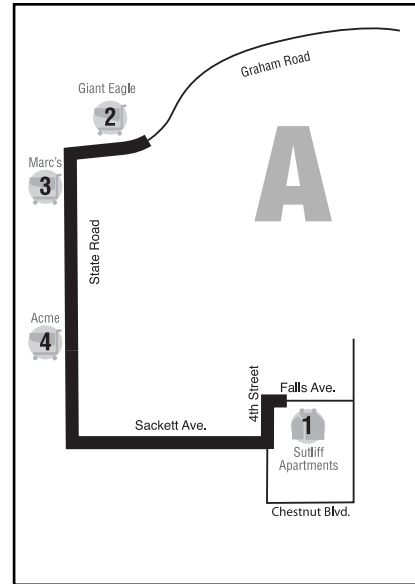

## TO GROCERY STORES

<b>A</b>	Sutliff I & II <b>1</b> AM 9:30	Giant Eagle Graham Road <b>2</b> 9:50	Marc's State Road <b>3</b> 10:00	ACME State Road <b>4</b> 10:20
<b>B</b>	Portage Trail Villa <b>5</b> AM 10:10	Acme State Road <b>4</b> 10:20	Marc's State Road <b>3</b> 10:35	Giant Eagle Graham Road <b>2</b> 11:05
<b>C</b>	Portage Towers <b>6</b> AM 11:30	Portage Trail Apartments <b>7</b> 11:37	Acme Bailey Road <b>8</b> 11:45	
<b>D</b>	Leo Dugan Apartments <b>9</b> PM 12:10	Acme Bailey Road <b>8</b> 12:15		
<b>E</b>	Stow-Kent Gardens <b>10</b> PM 1:05	Acme Kent Road <b>11</b> 1:10	Giant Eagle Kent Road <b>12</b> 1:15	

**KEY**

Apartment Buildings

Stores

## FROM GROCERY STORES

<b>F</b>	Giant Eagle Graham Road <b>2</b> AM 11:05	Marc's Graham Road <b>3</b> 11:15	Acme State Road <b>4</b> 11:30	Sutliff I & II <b>1</b> PM 12:00
<b>G</b>	Acme State Road <b>4</b> AM 11:30	Portage Trail Villa <b>5</b> 11:40		
<b>H</b>	Giant Eagle Graham Road <b>2</b> PM 12:15	Marc's State Road <b>3</b> 12:25	Portage Trail Villa <b>5</b> 12:40	Acme Bailey Road <b>8</b> PM 1:30
<b>I</b>	Acme Bailey Road <b>8</b> PM 12:45	Portage Towers <b>6</b> 1:00	Portage Trail Apartments <b>7</b> 1:10	Leo Dugan Apartments <b>9</b> 1:40
<b>J</b>		Giant Eagle Kent Road <b>12</b> PM 2:25	Acme Kent Road <b>11</b> 2:30	Stow-Kent Gardens <b>10</b> 2:35