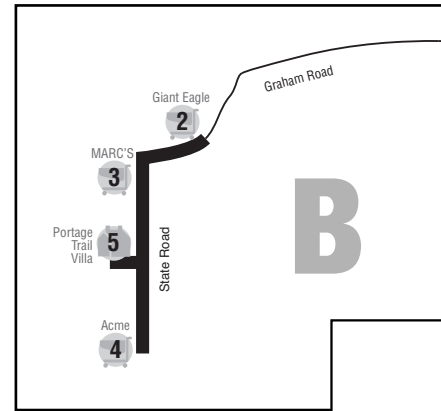

## TO GROCERY STORES

<b>A</b>	Sutliff I & II <b>1</b> AM 9:30	Giant Eagle Graham Road <b>2</b> 9:50	Marc's State Road <b>3</b> 10:00	ACME State Road <b>4</b> 10:20
<b>B</b>	Portage Trail Villa <b>5</b> AM 10:10	Acme State Road <b>4</b> 10:20	Marc's State Road <b>3</b> 10:35	Giant Eagle Graham Road <b>2</b> 11:05
<b>C</b>	Portage Towers <b>6</b> AM 11:30	Portage Trail Apartments <b>7</b> 11:37	Acme Bailey Road <b>8</b> 11:45	
<b>D</b>	Leo Dugan Apartments <b>9</b> PM 12:10	Acme Bailey Road <b>8</b> 12:15		
<b>E</b>	Stow-Kent Gardens <b>10</b> PM 1:05	Acme Kent Road <b>11</b> 1:10	Giant Eagle Kent Road <b>12</b> 1:15	

**KEY**

Apartment Buildings

Stores

## FROM GROCERY STORES

<b>F</b>	Giant Eagle Graham Road <b>2</b> AM 11:05	Marc's Graham Road <b>3</b> 11:15	Acme State Road <b>4</b> 11:30	Sutliff I & II <b>1</b> PM 12:00
<b>G</b>	Acme State Road <b>4</b> AM 11:30	Portage Trail Villa <b>5</b> 11:40		
<b>H</b>	Giant Eagle Graham Road <b>2</b> PM 12:15	Marc's State Road <b>3</b> 12:25	Portage Trail Villa <b>5</b> 12:40	Acme Bailey Road <b>8</b> PM 1:30
<b>I</b>	Acme Bailey Road <b>8</b> PM 12:45	Portage Towers <b>6</b> 1:00	Portage Trail Apartments <b>7</b> 1:10	Leo Dugan Apartments <b>9</b> 1:40
<b>J</b>		Giant Eagle Kent Road <b>12</b> PM 2:25	Acme Kent Road <b>11</b> 2:30	Stow-Kent Gardens <b>10</b> 2:35