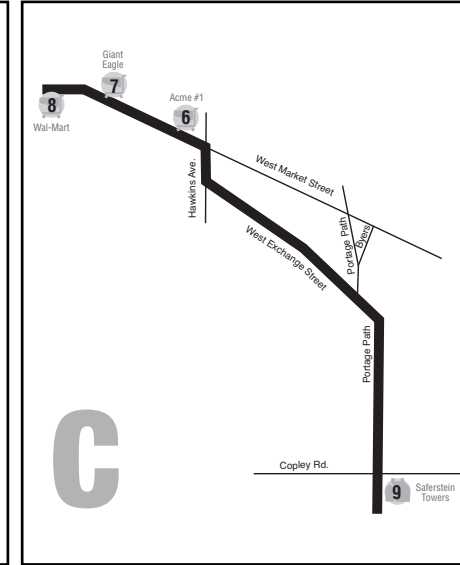

TO GROCERY STORES

A	Springhill Apartments	Channelwood Village	Williams Tower	Belcher Apartments	Fowler Apartments	Acme #1	Giant Eagle W. Market	Wal-Mart Montrose
	1	2	3	4	5	6	7	8
	AM 9:30	9:37	9:40	9:50	10:00	10:20	10:30	10:50

B	Center Towers	White Pond Villa	Wesley Tower	Acme #1	Giant Eagle W. Market	Wal-Mart Montrose
	10	11	12	6	7	8
	AM 11:20	11:25	11:35	11:43	11:53	PM 12:13

C	Saferstein Towers	Acme #1	Giant Eagle W. Market	Wal-Mart Montrose
	9	6	7	8
	AM 11:20	11:43	11:53	PM 12:03

KEY

Apartment Buildings

Stores

FROM GROCERY STORES

D	Acme #1	Giant Eagle W. Market	Wal-Mart Montrose	Fowler Apartments	Belcher Apartments	Williams Tower	Channelwood Village	Springhill Apartments
	6	7	8	5	4	3	2	1
	AM 11:43	11:53	PM 12:13	12:33	12:45	12:52	12:57	1:07

E	Wal-Mart Montrose	Giant Eagle W. Market	Acme #1	Wesley Tower	White Pond Villa	Center Towers
	8	7	6	12	11	10
	PM 1:30	1:50	2:00	2:07	2:17	2:22

E	Wal-Mart Montrose	Giant Eagle W. Market	Acme #1	Saferstein Towers
	8	7	6	9
	PM 1:30	1:55	2:00	2:45