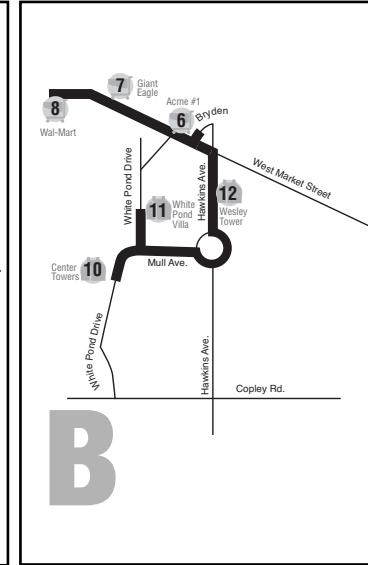

TO GROCERY STORES

A	Springhill Apartments	Channelwood Village	Williams Tower	Belcher Apartments	Fowler Apartments	Acme #1	Giant Eagle W. Market	Wal-Mart Montrose
	1	2	3	4	5	6	7	8
	AM 9:30	9:37	9:40	9:50	10:00	10:20	10:30	10:50

B	Center Towers	White Pond Villa	Wesley Tower	Acme #1	Giant Eagle W. Market	Wal-Mart Montrose
	10	11	12	6	7	8
	AM 11:20	11:25	11:35	11:43	11:53	PM 12:13

C	Saferstein Towers	Acme #1	Giant Eagle W. Market	Wal-Mart Montrose
	9	6	7	8
	AM 11:20	11:43	11:53	PM 12:03

KEY

Apartment Buildings

Stores

FROM GROCERY STORES

D	Acme #1	Giant Eagle W. Market	Wal-Mart Montrose	Fowler Apartments	Belcher Apartments	Williams Tower	Channelwood Village	Springhill Apartments
	6	7	8	5	4	3	2	1
	AM 11:43	11:53	PM 12:13	12:33	12:45	12:52	12:57	1:07

E	Wal-Mart Montrose	Giant Eagle W. Market	Acme #1	Wesley Tower	White Pond Villa	Center Towers
	8	7	6	12	11	10
	PM 1:30	1:50	2:00	2:07	2:17	2:22

E	Wal-Mart Montrose	Giant Eagle W. Market	Acme #1	Saferstein Towers
	8	7	6	9
	PM 1:30	1:55	2:00	2:45