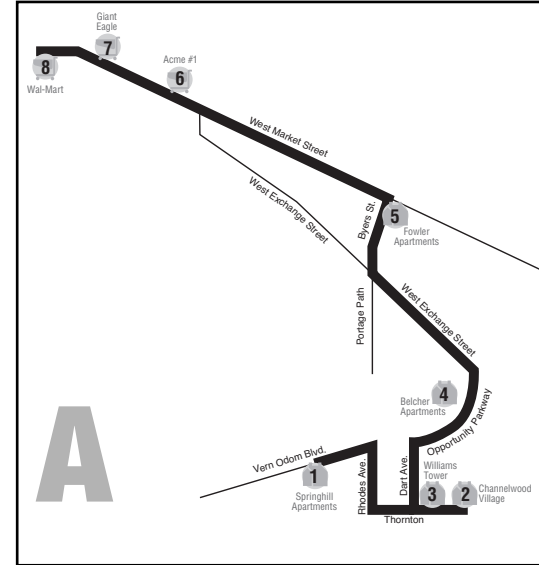

TO GROCERY STORES

A	Springhill Apartments	Channelwood Village	Williams Tower	Belcher Apartments	Fowler Apartments	Acme #1	Giant Eagle W. Market	Wal-Mart Montrose
	1	2	3	4	5	6	7	8
	AM 9:30	9:37	9:40	9:50	10:00	10:20	10:30	10:50

B	Center Towers	White Pond Villa	Wesley Tower	Acme #1	Giant Eagle W. Market	Wal-Mart Montrose
	10	11	12	6	7	8
	AM 11:20	11:25	11:35	11:43	11:53	PM 12:13

C	Saferstein Towers	Acme #1	Giant Eagle W. Market	Wal-Mart Montrose
	9	6	7	8
	AM 11:20	11:43	11:53	PM 12:03

KEY

Apartment Buildings

Stores

FROM GROCERY STORES

D	Acme #1	Giant Eagle W. Market	Wal-Mart Montrose	Fowler Apartments	Belcher Apartments	Williams Tower	Channelwood Village	Springhill Apartments
	6	7	8	5	4	3	2	1
	AM 11:43	11:53	PM 12:13	12:33	12:45	12:52	12:57	1:07

E	Wal-Mart Montrose	Giant Eagle W. Market	Acme #1	Wesley Tower	White Pond Villa	Center Towers
	8	7	6	12	11	10
	PM 1:30	1:50	2:00	2:07	2:17	2:22

E	Wal-Mart Montrose	Giant Eagle W. Market	Acme #1	Saferstein Towers
	8	7	6	9
	PM 1:30	1:55	2:00	2:45