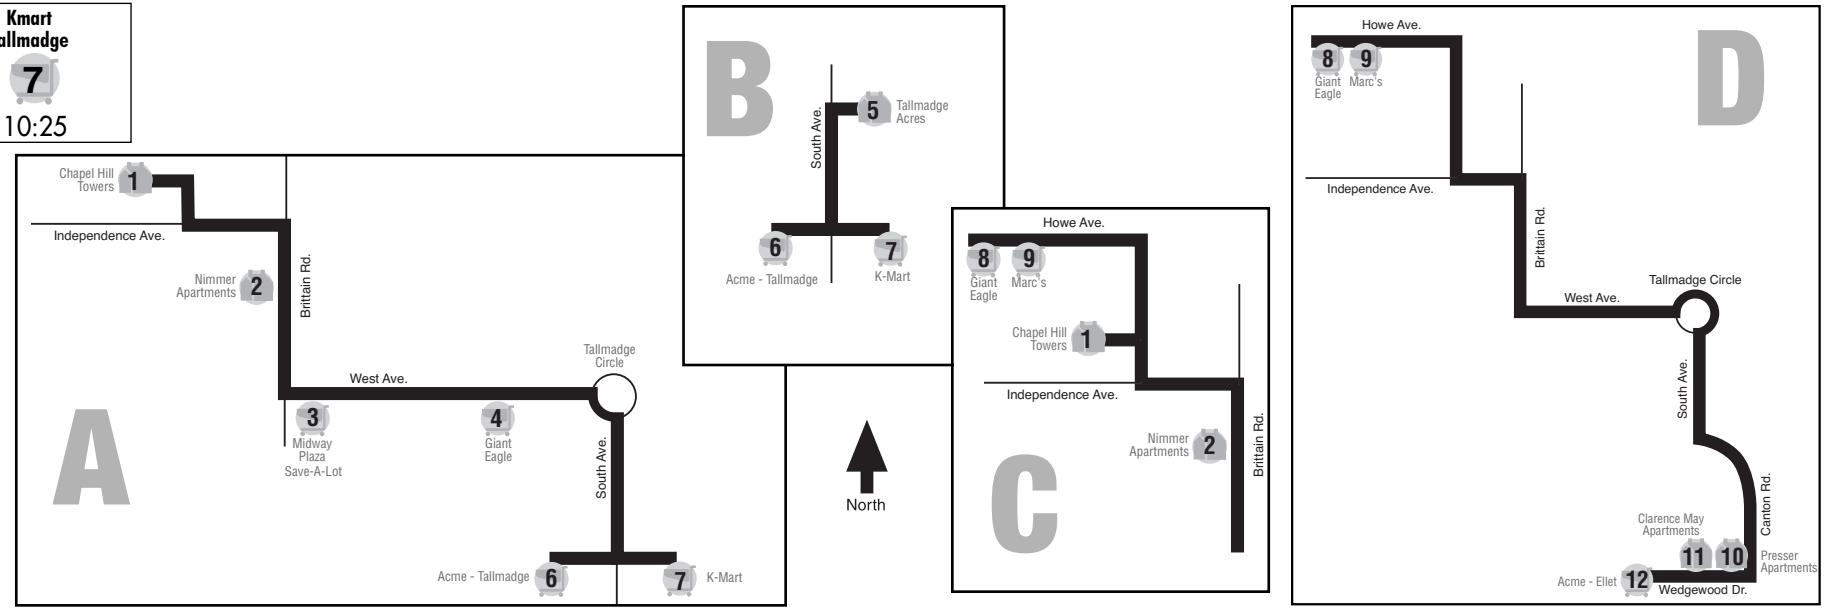

TO GROCERY STORES

A	Chapel Hill Towers	Nimmer Apartments	Save-A-Lot Midway Plaza	Giant Eagle Tallmadge	Acme Tallmadge	Kmart Tallmadge
	1	2	3	4	6	7
AM	9:30	9:45	9:55	10:00	10:20	10:25

B	Tallmadge Acres	Kmart Tallmadge	Acme Tallmadge
	5	6	7
AM	10:15	10:20	10:25

C	Nimmer Apartments	Chapel Hill Towers	Giant Eagle Howe Avenue	Marc's Howe Avenue
	2	1	8	9
PM	11:37	11:47	12:10	12:15

D	Presser Apartments	Clarence May Apartments	Acme Ellet	Giant Eagle Howe Avenue	Marc's Howe Avenue
	10	11	12	8	9
PM	12:45	12:47	12:52	1:20	1:25

FROM GROCERY STORES

E	Giant Eagle Tallmadge	Save-A-Lot Midway Plaza	Nimmer Apartments	Chapel Hill Towers
	4	3	2	1
AM	11:15	11:25	11:37	11:47

F	Acme Tallmadge	Kmart Tallmadge	Tallmadge Acres	Nimmer Apartments	Chapel Hill Towers
	6	7	5	2	1
AM	11:45	11:50	11:55	PM 12:10	12:25

G	Giant Eagle Howe Avenue	Marc's Howe Avenue	Chapel Hill Towers	Nimmer Apartments
	8	9	1	2
PM	1:10	1:15	1:30	1:40

H	Acme Ellet	Presser Apartments	Clarence May Apartments
	12	10	11
PM	2:00	2:03	2:05

I	Giant Eagle Howe Avenue	Marc's Howe Avenue	Presser Apartments	Clarence May Apartments
	8	9	10	11
PM	2:35	2:40	3:15	3:20