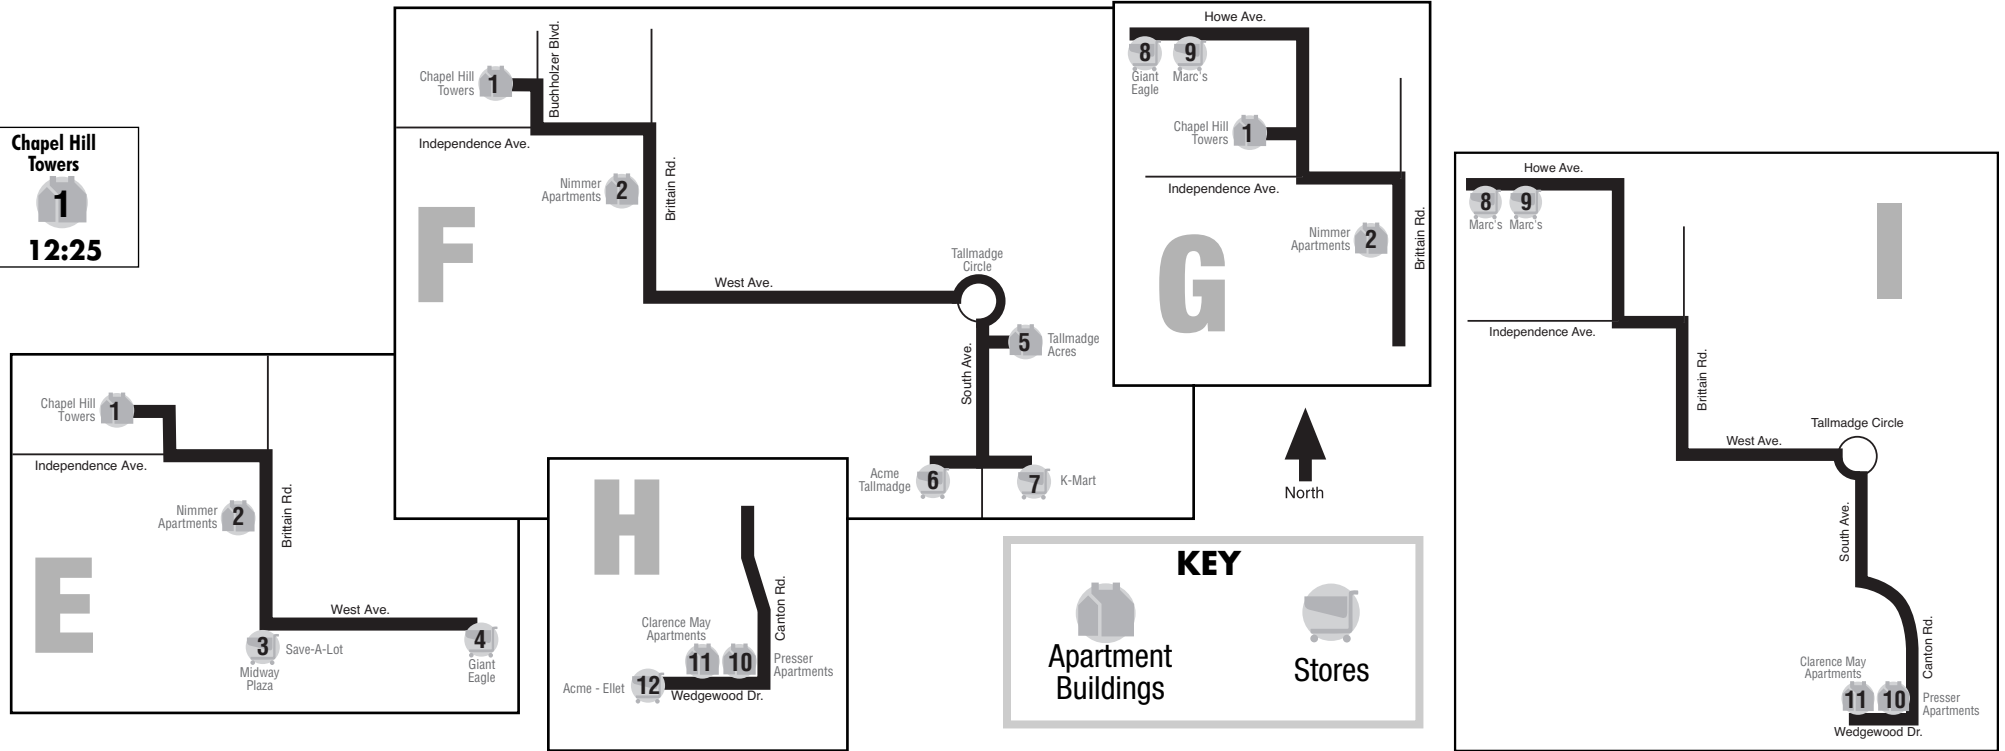

KEY

Apartment Buildings

Stores