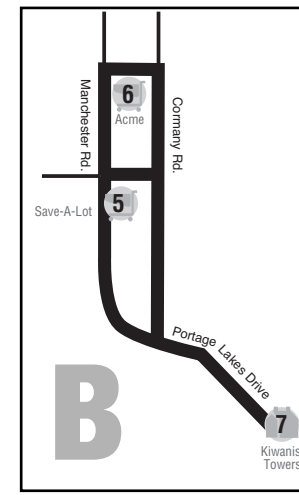

TO GROCERY STORES

A	Allen Dickson	Hilltop House	Alpeter Apartments
	1	2	3
AM	9:30	9:37	9:38

Giant Eagle Barberton	Save-A-Lot Coventry	Acme Manchester
4	5	6
9:40	9:47	9:48

B	Kiwanis Towers
	7
AM	10:00

Save-A-Lot Coventry	Acme Manchester
5	6
10:10	10:15

C	Presser Apartments	Clarence May Apartments
	8	9
PM	12:00	12:01

Acme Ellet	Wal-Mart Arlington
10	11
12:05	12:50

D	Hillwood
	12
PM	12:20

Giant Eagle Waterloo	Marc's Waterloo	Wal-Mart Arlington
13	14	11
12:30	12:40	12:50

FROM GROCERY STORES

E	Save-A-Lot Coventry	Acme Manchester	Giant Eagle Barberton
	5	6	4
AM	10:50	10:55	11:00

Alpeter Apartments	Hilltop House	Allen Dickson
3	2	1
11:05	11:07	11:17

F	Acme Manchester	Save-A-Lot Coventry	Kiwanis Towers
	6	5	7
AM	11:45	11:50	12:00

G	Acme Ellet	Presser Apartments	Clarence May Apartments
	10	8	9
PM	1:20	1:25	1:30

H	Wal-Mart Arlington	Marc's Waterloo	Giant Eagle
	11	14	13
PM	2:00	2:15	2:20

Hillwood	Presser Apartments	Clarence May Apartments
12	8	9
2:30	2:45	2:50