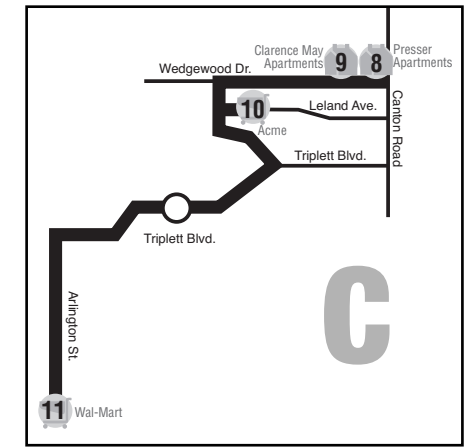

TO GROCERY STORES

A	Allen Dickson	Hilltop House	Alpeter Apartments
	1	2	3
AM	9:30	9:37	9:38

Giant Eagle Barberton	Save-A-Lot Coventry	Acme Manchester
4	5	6
9:40	9:47	9:48

B	Kiwanis Towers
	7
AM	10:00

Save-A-Lot Coventry	Acme Manchester
5	6
10:10	10:15

C	Presser Apartments	Clarence May Apartments
	8	9
PM	12:00	12:01

Acme Ellet	Wal-Mart Arlington
10	11
12:05	12:50

D	Hillwood
	12
PM	12:20

Giant Eagle Waterloo	Marc's Waterloo	Wal-Mart Arlington
13	14	11
12:30	12:40	12:50

FROM GROCERY STORES

E	Save-A-Lot Coventry	Acme Manchester	Giant Eagle Barberton
	5	6	4
AM	10:50	10:55	11:00

Alpeter Apartments	Hilltop House	Allen Dickson
3	2	1
11:05	11:07	11:17

F	Acme Manchester	Save-A-Lot Coventry	Kiwanis Towers
	6	5	7
AM	11:45	11:50	12:00

G	Acme Ellet	Presser Apartments	Clarence May Apartments
	10	8	9
PM	1:20	1:25	1:30

H	Wal-Mart Arlington	Marc's Waterloo	Giant Eagle
	11	14	13
PM	2:00	2:15	2:20

Hillwood	Presser Apartments	Clarence May Apartments
12	8	9
2:30	2:45	2:50