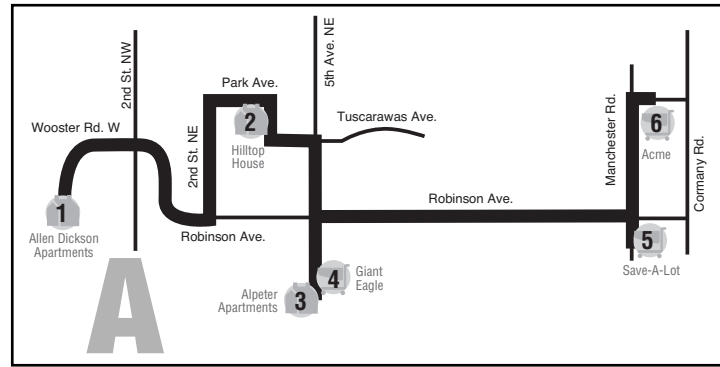

TO GROCERY STORES

A	Allen Dickson	Hilltop House	Alpeter Apartments
	1	2	3
AM	9:30	9:37	9:38

Giant Eagle Barberton	Save-A-Lot Coventry	Acme Manchester
4	5	6
9:40	9:47	9:48

B	Kiwanis Towers
	7
AM	10:00

Save-A-Lot Coventry	Acme Manchester
5	6
10:10	10:15

C	Presser Apartments	Clarence May Apartments
	8	9
PM	12:00	12:01

Acme Ellet	Wal-Mart Arlington
10	11
12:05	12:50

D	Hillwood
	12
PM	12:20

Giant Eagle Waterloo	Marc's Waterloo	Wal-Mart Arlington
13	14	11
12:30	12:40	12:50

FROM GROCERY STORES

E	Save-A-Lot Coventry	Acme Manchester	Giant Eagle Barberton
	5	6	4
AM	10:50	10:55	11:00

Alpeter Apartments	Hilltop House	Allen Dickson
3	2	1
11:05	11:07	11:17

F	Acme Manchester	Save-A-Lot Coventry	Kiwanis Towers
	6	5	7
AM	11:45	11:50	12:00

G	Acme Ellet	Presser Apartments	Clarence May Apartments
	10	8	9
PM	1:20	1:25	1:30

H	Wal-Mart Arlington	Marc's Waterloo	Giant Eagle
	11	14	13
PM	2:00	2:15	2:20

Hillwood	Presser Apartments	Clarence May Apartments
12	8	9
2:30	2:45	2:50