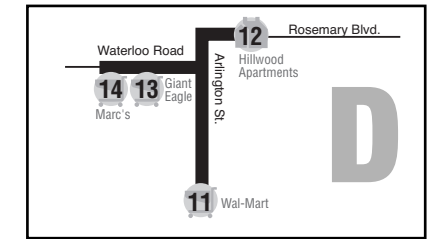

TO GROCERY STORES

A	Allen Dickson	Hilltop House	Alpeter Apartments
	1	2	3
AM	9:30	9:37	9:38

Giant Eagle Barberton	Save-A-Lot Coventry	Acme Manchester
4	5	6
9:40	9:47	9:48

B	Kiwanis Towers
	7
AM	10:00

Save-A-Lot Coventry	Acme Manchester
5	6
10:10	10:15

C	Presser Apartments	Clarence May Apartments
	8	9
PM	12:00	12:01

Acme Ellet	Wal-Mart Arlington
10	11
12:05	12:50

D	Hillwood
	12
PM	12:20

Giant Eagle Waterloo	Marc's Waterloo	Wal-Mart Arlington
13	14	11
12:30	12:40	12:50

FROM GROCERY STORES

E	Save-A-Lot Coventry	Acme Manchester	Giant Eagle Barberton
	5	6	4
AM	10:50	10:55	11:00

Alpeter Apartments	Hilltop House	Allen Dickson
3	2	1
11:05	11:07	11:17

F	Acme Manchester	Save-A-Lot Coventry	Kiwanis Towers
	6	5	7
AM	11:45	11:50	12:00

G	Acme Ellet	Presser Apartments	Clarence May Apartments
	10	8	9
PM	1:20	1:25	1:30

H	Wal-Mart Arlington	Marc's Waterloo	Giant Eagle
	11	14	13
PM	2:00	2:15	2:20

Hillwood	Presser Apartments	Clarence May Apartments
12	8	9
2:30	2:45	2:50