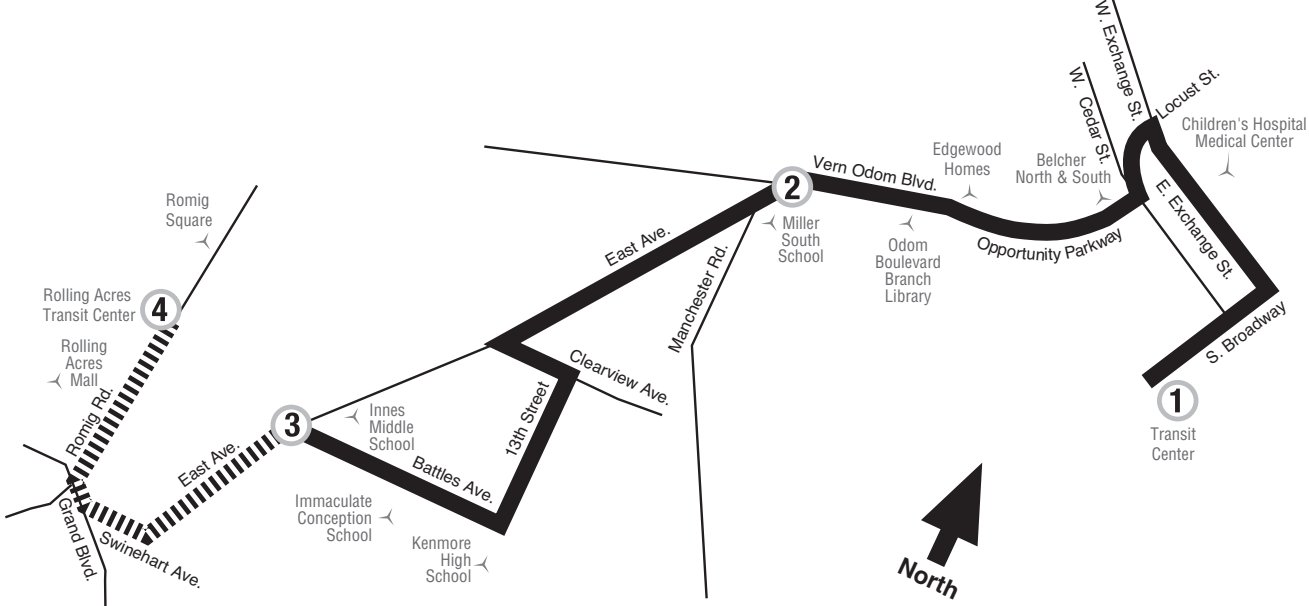

9 Wooster / East Ave.

FROM
Transit Center

FROM
Transit Center

(Times shown below are departure times)
Monday – Friday

- ① Transit Center Westside
- ② Wooster & East Ave.
- ③ East Ave. & Bartles
- ④ Rolling Acres Transit Center

Bus continues to...

AM	6:15	6:23	6:34	9 Wooster/East Avenue to Transit Center
	6:50	7:00	7:09	7:17	9 Wooster/East Avenue to Transit Center
	7:20	7:30	7:39	7:47	9 Wooster/East Avenue to Transit Center
	7:40	7:50	7:59	8:07	9 Wooster/East Avenue to Transit Center
	8:40	8:50	8:59	9:07	9 Wooster/East Avenue to Transit Center
	9:20	9:30	9:39	9:47	9 Wooster/East Avenue to Transit Center
	9:55	10:05	10:14	10:22	9 Wooster/East Avenue to Transit Center
	10:30	10:40	10:49	10:57	9 Wooster/East Avenue to Transit Center
	11:05	11:15	11:24	11:32	9 Wooster/East Avenue to Transit Center
PM	11:50	12:00	12:09	12:17	9 Wooster/East Avenue to Transit Center
	12:25	12:35	12:44	12:52	9 Wooster/East Avenue to Transit Center
	1:05	1:15	1:24	1:32	Ends
	1:40	1:50	1:59	2:07	9 Wooster/East Avenue to Transit Center
	2:30	2:40	2:49	2:57	9 Wooster/East Avenue to Transit Center
	3:05	3:15	3:25	3:33	9 Wooster/East Avenue to Transit Center
	3:55	4:05	4:14	4:22	9 Wooster/East Avenue to Transit Center
	4:20	4:30	4:40	4:48	9 Wooster/East Avenue to Transit Center
	5:10	5:20	5:30	5:38	9 Wooster/East Avenue to Transit Center
	5:50	6:00	6:10	6:18	Ends
	6:20	6:30	6:40	6:45	9 Wooster/East Avenue to Transit Center
	7:30	7:40	7:50	7:58	9 Wooster/East Avenue to Transit Center
	8:40	8:50	8:58	9:06	Ends

Monday – Friday Notes: Bus does not stop

(Times shown below are departure times)
Saturday

- ① Transit Center Westside
- ② Wooster & East Ave.
- ③ East Ave. & Bartles
- ④ Rolling Acres Transit Center

FROM
Transit Center

Saturday Notes: Bus does not stop

(Times shown below are departure times)
Sunday

- ① Transit Center Westside
- ② Wooster & East Ave.
- ③ East Ave. & Bartles
- ④ Rolling Acres Transit Center

FROM
Transit Center