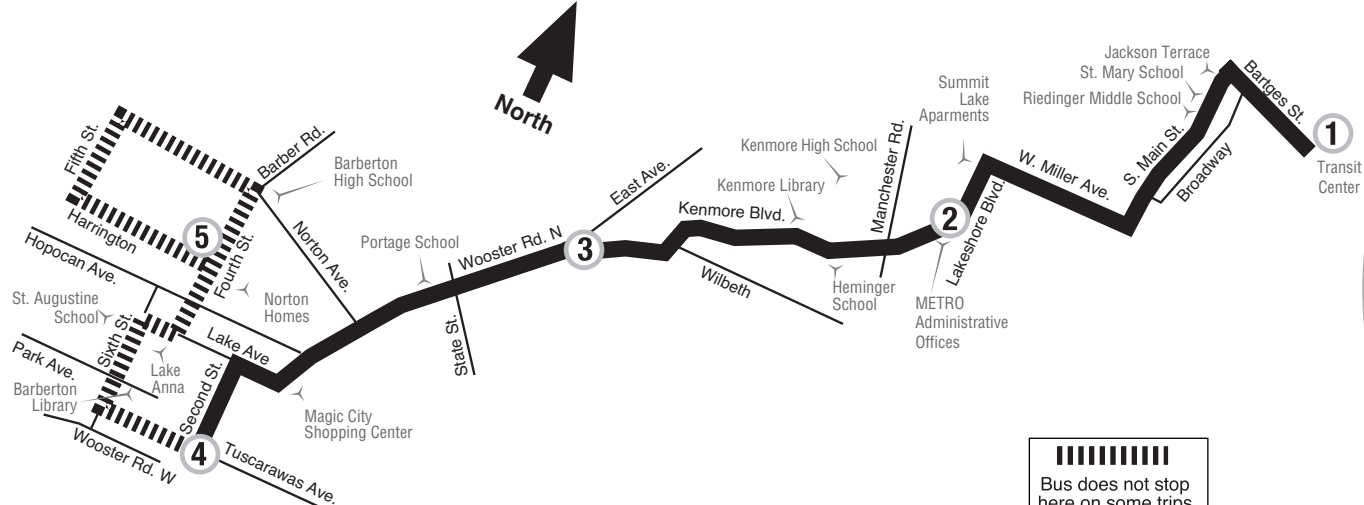

8 Kenmore / Barberton

FROM
Transit Center

FROM
Transit Center

Monday – Friday
(Times shown below are departure times)

	1 Transit Center Eastside	2 Kenmore & Lakeshore	3 Kenmore & Wooster Rd. North	4 2nd & Tuscarawas Ave.	5 4th & Harrington	Bus continues to...
AM	5:30	5:40	5:47	6:06	6:11	8 Kenmore/Barberton to Transit Center
	6:15	6:25	6:32	6:59	7:04	8 Kenmore/Barberton to Transit Center
	6:50	7:00	7:08	7:35	7:40	8 Kenmore/Barberton to Transit Center
	7:20	7:30	7:38	7:45	7:50	8 Kenmore/Barberton to Transit Center
	7:58	8:08	8:16	8:30	8:35	8 Kenmore/Barberton to Transit Center
	8:48	8:58	9:06	9:20	9:25	8 Kenmore/Barberton to Transit Center
	9:28	9:38	9:46	10:02	10:07	8 Kenmore/Barberton to Transit Center
	9:55	10:05	10:13	10:30	10:35	8 Kenmore/Barberton to Transit Center
	11:13	11:23	11:31	11:45	11:50	8 Kenmore/Barberton to Transit Center
PM	11:55	12:05	12:13	12:28	12:33	8 Kenmore/Barberton to Transit Center
	12:25	12:35	12:43	1:00	1:05	8 Kenmore/Barberton to Transit Center
	1:00	1:10	1:18	1:25	1:32	Ends
	1:38	1:48	1:56	2:10	2:15	8 Kenmore/Barberton to Transit Center
	2:18	2:28	2:36	3:01	3:07	8 Kenmore/Barberton to Transit Center
	2:53	3:03	3:11	3:34	3:40	8 Kenmore/Barberton to Transit Center
	3:55	4:05	4:13	4:29	4:35	8 Kenmore/Barberton to Transit Center
	5:03	5:13	5:21	5:34	5:40	8 Kenmore/Barberton to Transit Center
	5:50	6:00	6:08	6:45	6:52	8 Kenmore/Barberton to Transit Center
	6:20	6:30	6:38	6:46	6:53	Ends
	7:30T	7:40	7:48	7:55	8 Kenmore/Barberton to Transit Center
	8:40T	8:50	8:57	9:04	8 Kenmore/Barberton to Transit Center
	9:50T	10:00	10:07	10:14	8 Kenmore/Barberton to Transit Center
	11:00T	11:10	11:17	11:24	Ends