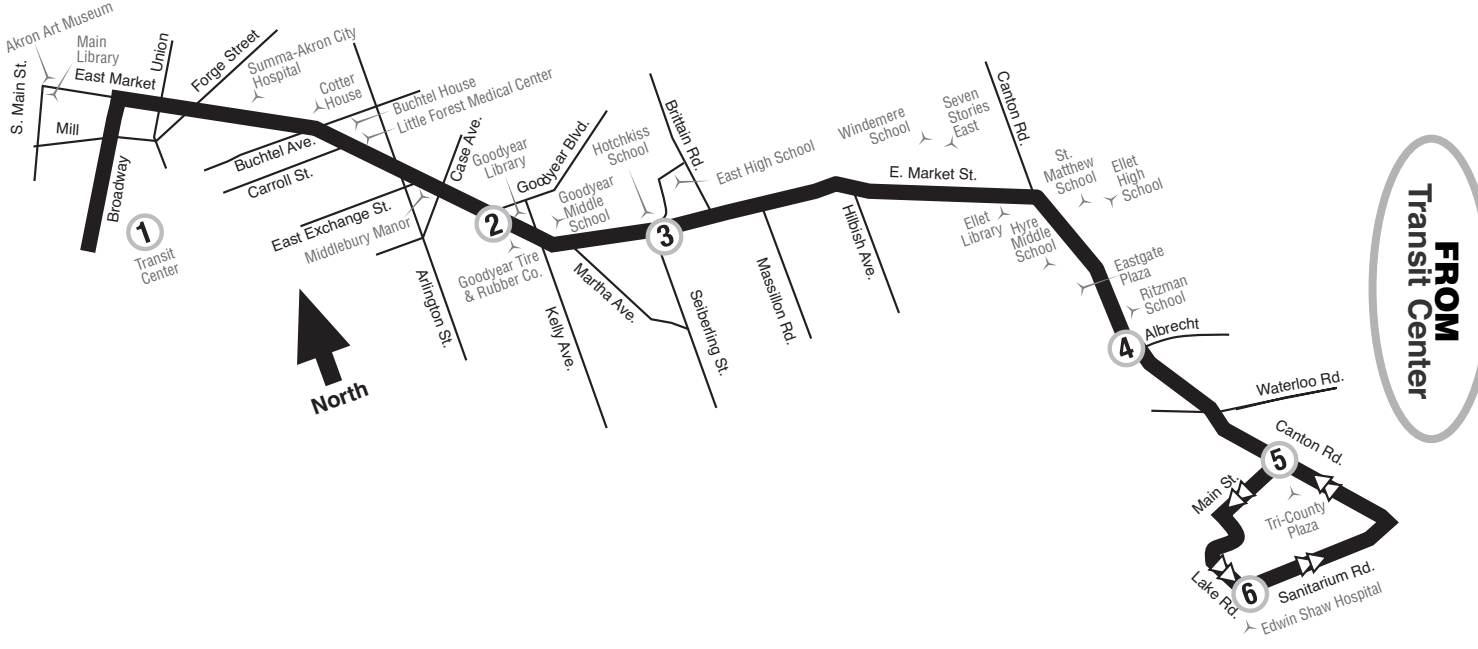

6 East Market/Lakemore

FROM
Transit Center

FROM
Transit Center

(Times shown below are departure times)
Monday – Friday

	1 Transit Center Westside	2 Goodyear & E. Market	3 E. Market & Seiberling	4 Canton & Albrecht	5 Tri-County Plaza	6 Edwin Shaw Hospital	Bus continues to...
AM	5:30	5:40	5:42	5:47	5:52	5:58	6 E. Market/Lakemore
	6:15	6:25	6:27	6:32	6:37	6:43	6 E. Market/Lakemore
	6:40	6:52	6:54	6:59	7:04	7:10	6 E. Market/Lakemore
	7:20	7:32	7:34	7:39	7:44	7:50	6 E. Market/Lakemore
	7:40	7:55	7:57	8:02	8:07	8:13	6 E. Market/Lakemore
	8:23	8:38	8:40	8:45	8:50	8:56	6 E. Market/Lakemore
	8:46	8:58	9:00	9:05	9:10	9:16	6 E. Market/Lakemore
	9:08	9:20	9:22	9:27	9:32	9:38	6 E. Market/Lakemore
	10:00	10:12	10:14	10:19	10:24	10:30	6 E. Market/Lakemore
	10:33	10:45	10:47	10:52	10:57	11:03	6 E. Market/Lakemore
PM	11:33	11:45	11:47	11:52	11:57	12:03	6 E. Market/Lakemore
	11:58	12:10	12:12	12:17	12:22	12:28	6 E. Market/Lakemore
	12:48	1:00	1:02	1:07	1:12	1:18	6 E. Market/Lakemore
	1:23	1:35	1:37	1:42	1:47	1:53	6 E. Market/Lakemore
	1:53	2:05	2:07	2:12	2:17	2:23	6 E. Market/Lakemore
	2:23	2:35	2:37	2:42	2:47	2:53	6 E. Market/Lakemore
	2:48	3:03	3:05	3:10	3:15	3:21	6 E. Market/Lakemore
	3:34	3:49	3:51	3:56	4:01	4:07	6 E. Market/Lakemore
	3:55	4:10	4:12	4:17	4:22	4:28	6 E. Market/Lakemore
	4:29	4:41	4:43	4:48	4:53	5:01	6 E. Market/Lakemore
	5:18	5:30	5:32	5:37	5:42	5:48	Ends
	5:50	6:02	6:04	6:09	6:14	6:20	6 E. Market/Lakemore
	6:20	6:32	6:34	6:39	6:44	6:50	Ends
	7:30	7:42	7:44	7:49	7:54	8:00	6 E. Market/Lakemore
	8:40	8:52	8:54	8:59	9:04	9:10	6 E. Market/Lakemore
9:50	10:02	10:04	10:09	10:14	10:20	6 E. Market/Lakemore	
11:00	11:12	11:14	11:19	11:24	11:30	Ends	

Monday – Friday Notes:

(Times shown below are departure times)
Saturday

	1 Transit Center Westside	2 Goodyear & E. Market	3 E. Market & Seiberling	4 Canton & Albrecht	5 Tri-County Plaza	6 Edwin Shaw Hospital	Bus continues to...
AM	6:00	6:15	6:17	6:24	....	....	6 E. Market/Lakemore
	7:10	7:25	7:27	7:34	7:40	7:45	6 E. Market/Lakemore
	8:30	8:45	8:47	8:54	9:00	9:05	6 E. Market/Lakemore
	9:00	9:15	9:17	9:24	9:30	9:35	6 E. Market/Lakemore
	9:50	10:05	10:07	10:14	10:20	10:25	6 E. Market/Lakemore
	10:24	10:39	10:41	10:48	10:54	10:59	6 E. Market/Lakemore
PM	11:20	11:35	11:37	11:44	11:50	11:55	6 E. Market/Lakemore
	12:00	12:15	12:17	12:24	12:30	12:35	6 E. Market/Lakemore
	12:39	12:54	12:56	1:03	1:09	1:14	6 E. Market/Lakemore
	1:20	1:35	1:37	1:44	1:50	1:55	6 E. Market/Lakemore
	2:39	2:54	2:56	3:03	3:09	3:14	6 E. Market/Lakemore
	4:09	4:24	4:26	4:33	4:39	4:44	6 E. Market/Lakemore
	4:54	5:09	5:11	5:18	5:24	5:29	6 E. Market/Lakemore
	5:40	5:55	5:57	6:04	6:10	6:15	6 E. Market/Lakemore
	6:20	6:35	6:37	6:43	6:49	6:54	6 E. Market/Lakemore
	7:15	7:30	7:32	7:38	7:44	7:49	6 E. Market/Lakemore
8:30	8:42	8:44	8:50	8:56	9:01	6 E. Market/Lakemore	
9:50	10:02	10:04	10:10	10:16	10:21	Ends	

Saturday Notes: .... Bus does not stop

(Times shown below are departure times)
Sunday