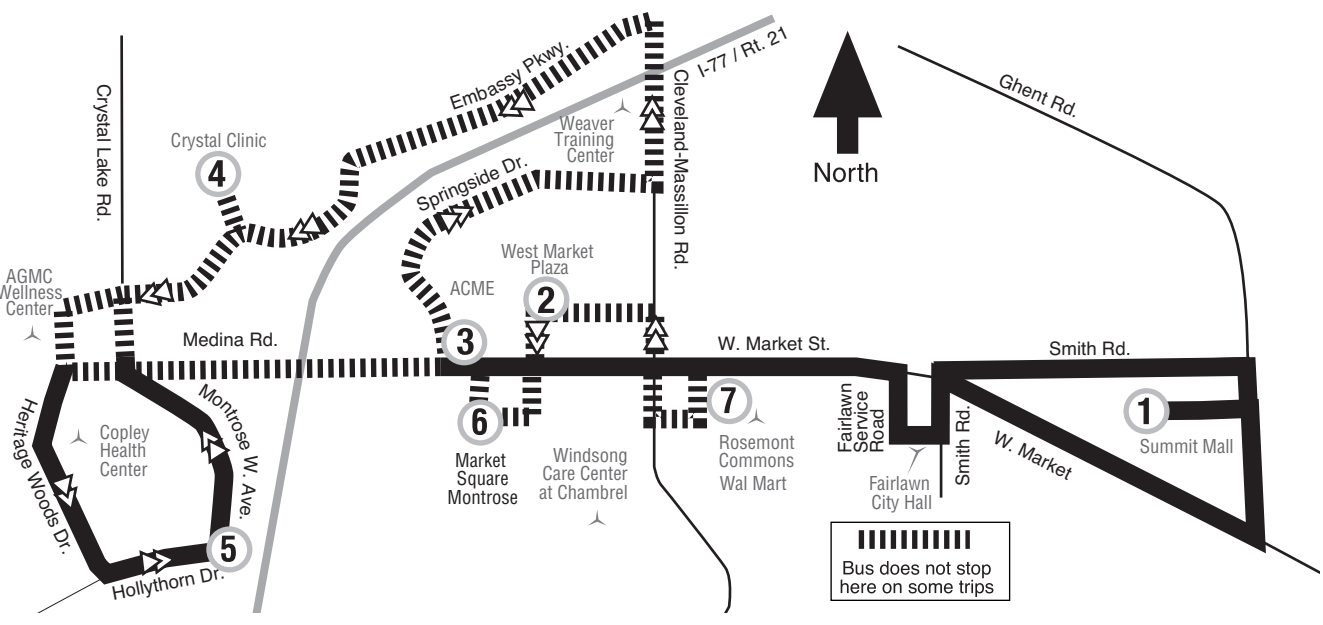

50 Montrose Circulator

Monday – Friday

(Times shown below are departure times)

	1 Summit Mall	2 West Market Plaza/TJ Max	3 Medina Road/Springside	4 Crystal Clinic	5 Montrose West & Hollythorn	6 Market Square/Montrose	7 Walmart Rosemont Commons	1 Summit Mall	Bus continues to...
AM	6:55	7:02	7:06	7:13	7:20	7:26	7:31	7:36	50 Montrose Circulator to Summit Mall
	7:58	....	8:04W	8:11	8:17	8:25	8:30	8:35	50 Montrose Circulator to Summit Mall
	8:53	....	8:59	9:06	9:13	9:19	9:24	9:29	50 Montrose Circulator to Summit Mall
	9:35	9:42	9:48W	9:55	10:02	10:08	10:13	10:18	50 Montrose Circulator to Summit Mall
	9:55	10:02	10:06	10:13	10:20	10:26	10:31	10:36	50 Montrose Circulator to Summit Mall
	10:35	10:42	10:46	10:53	11:00	11:06	11:11	11:16	50 Montrose Circulator to Summit Mall
	10:55	11:02	11:06	11:13	11:20	11:26	11:31	11:36	50 Montrose Circulator to Summit Mall
PM	11:30	11:37	11:41	11:48	11:55	12:01	12:06	12:11	50 Montrose Circulator to Summit Mall
	12:00	12:07	12:11	12:18	12:25	12:31	12:36	12:41	50 Montrose Circulator to Summit Mall
	12:26	12:33	12:37	12:44	12:51	12:58	1:03	1:08	50 Montrose Circulator to Summit Mall
	1:00	1:07	1:11	1:18	1:25	1:31	1:36	1:41	50 Montrose Circulator to Summit Mall
	1:30	1:37	1:41	1:48	1:55	2:04	2:09	2:14	Ends
	1:53	2:00	2:04	2:11	2:18	2:24	2:29	2:34	50 Montrose Circulator to Summit Mall
	2:42	....	2:48	2:55	3:02	3:08	3:13	3:18	50 Montrose Circulator to Summit Mall
	3:33	3:40	3:44	3:51	3:58W	....	4:12	4:18	50 Montrose Circulator to Summit Mall
	4:30	4:37	4:41	4:48	4:55	5:01	....	5:12	Ends
	5:50	5:57	6:01	6:08	6:15	6:20	6:25	6:30	50 Montrose Circulator to Summit Mall
	6:53	6:58	7:02	....	7:14	7:20	7:25	7:30	50 Montrose Circulator to Summit Mall
	7:35	7:40	7:44	....	7:54	....	....	8:05	50 Montrose Circulator to Summit Mall
	8:27	8:34	8:40	....	8:54	9:00	9:05	9:10	50 Montrose Circulator to Summit Mall
	9:30	9:37	9:41	....	9:55	10:00	10:05	10:10	50 Montrose Circulator to Summit Mall
	10:25	10:33	10:37	....	10:52	10:57	11:02	11:07	50 Montrose Circulator to Summit Mall
AM	11:28	11:33	11:36	....	11:46	11:52	11:57	12:02	1 West Market

Monday – Friday Notes: .... Bus does not stop
W Bus pulls into Weaver Workshop Training Center on Cleveland-Massillon Road

Saturday

(Times shown below are departure times)