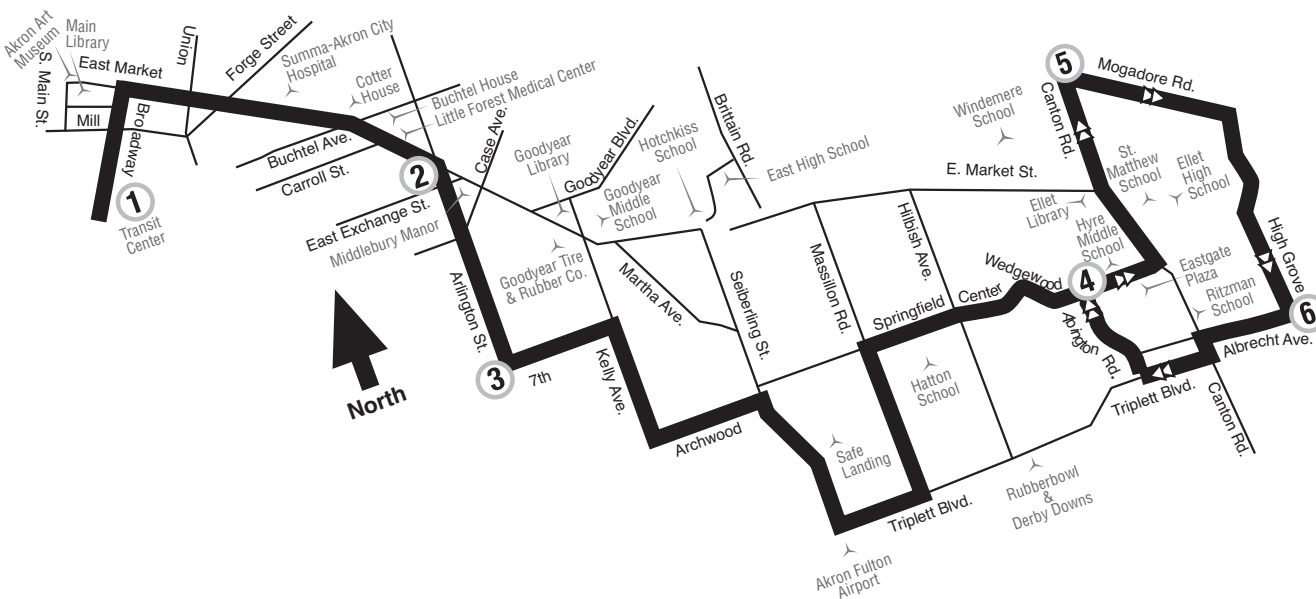

# 5 Joy Park / Ellet

**FROM**  
Transit Center

**FROM**  
Transit Center

(Times shown below are departure times)  
**Monday – Friday**

- ① Transit Center Westside
- ② E. Market & Arlington
- ③ 7th & Arlington
- ④ Wedgewood & Canton
- ⑤ Canton & Mogadore Rd.
- ⑥ Albrecht & High Grove

(Times shown below are departure times)  
**Saturday**

- ① Transit Center Westside
- ② E. Market & Arlington
- ③ 7th & Arlington
- ④ Wedgewood & Canton
- ⑤ Canton & Mogadore Rd.
- ⑥ Albrecht & High Grove

**FROM**  
Transit Center

Bus continues to...

	①	②	③	④	⑤	⑥	Bus continues to...
AM	9:00	9:12	9:17	9:30	9:34	9:39	5 Joy Park/Ellet to Transit Center
	10:27	10:39	10:44	10:57	11:01	11:06	5 Joy Park/Ellet to Transit Center
PM	11:20	11:32	11:37	11:50	11:54	11:59	5 Joy Park/Ellet to Transit Center
	<b>12:00</b>	<b>12:12</b>	<b>12:17</b>	<b>12:30</b>	<b>12:34</b>	<b>12:39</b>	5 Joy Park/Ellet to Transit Center
	<b>1:20</b>	<b>1:32</b>	<b>1:37</b>	<b>1:50</b>	<b>1:54</b>	<b>1:59</b>	5 Joy Park/Ellet to Transit Center
	<b>2:40</b>	<b>2:52</b>	<b>2:57</b>	<b>3:10</b>	<b>3:14</b>	<b>3:19</b>	5 Joy Park/Ellet to Transit Center
	<b>4:38</b>	<b>4:50</b>	<b>4:55</b>	<b>5:08</b>	<b>5:12</b>	<b>5:16</b>	Ends
	<b>5:40</b>	<b>5:52</b>	<b>5:57</b>	<b>6:10</b>	<b>6:14</b>	<b>6:19</b>	5 Joy Park/Ellet to Transit Center

## 5 Joy Park / Ellet

**Monday through Saturday Only**

Effective: June 7, 2009

With Service To:

- Summa–City Hospital
- Eastgate Plaza
- Akron Art Museum
- Joy Park

All Metro Buses are wheelchair accessible