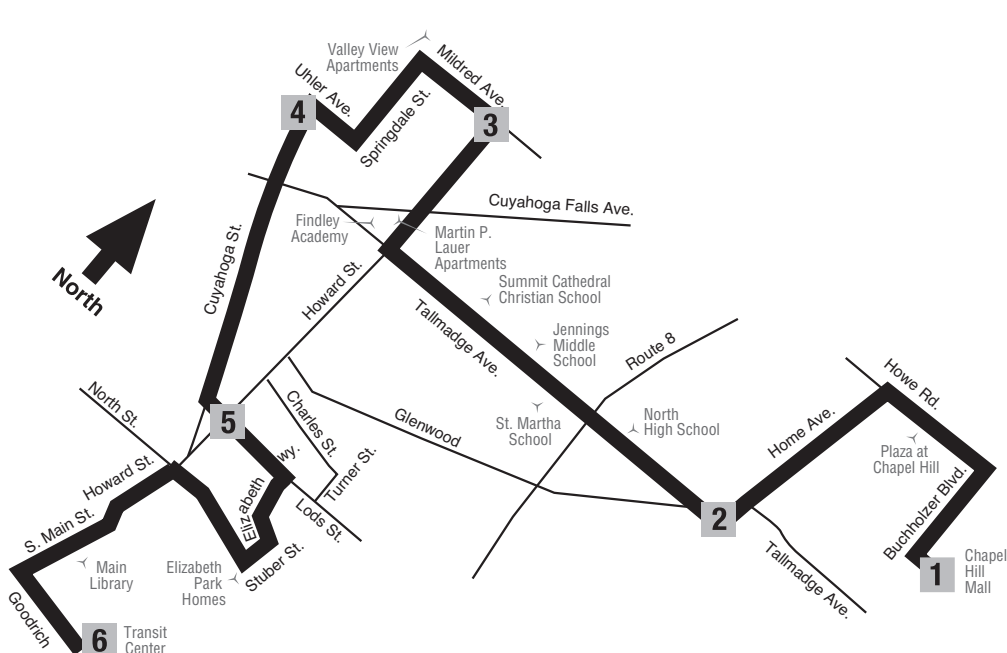

34 Cascade Village / Uhler

TO Transit Center

(Times shown below are departure times)
Monday – Friday

	1 Chapel Hill Mall	2 Glenwood & Talmadge	3 Howard & Mildred	4 Cuyahoga & Uhler	5 Howard & Lods	6 Transit Center	Bus continues to...
AM	5:34	5:44	5:52	5:56	6:00	6:15	Line-up, then 18 Thornton/Manchester
	6:06	6:16	6:24	6:28	6:32	6:50	18 Thornton/Manchester
	6:31	6:41	6:49	6:53	6:57	7:20	Line-up, then 18 Thornton/Manchester
	7:15	7:28	7:36	7:40	7:44	8:02	18 Thornton/Manchester
	7:45	7:58	8:06	8:10	8:15	8:33	18 Thornton/Manchester
	8:16	8:29	8:37	8:41	8:46	9:04	18 Thornton/Manchester
	8:44	8:57	9:05	9:09	9:14	9:32	18 Thornton/Manchester
	9:25	9:38	9:46	9:50	9:55	10:13	18 Thornton/Manchester
	10:05	10:18	10:26	10:30	10:35	10:53	18 Thornton/Manchester
	10:37	10:50	10:58	11:02	11:07	11:25	18 Thornton/Manchester
PM	11:08	11:21	11:29	11:33	11:38	11:56	18 Thornton/Manchester
	11:35	11:48	11:55	11:59	12:04	12:22	18 Thornton/Manchester
	12:22	12:33	12:41	12:45	12:50	1:08	18 Thornton/Manchester
	12:56	1:09	1:17	1:21	1:26	1:44	18 Thornton/Manchester
	1:30	1:43	1:51	1:55	2:00	2:18	18 Thornton/Manchester
	2:00	2:13	2:21	2:25	2:30	2:48	18 Thornton/Manchester
	2:25	2:38	2:46	2:50	2:55	3:15	18 Thornton/Manchester
	3:05	3:16	3:26	3:30	3:35	3:55	Line-up, then 18 Thornton/Manchester
	3:55	4:08	4:16	4:20	4:25	4:43	18 Thornton/Manchester
	4:26	4:39	4:47	4:51	4:56	5:16	Line-up, then 18 Thornton/Manchester
	5:00	5:13	5:21	5:25	5:30	5:50	Line-up, then 18 Thornton/Manchester
	5:30	5:43	5:51	5:55	6:00	6:20	Line-up, then 18 Thornton/Manchester
	6:42	6:55	7:03	7:06	7:10	7:30	Line-up, then 18 Thornton/Manchester
6:58	7:08	7:15	7:18	7:23	7:40	Ends	
7:58	8:10	8:17	8:20	....	8:40	Line-up, then 34 Cascade Village/Uhler	
8:15	8:25	8:32	8:35	....	8:52	Ends	
9:15	9:25	9:31	9:34	....	9:50	Line-up, then 102 Northfield/Twinsburg	

Monday – Friday Notes:

(Times shown below are departure times)
Saturday