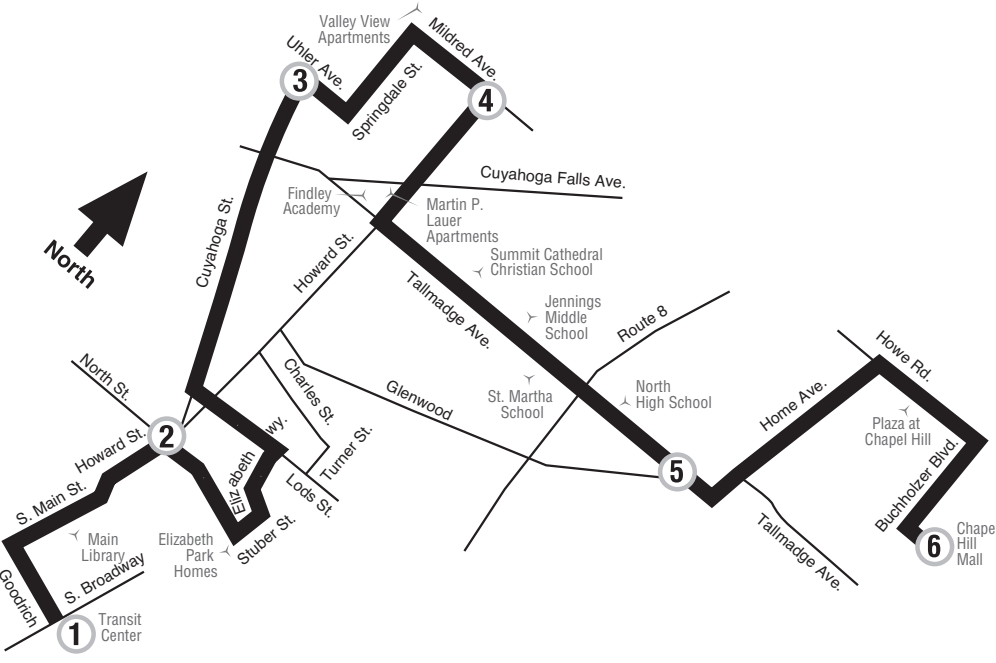

# 34 Cascade Village / Uhler

**FROM**  
Transit Center

**FROM**  
Transit Center

(Times shown below are departure times)  
**Monday – Friday**

	1 Transit Center West Side	2 Howard & North	3 Cuyahoga & Uhler	4 Howard & Mildred	5 Glenwood & Tallmadge	6 Chapel Hill Mall	Bus continues to...
AM	6:15	6:25	6:31	6:35	6:42	6:54	34 Cascade Village/Uhler to Transit Center
	6:50	7:00	7:06	7:10	7:17	7:29	34 Cascade Village/Uhler to Transit Center
	7:20	7:32	7:38	7:42	7:49	8:01	34 Cascade Village/Uhler to Transit Center
	7:50	8:02	8:06	8:10	8:17	8:29	34 Cascade Village/Uhler to Transit Center
	8:30	8:42	8:48	8:52	8:59	9:11	34 Cascade Village/Uhler to Transit Center
	9:10	9:22	9:28	9:32	9:39	9:51	34 Cascade Village/Uhler to Transit Center
	9:41	9:53	9:59	10:03	10:10	10:22	34 Cascade Village/Uhler to Transit Center
	10:12	10:24	10:30	10:34	10:41	10:53	34 Cascade Village/Uhler to Transit Center
	10:40	10:52	10:58	11:02	11:09	11:21	34 Cascade Village/Uhler to Transit Center
PM	11:20	11:32	11:38	11:46	11:53	<b>12:05</b>	34 Cascade Village/Uhler to Transit Center
	<b>12:00</b>	<b>12:12</b>	<b>12:18</b>	<b>12:22</b>	<b>12:29</b>	<b>12:41</b>	34 Cascade Village/Uhler to Transit Center
	<b>12:35</b>	<b>12:47</b>	<b>12:53</b>	<b>12:57</b>	<b>1:04</b>	<b>1:16</b>	34 Cascade Village/Uhler to Transit Center
	<b>1:04</b>	<b>1:16</b>	<b>1:22</b>	<b>1:26</b>	<b>1:33</b>	<b>1:45</b>	34 Cascade Village/Uhler to Transit Center
	<b>1:33</b>	<b>1:45</b>	<b>1:51</b>	<b>1:55</b>	<b>2:02</b>	<b>2:14</b>	34 Cascade Village/Uhler to Transit Center
	<b>2:11</b>	<b>2:23</b>	<b>2:29</b>	<b>2:33</b>	<b>2:40</b>	<b>2:52</b>	34 Cascade Village/Uhler to Transit Center
	<b>2:55</b>	<b>3:07</b>	<b>3:13</b>	<b>3:17</b>	<b>3:24</b>	<b>3:36</b>	34 Cascade Village/Uhler to Transit Center
	<b>3:30</b>	<b>3:42</b>	<b>3:48</b>	<b>3:52</b>	<b>3:59</b>	<b>4:11</b>	34 Cascade Village/Uhler to Transit Center
	<b>3:55</b>	<b>4:07</b>	<b>4:13</b>	<b>4:17</b>	<b>4:24</b>	<b>4:36</b>	34 Cascade Village/Uhler to Transit Center
	<b>4:20</b>	<b>4:32</b>	<b>4:38</b>	<b>4:42</b>	<b>4:49</b>	<b>5:01</b>	34 Cascade Village/Uhler to Transit Center
	<b>5:03</b>	<b>5:15</b>	<b>5:21</b>	<b>5:25</b>	<b>5:32</b>	<b>5:44</b>	Ends
	<b>5:50</b>	<b>6:02</b>	<b>6:08</b>	<b>6:12</b>	<b>6:19</b>	<b>6:31</b>	34 Cascade Village/Uhler to Transit Center
	<b>6:20</b>	<b>6:30</b>	<b>6:36</b>	<b>6:39</b>	<b>6:46</b>	<b>6:48</b>	34 Cascade Village/Uhler to Transit Center
	<b>7:30</b>	<b>7:40</b>	<b>7:45</b>	<b>7:48</b>	<b>7:55</b>	<b>8:05</b>	34 Cascade Village/Uhler to Transit Center
	<b>8:40</b>	.....	<b>8:55</b>	<b>8:58</b>	<b>9:05</b>	<b>9:15</b>	Ends