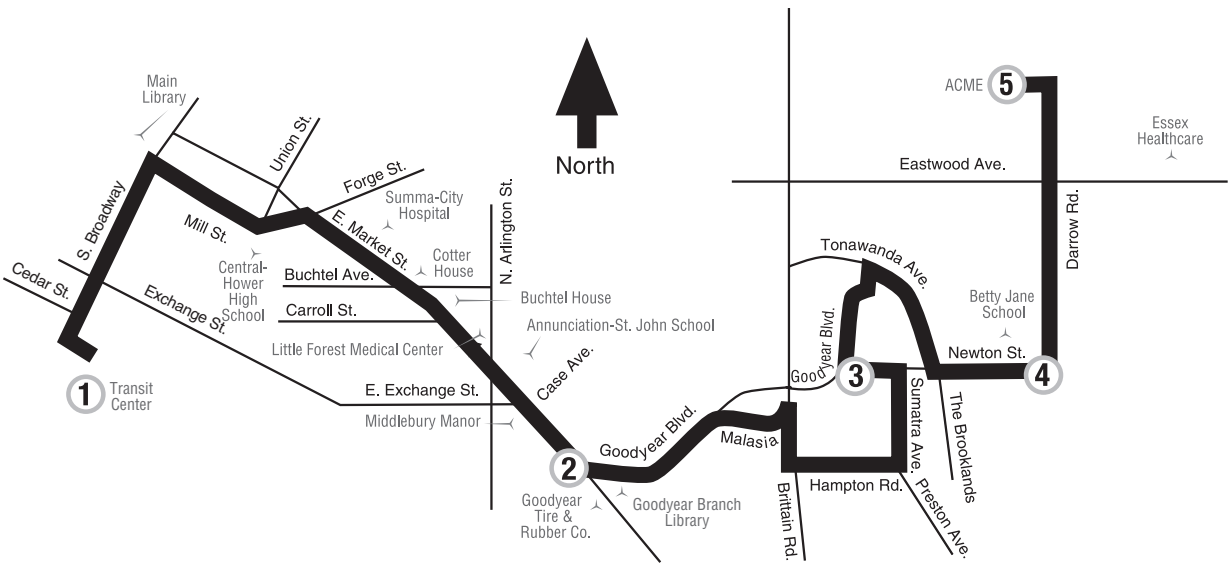

30 Goodyear / Darrow

FROM
Transit Center

FROM
Transit Center

(Times shown below are departure times)
Monday – Friday

	1 Transit Center Westside	2 Goodyear & E. Market	3 Newton & Goodyear	4 Newton & Darrow	5 ACME	Bus continues to...	
AM	6:15	6:27	6:33	6:38	6:43	30 Goodyear/Darrow to Transit Center	
	7:20	7:35	7:41	7:46	7:51	30 Goodyear/Darrow to Transit Center	
	7:50	8:05	8:11	8:16	8:21	30 Goodyear/Darrow to Transit Center	
	8:30	8:45	8:51	8:56	9:01	30 Goodyear/Darrow to Transit Center	
	9:00	9:15	9:21	9:26	9:31	30 Goodyear/Darrow to Transit Center	
	9:50	10:05	10:11	10:16	10:21	30 Goodyear/Darrow to Transit Center	
	10:30	10:45	10:51	10:56	11:01	30 Goodyear/Darrow to Transit Center	
	11:05	11:20	11:26	11:31	11:36	30 Goodyear/Darrow to Transit Center	
	PM	11:40	11:55	12:01	12:06	12:21	30 Goodyear/Darrow to Transit Center
		12:20	12:35	12:41	12:46	12:51	30 Goodyear/Darrow to Transit Center
1:00		1:15	1:21	1:26	1:31	30 Goodyear/Darrow to Transit Center	
1:35		1:50	1:56	2:01	2:06	30 Goodyear/Darrow to Transit Center	
2:20		2:35	2:41	2:46	2:51	30 Goodyear/Darrow to Transit Center	
3:00		3:15	3:21	3:26	3:31	30 Goodyear/Darrow to Transit Center	
3:55		4:10	4:16	4:21	4:26	30 Goodyear/Darrow to Transit Center	
4:20		4:35	4:41	4:46	4:51	30 Goodyear/Darrow to Transit Center	
5:05		5:20	5:26	5:31	5:36	30 Goodyear/Darrow to Transit Center	
5:50		6:05	6:11	6:16	6:21	Ends	
6:20	6:35	6:41	6:46	6:51	30 Goodyear/Darrow to Transit Center		