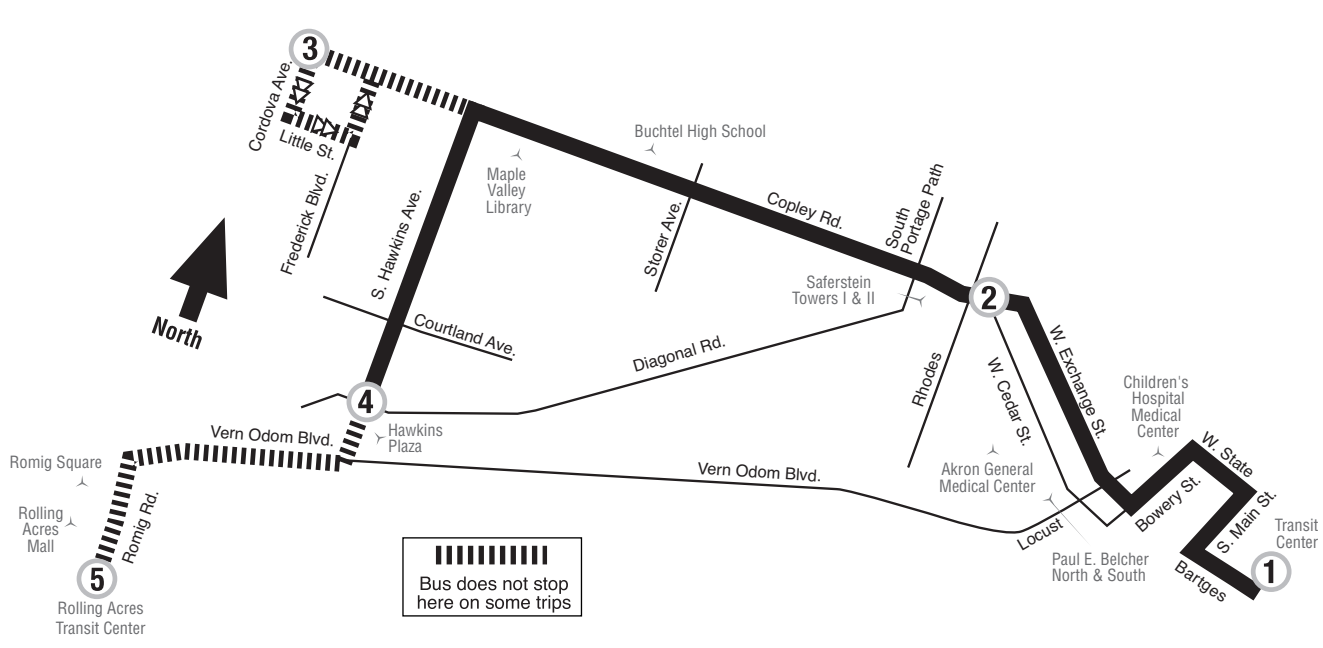

3 Copley Road/Hawkins

FROM
Transit Center

Bus does not stop here on some trips

FROM
Transit Center

(Times shown below are departure times)
Monday – Friday

	1 Transit Center Eastside	2 Copley & Cedar	3 Copley & Cordova	4 S. Hawkins & Diagonal	5 Rolling Acres Transit Center	Bus continues to...
AM	6:15	6:27	6:35	6:40C	....	3 Copley Rd./Hawkins
	6:47	6:55	7:03	7:08C	....	Ends
	7:00	7:15	7:23	7:28	7:35	3 Copley Rd./Hawkins
	7:20	7:35	7:43	7:48	7:55	3 Copley Rd./Hawkins
	7:38	7:53	8:01	8:06	8:13	3 Copley Rd./Hawkins
	7:57	8:12	8:20	8:25	8:32	3 Copley Rd./Hawkins
	8:35	8:50	8:58	9:03	9:10	3 Copley Rd./Hawkins
	9:07	9:22	9:30	9:35	9:42	3 Copley Rd./Hawkins
	9:28	9:43	9:51	9:56	10:03	3 Copley Rd./Hawkins
	10:07	10:22	10:30	10:35	10:42	3 Copley Rd./Hawkins
PM	10:32	10:47	10:55	11:00	11:07	3 Copley Rd./Hawkins
	10:53	11:08	11:16	11:21	11:28	3 Copley Rd./Hawkins
	11:22	11:37	11:45	11:50	11:57	3 Copley Rd./Hawkins
	11:57	12:12	12:20	12:25	12:32	3 Copley Rd./Hawkins
	12:23	12:38	12:46	12:51	12:58	3 Copley Rd./Hawkins
	12:57	1:12	1:20	1:25	1:32	3 Copley Rd./Hawkins
	1:22	1:37	1:45	1:50	1:57	3 Copley Rd./Hawkins
	2:07	2:22	2:30	2:35	2:42	3 Copley Rd./Hawkins
	2:37	2:52	3:00	3:05	3:12	Ends
	3:08	3:22	3:30	3:35	3:41	3 Copley Rd./Hawkins
	3:55	4:03	4:13	4:18	4:25	3 Copley Rd./Hawkins
	4:15	4:28	4:36	4:41	4:48	3 Copley Rd./Hawkins
	4:38	4:53	5:01	5:06	5:13	3 Copley Rd./Hawkins
	5:03	5:18	5:26	5:31	5:38	Ends
	5:50	6:05	6:13	6:18	6:25	3 Copley Rd./Hawkins
	6:20	6:35	6:43	6:48	6:55	Ends
	7:30	7:42	....	7:51	7:57	3 Copley Rd./Hawkins
	8:40	8:52	....	9:01	9:07	3 Copley Rd./Hawkins
9:50	10:02	....	10:11	10:17	3 Copley Rd./Hawkins	
11:00	11:12		11:21	11:27	Ends	

Monday – Friday Notes: .... Bus does not stop C Bus goes to Hawkins & Diagonal only (Does not go to Rolling Acres transit center)

(Times shown below are departure times)
Saturday

	1 Transit Center Eastside	2 Copley & Cedar	3 Copley & Cordova	4 S. Hawkins & Diagonal	5 Rolling Acres Transit Center	Bus continues to...
AM	6:00	6:12	6:20	6:26C	....	3 Copley Rd./Hawkins
	7:10	7:22	7:30	7:36	7:43	3 Copley Rd./Hawkins
	8:30	8:42	8:50	8:56	9:03	3 Copley Rd./Hawkins
	9:00	9:12	9:20	9:26	9:33	3 Copley Rd./Hawkins
	9:50	10:02	10:10	10:16	10:23	3 Copley Rd./Hawkins
	10:27	10:39	10:47	10:53	11:00	3 Copley Rd./Hawkins
	11:20	11:32	11:40	11:46	11:53	3 Copley Rd./Hawkins
	12:00	12:12	12:20	12:26	12:33	3 Copley Rd./Hawkins
	12:47	12:59	1:07	1:13	1:20	3 Copley Rd./Hawkins
	1:20	1:32	1:40	1:46	1:53	3 Copley Rd./Hawkins
PM	1:45	1:57	2:05	2:11	2:18	3 Copley Rd./Hawkins
	2:09	2:21	2:29	2:35	2:42	3 Copley Rd./Hawkins
	2:47	2:59	3:07	3:13	3:20	3 Copley Rd./Hawkins
	3:09	3:21	3:29	3:35	3:42	3 Copley Rd./Hawkins
	3:26	3:38	3:46	3:52	3:59	3 Copley Rd./Hawkins
	4:07	4:19	4:27	4:33	4:40	3 Copley Rd./Hawkins
	4:34	4:46	4:54	5:00	5:07	3 Copley Rd./Hawkins
	5:40	5:52	6:00	6:06	6:13	3 Copley Rd./Hawkins
	6:20	6:32	6:40	6:46	6:53	Ends
	7:15	7:27	7:35	7:41	7:48	3 Copley Rd./Hawkins
	8:30	8:42	8:50	8:56	9:03	3 Copley Rd./Hawkins
	9:50	10:02	10:10	10:16	10:23	Ends