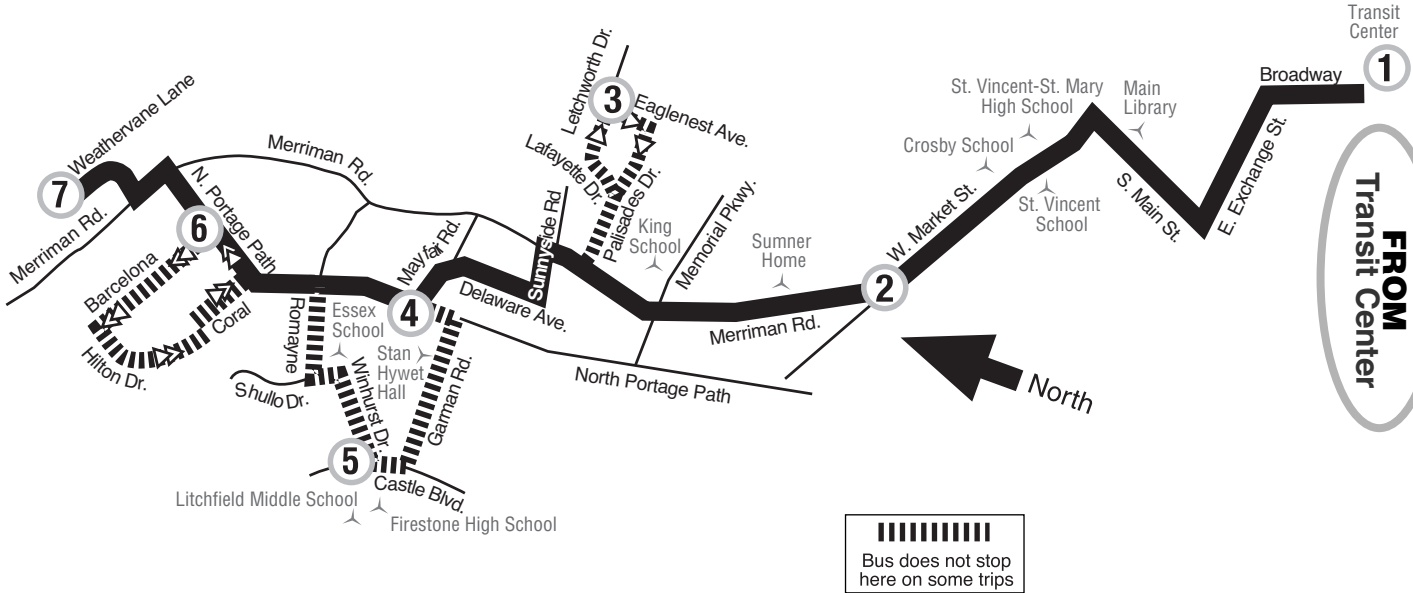

# 28 Merriman Valley

Bus does not stop here on some trips

**FROM**  
Transit Center

(Times shown below are departure times)  
**Monday – Friday**

	1 Transit Center Westside	2 W. Market & Merriman Rd.	3 Leitchworth & Eaglenest	4 Mayfair & Portage Path	5 Castle & Wimmurst	6 Portage Path & Barcelona	7 Weathervane Lane	Bus continues to...
AM	6:15	6:27	....	6:33	....	6:38	6:41	28 Merriman Valley to Transit Center
	7:20	7:35	....	7:42	7:46	7:51	7:56	23 Portage/Graham
	7:45	8:00	....	8:07	8:12	8:17	8:22	Ends
	8:29	8:44	....	8:50	8:55	9:00	9:05	23 Portage/Graham
	10:31	10:46	....	10:52	....	10:57	11:02	23 Portage/Graham
	11:29	11:44	....	11:50	11:54	11:59	<b>12:04</b>	23 Portage/Graham
PM	<b>1:25</b>	<b>1:40</b>	....	<b>1:46</b>	....	<b>1:51</b>	<b>1:56</b>	23 Portage/Graham
	<b>2:21</b>	<b>2:36</b>	....	<b>2:42</b>	....	<b>2:47</b>	<b>2:52</b>	28 Merriman Valley to Transit Center
	<b>3:00</b>	<b>3:15</b>	....	<b>3:22</b>	<b>3:26</b>	<b>3:31B</b>	<b>3:36</b>	23 Portage/Graham
	<b>3:55</b>	<b>4:10</b>	<b>4:18</b>	<b>4:23</b>	<b>4:26</b>	<b>4:31B</b>	<b>4:37</b>	28 Merriman Valley to Transit Center
	<b>4:27</b>	<b>4:42</b>	<b>4:50</b>	<b>4:55</b>	....	<b>5:00</b>	<b>5:04</b>	28 Merriman Valley to Transit Center
	<b>5:24</b>	<b>5:39</b>	<b>5:46</b>	<b>5:51</b>	....	<b>5:56</b>	<b>6:01</b>	Ends
	<b>5:50</b>	<b>6:05</b>	<b>6:12</b>	<b>6:17</b>	....	<b>6:22</b>	<b>6:27</b>	Ends

## 28 Merriman Valley

### WEEKDAY SERVICE ONLY

Effective: June 7, 2009

With Service To:

- St. Vincent - St. Mary School
  - Stan Hywet Hall
  - Weathervane Lane
- With Limited Service To:
- Litchfield Middle School
  - Firestone High School

All Metro Buses are wheelchair accessible

Regional Transit Authority  
416 Kenmore Blvd.  
Akron, Ohio 44301  
www.akronmetro.org