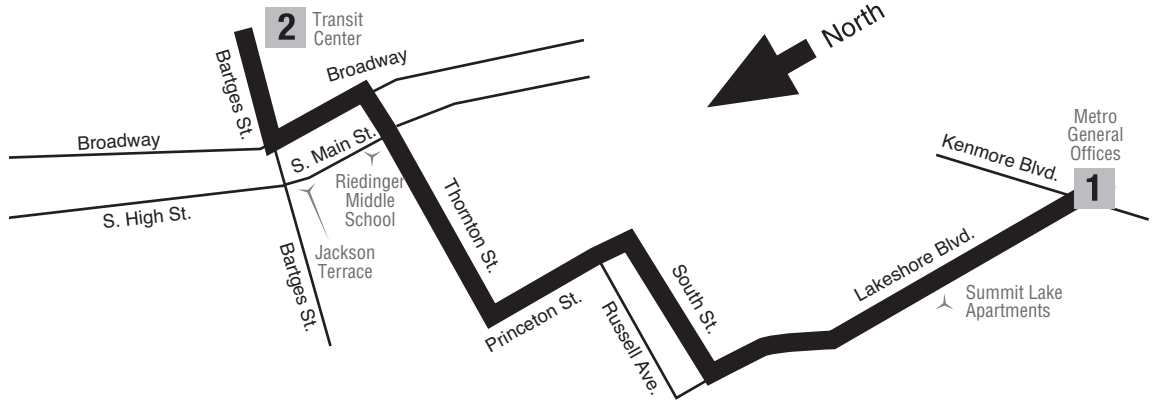

Weatherline[®]
A Topix Weather Service

Time, Temp & Forecast

(330) 869-8686

METRO RTA of Summit County

Updated by 1590 WAKR

24 Lakeshore

TO Transit Center

(Times shown below are departure times)
Monday – Friday

| | 1 Kenmore & Lakeshore | 2 Transit Center | Bus continues to... |
|----|-----------------------|------------------|-----------------------|
| AM | 6:00 | 6:15 | Line-up, then 4 Delia |
| | 7:05 | 7:20 | Line-up, then 4 Delia |
| | 8:10 | 8:22 | 4 Delia |
| | 8:40 | 8:53 | 4 Delia |
| | 9:35 | 9:48 | 4 Delia |
| | 10:15 | 10:28 | 4 Delia |
| PM | 10:42 | 10:55 | 4 Delia |
| | 11:25 | 11:38 | 4 Delia |
| | 1:30 | 1:43 | 4 Delia |
| | 2:05 | 2:18 | 4 Delia |
| | 3:05 | 3:18 | 4 Delia |
| | 4:20 | 4:33 | 4 Delia |
| | 4:45 | 4:58 | 4 Delia |
| | 5:38 | 5:50 | 4 Delia |
| | 6:10 | 6:20 | Line-up, then 4 Delia |

TO Transit Center

(Times shown below are departure times)
Saturday

| | 1 Kenmore & Lakeshore | 2 Transit Center | Bus continues to... |
|----|-----------------------|------------------|----------------------------------|
| AM | 5:45 | 6:00 | Line-up, 33 State Rd./Wyoga Lake |
| | 8:45 | 9:00 | Line-up, 24 Lakeshore |
| PM | 11:05 | 11:20 | Line-up, 5 East Market/Ellet |
| | 11:45 | 12:00 | Line-up, 5 East Market/Ellet |
| | 1:05 | 1:20 | Line-up, 5 East Market/Ellet |
| | 1:35 | 1:50 | 33 State Rd./Wyoga Lake |
| | 1:50 | 2:05 | 4 Delia |
| | 2:25 | 2:40 | 5 East Market/Ellet |
| | 4:25 | 4:38 | 4 Delia |

TO Transit Center