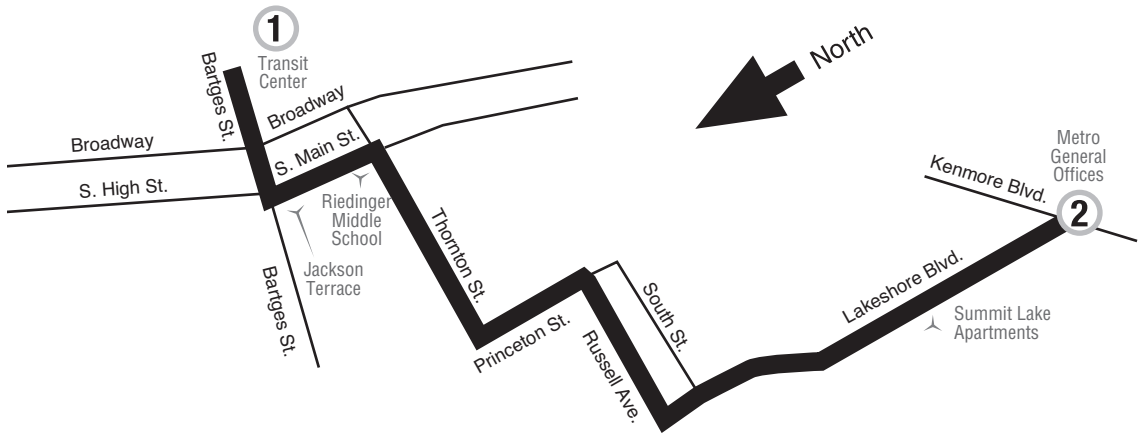

# 24 Lakeshore

**FROM**  
Transit Center

**FROM**  
Transit Center

(Times shown below are departure times)  
**Monday – Friday**

	1 Transit Center Eastside	2 Kenmore & Lakeshore	Bus continues to...
AM	7:20	7:30	Ends
	7:50	8:00	24 Lakeshore to Transit Center
	8:17	8:27	24 Lakeshore to Transit Center
	9:13	9:23	24 Lakeshore to Transit Center
	9:53	10:03	24 Lakeshore to Transit Center
	10:20	10:30	24 Lakeshore to Transit Center
PM	11:03	11:13	24 Lakeshore to Transit Center
	11:58	<b>12:08</b>	Ends
	<b>1:00</b>	<b>1:10</b>	24 Lakeshore to Transit Center
	<b>1:43</b>	<b>1:53</b>	24 Lakeshore to Transit Center
	<b>2:43</b>	<b>2:53</b>	24 Lakeshore to Transit Center
	<b>3:55</b>	<b>4:05</b>	24 Lakeshore to Transit Center
	<b>4:20</b>	<b>4:30</b>	24 Lakeshore to Transit Center
	<b>5:16</b>	<b>5:26</b>	24 Lakeshore to Transit Center
	<b>5:50</b>	<b>6:00</b>	Ends
	<b>6:20</b>	<b>6:30</b>	Ends
	<b>7:30</b>	<b>7:40</b>	Ends
	<b>8:40</b>	<b>8:50</b>	Ends
	<b>9:50</b>	<b>10:00</b>	Ends

(Times shown below are departure times)  
**Saturday**

	1 Transit Center Eastside	2 Kenmore & Lakeshore	Bus continues to...
AM	8:20	8:30	24 Lakeshore
	9:00	9:10	Ends
PM	11:00	11:10	24 Lakeshore
	<b>12:47</b>	<b>12:57</b>	24 Lakeshore
	<b>1:27</b>	<b>1:37</b>	24 Lakeshore
	<b>2:03</b>	<b>2:13</b>	24 Lakeshore
	<b>4:07</b>	<b>4:17</b>	24 Lakeshore
	<b>4:25</b>	<b>4:35</b>	Ends

# 24 Lakeshore

**Monday through Saturday Only**

Effective: June 7, 2009

With Service To:

- Summit Lake Apartments
- Riedinger Middle School
- Jackson Terrace Apts.
- METRO Administrative Offices

All Metro Buses are wheelchair accessible

Regional Transit Authority  
416 Kenmore Blvd.  
Akron, Ohio 44301  
www.akronmetro.org

**SERVING SUMMIT COUNTY**

For information call

Monday through Friday (8:00 am – 5:30 pm)

Saturday and Sunday (9:00 am – 3:00 pm)