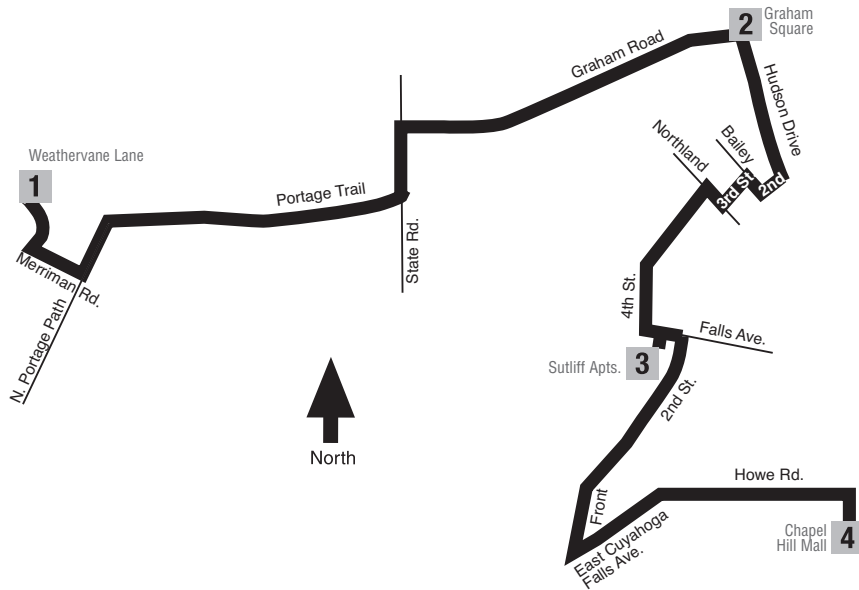

Weatherline
Weather & Forecast

Time, Temp & Forecast
(330) 869-8686

METRO RTA of Summit County
 Updated by 1590 WAKR

23 Portage / Graham

**TO Chapel Hill from
 Weathervane Lane**

(Times shown below are departure times)
Monday – Friday

	1 Weathervane Lane	2 Hudson & Graham	3 Suttiff Apartments	4 Chapel Hill Mail	Bus continues to...
AM	8:20	8:35	8:45	8:55	23 Portage/Graham
	9:15	9:30	9:40	9:50	23 Portage/Graham
	11:15	11:30	11:40	11:50	23 Portage/Graham
PM	12:12	12:27	12:37	12:47	23 Portage/Graham
	2:04	2:19	2:29	2:39	23 Portage/Graham
	3:40	3:55	4:05	4:15	Ends

**TO Chapel Hill from
 Weathervane Lane**

**TO
 Chapel Hill**

Monday – Friday Notes: