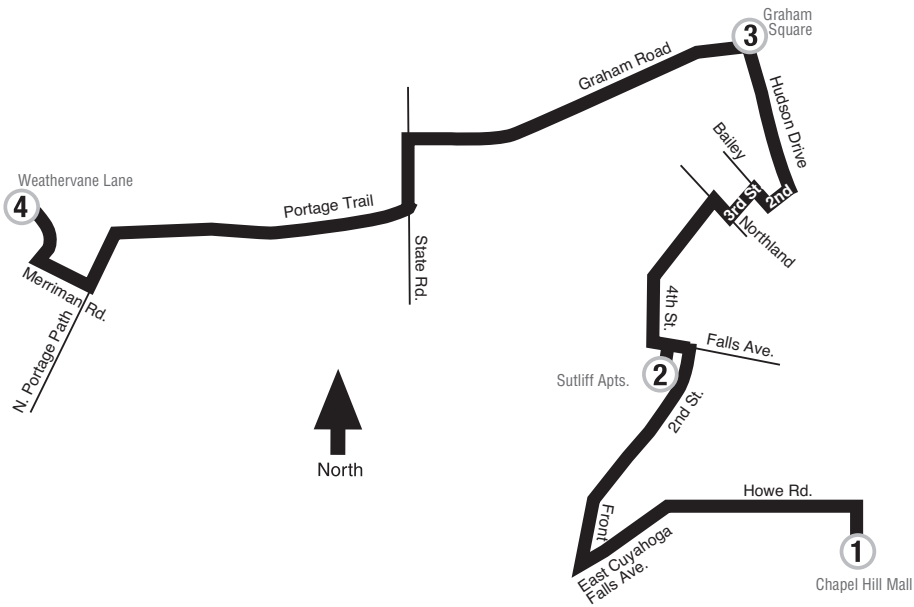

23 Portage / Graham

FROM
Chapel Hill to
Weathervane
Lane

FROM
Chapel Hill to
Weathervane
Lane

FROM
Chapel Hill

Monday – Friday
(Times shown below are departure times)

	1 Chapel Hill Mall	2 Sutliff Apts.	3 Hudson & Graham	4 Weathervane Lane	Bus continues to...
AM	7:01	7:11	7:20	7:35	28 Merriman Valley
	9:10	9:20	9:29	9:44	28 Merriman Valley
	10:05	10:15	10:26	10:41	28 Merriman Valley
PM	12:00	12:10	12:21	12:36	28 Merriman Valley
	1:00	1:10	1:21	1:36	28 Merriman Valley
	2:55	3:05	3:16	3:31	28 Merriman Valley

Monday – Friday Notes:

23 Portage / Graham

WEEKDAYS ONLY
Effective: June 7, 2009

With Service To:

- Chapel Hill Mall
- Sutliff Apartments
- Graham Square
- Weathervane Lane

All Metro Buses are wheelchair accessible

Regional Transit Authority
416 Kenmore Blvd.
Akron, Ohio 44301
www.akronmetro.org

SERVING SUMMIT COUNTY

For information call

Monday through Friday (8:00 am – 5:30 pm)
Saturday and Sunday (9:00 am – 3:00 pm)