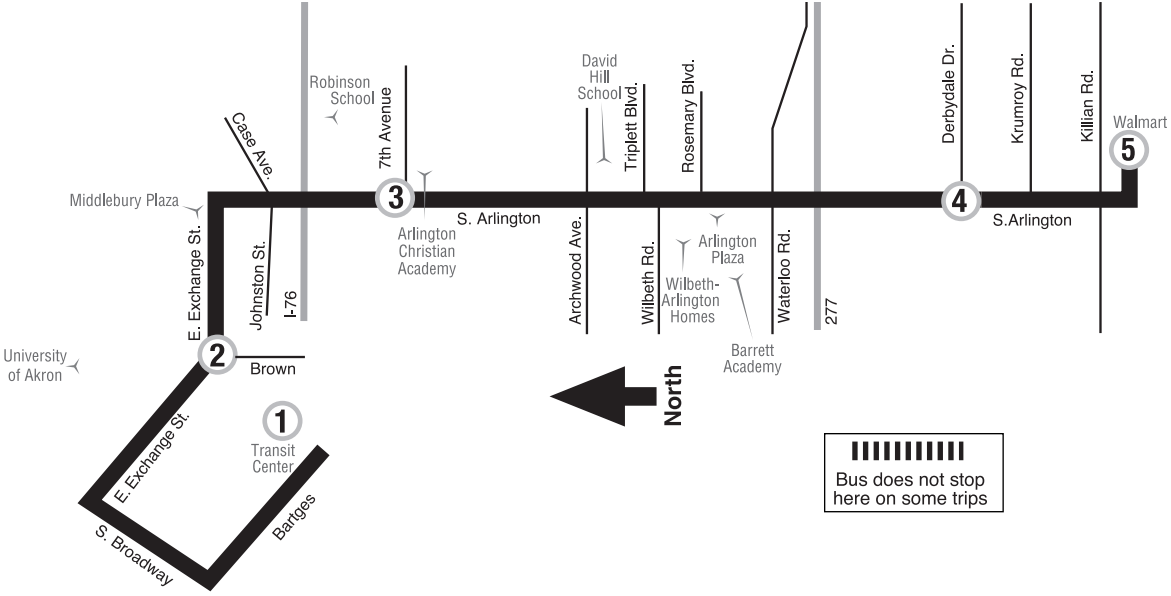

# 2 Arlington

**FROM**  
Transit Center

Bus does not stop here on some trips

**FROM**  
Transit Center

(Times shown below are departure times)  
**Monday – Friday**

	1 Transit Center Eastside	2 E. Exchange & Brown	3 7th & Arlington	4 Derbydale & Arlington	5 Walmart - Arlington	Bus continues to...
AM	5:30	5:35	5:43	5:53	6:03	2 Arlington to Transit Center
	6:15	6:22	6:30	6:40	6:50	2 Arlington to Transit Center
	7:00	7:07	7:15	7:25	7:35	2 Arlington to Transit Center
	7:20	7:27	7:36	7:46	7:56	2 Arlington to Transit Center
	7:40	7:47	7:56	8:06	8:16	2 Arlington to Transit Center
	8:05	8:12	8:21	8:31	8:41	2 Arlington to Transit Center
	8:30	8:37	8:46	8:56	9:06	2 Arlington to Transit Center
	8:43	8:50	8:59	9:09	9:19	2 Arlington to Transit Center
	9:28	9:35	9:44	9:54	10:04	2 Arlington to Transit Center
	9:53	9:59	10:08	10:18	10:28	2 Arlington to Transit Center
	10:13	10:20	10:29	10:39	10:49	2 Arlington to Transit Center
	10:54	11:01	11:10	11:20	11:30	2 Arlington to Transit Center
	11:26	11:31	11:40	11:50	12:00	2 Arlington to Transit Center
	11:48	11:55	12:04	12:14	12:24	2 Arlington to Transit Center
	12:26	12:33	12:42	12:52	1:02	2 Arlington to Transit Center
	12:53	1:00	1:09	1:19	1:29	2 Arlington to Transit Center
PM	1:18	1:25	1:34	1:44	1:54	2 Arlington to Transit Center
	1:48	1:55	2:04	2:14	2:24	2 Arlington to Transit Center
	2:13	2:20	2:29	2:39	2:49	2 Arlington to Transit Center
	2:32	2:39	2:45	2:55	3:05	2 Arlington to Transit Center
	2:43	2:49	2:58	3:08	3:18	2 Arlington to Transit Center
	3:09	3:16	3:25	3:35	3:45	2 Arlington to Transit Center
	3:28	3:35	3:44	3:54	4:04	2 Arlington to Transit Center
	3:55	4:02	4:11	4:21	4:31	2 Arlington to Transit Center
	4:05	4:12	4:21	4:31	4:41	2 Arlington to Transit Center
	4:20	4:27	4:36	4:46	4:56	Ends
	4:45	4:52	5:01	5:11	5:21	2 Arlington to Transit Center
	5:02	5:09	5:18	5:28	5:38	2 Arlington to Transit Center
	5:22	5:29	5:38	5:48	5:58	Ends
	5:35	5:42	5:51	6:01	6:11	Ends
	5:50	5:57	6:06	6:16	6:26	2 Arlington to Transit Center
	6:20	6:27	6:36	6:46	6:56	Ends
	7:30	7:37	7:46	7:56	8:06	Ends
	8:40	8:46	8:55	9:05	9:15	Ends
	9:50	9:56	10:05	10:15	10:25	2 Arlington to Transit Center
	11:00	11:06	11:13	11:23	11:33	Ends