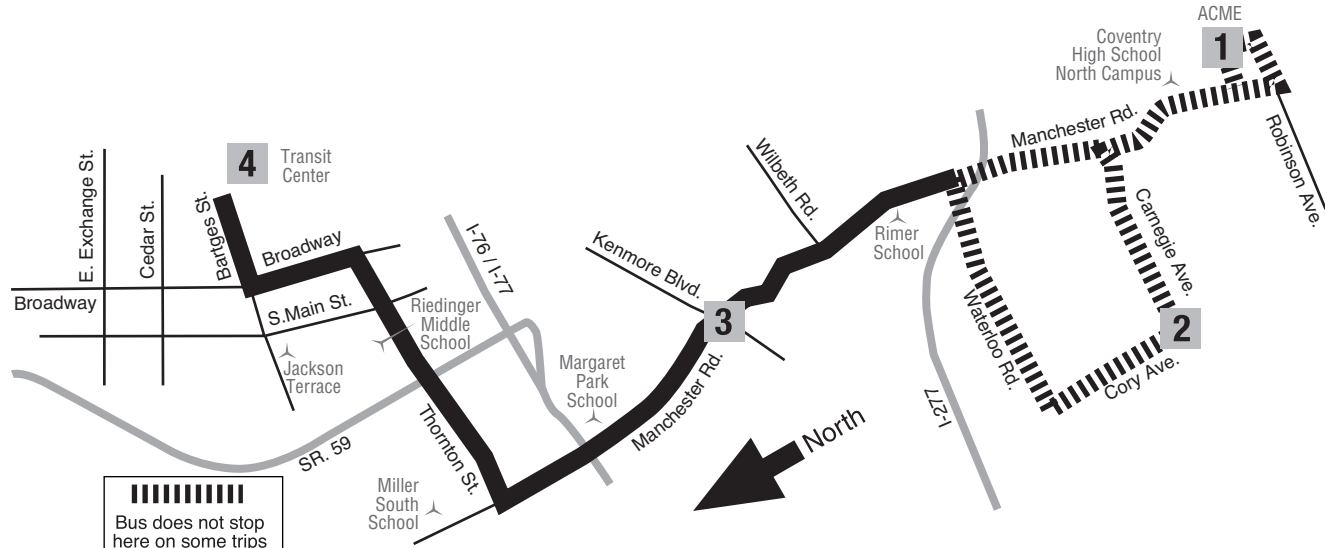

18 Thornton / Manchester

TO Transit Center

(Times shown below are departure times)
Monday – Friday

TO Transit Center

	1 ACME Manchester Rd.	2 Cory & Carnegie	3 Kenmore & Manchester Rd.	4 Transit Center	Bus continues to...
AM	.....	.....	5:18	5:30	Ends
	5:44	5:50	6:00	6:15	Line-up, then 34 Cascade Village/Uhler
	6:22	6:28	6:38	6:50	34 Cascade Village/Uhler
	6:44	6:50	7:00	7:20	Line-up, then 34 Cascade Village/Uhler
	7:19	7:25	7:35	7:50	34 Cascade Village/Uhler
	7:58	8:04	8:14	8:30	34 Cascade Village/Uhler
	8:40	8:46	8:54	9:10	34 Cascade Village/Uhler
	9:11	9:17	9:25	9:41	34 Cascade Village/Uhler
	9:42	9:48	9:56	10:12	34 Cascade Village/Uhler
	10:10	10:16	10:24	10:40	34 Cascade Village/Uhler
	10:50	10:56	11:04	11:20	34 Cascade Village/Uhler
PM	11:30	11:36	11:44	12:00	34 Cascade Village/Uhler
	12:05	12:11	12:19	12:35	34 Cascade Village/Uhler
	12:34	12:40	12:48	1:04	34 Cascade Village/Uhler
	1:03	1:09	1:17	1:33	34 Cascade Village/Uhler
	1:41	1:47	1:55	2:11	34 Cascade Village/Uhler
	2:25	2:31	2:39	2:55	34 Cascade Village/Uhler
	3:00	3:06	3:14	3:30	Line-up, then 34 Cascade Village/Uhler
	3:21	3:27	3:35	3:55	Line-up, then 34 Cascade Village/Uhler
	3:45	3:51	3:59	4:20	Line-up, then 34 Cascade Village/Uhler
	4:33	4:39	4:47	5:03	34 Cascade Village/Uhler
	5:16	5:22	5:30	5:50	Line-up, then 34 Cascade Village/Uhler
	5:53B	.....	6:03	6:20	Line-up, then 34 Cascade Village/Uhler
	6:53B	.....	7:03	7:30	Line-up, then 34 Cascade Village/Uhler
	8:13B	.....	8:23	8:40	Line-up, then 18 Thornton/Manchester
	9:23B	.....	9:33	9:50	Line-up, then 18 Thornton/Manchester
	10:30B	.....	10:40	11:00	Line-up, then 18 Thornton/Manchester

Monday – Friday Notes: ..... Bus does not stop
B Bus stays on Manchester Road to Thornton

(Times shown below are departure times)
Saturday

TO Transit Center

	1 ACME Manchester Rd.	2 Cory & Carnegie	3 Kenmore & Manchester Rd.	4 Transit Center	Bus continues to...
AM	6:44	6:50	6:58	7:10	Line-up, then 34 Cascade Village/Uhler
	7:59	8:05	8:13	8:30	Line-up, then 34 Cascade Village/Uhler
	9:20	9:26	9:34	9:50	Line-up, then 34 Cascade Village/Uhler
	10:43	10:49	10:59	11:20	Line-up, then 34 Cascade Village/Uhler
PM	12:00	12:06	12:14	12:30	34 Cascade Village/Uhler
	12:50	12:56	1:04	1:20	Line-up, then 34 Cascade Village/Uhler
	2:00	2:06	2:14	2:30	34 Cascade Village/Uhler
	2:50	2:56	3:04	3:20	34 Cascade Village/Uhler
	3:40	3:46	3:54	4:10	34 Cascade Village/Uhler
	5:06	5:12	5:20	5:40	Line-up, then 34 Cascade Village/Uhler
	6:49	6:55	7:03	7:15	Line-up, then 34 Cascade Village/Uhler
	8:02	8:08	8:15	8:30	Line-up, then 34 Cascade Village/Uhler
	9:17	9:23	9:30	9:50	Line-up, then 34 Cascade Village/Uhler

(Times shown below are departure times)
Sunday

TO Transit Center