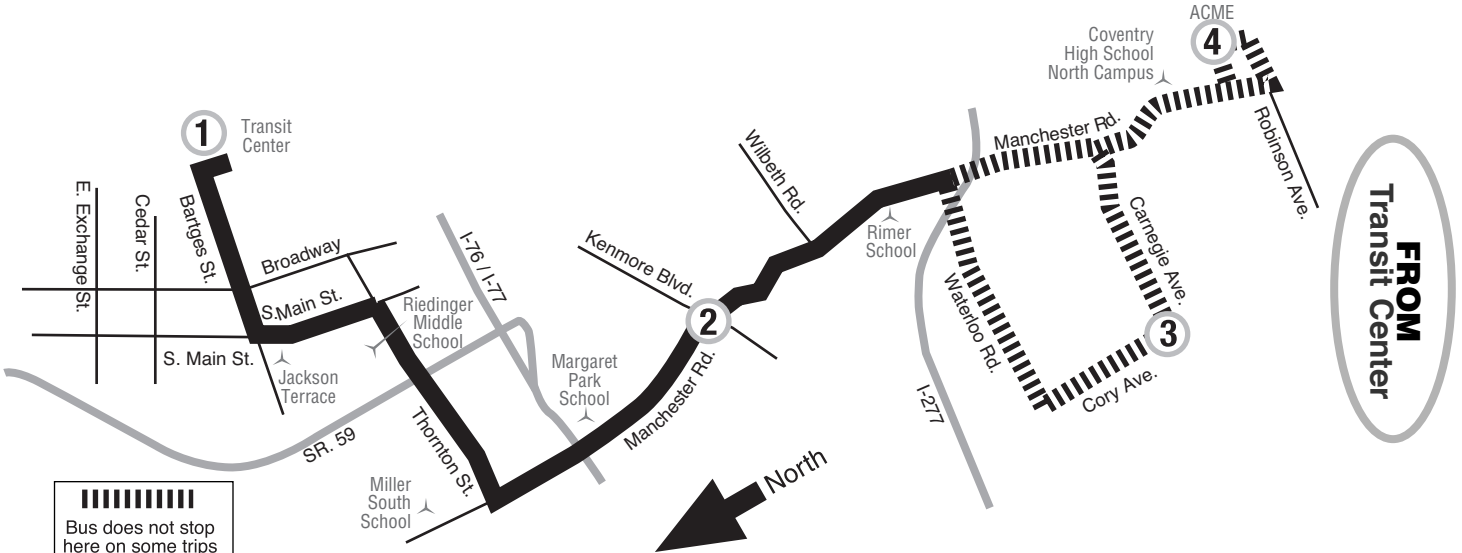

# 18 Thornton / Manchester

**FROM**  
Transit Center

**FROM**  
Transit Center

**Monday – Friday**  
(Times shown below are departure times)

	1 Transit Center Eastside	2 Kenmore & Manchester Rd.	3 Cory & Carnegie	4 ACME Manchester Rd.	Bus continues to...
AM	6:15	6:25	6:32	6:38	18 Thornton/Manchester to Transit Center
	6:50	7:00	7:07	7:13	18 Thornton/Manchester to Transit Center
	7:20	7:30	7:37	7:43	18 Thornton/Manchester to Transit Center
	8:02	8:12	8:19	8:25	18 Thornton/Manchester to Transit Center
	8:33	8:43	8:50	8:56	18 Thornton/Manchester to Transit Center
	9:04	9:14	9:21	9:27	18 Thornton/Manchester to Transit Center
	9:32	9:42	9:49	9:55	18 Thornton/Manchester to Transit Center
	10:13	10:23	10:30	10:36	18 Thornton/Manchester to Transit Center
	10:53	11:03	11:10	11:16	18 Thornton/Manchester to Transit Center
	11:25	11:35	11:42	11:48	18 Thornton/Manchester to Transit Center
	11:56	<b>12:06</b>	<b>12:13</b>	<b>12:19</b>	18 Thornton/Manchester to Transit Center
PM	<b>12:22</b>	<b>12:32</b>	<b>12:39</b>	<b>12:45</b>	18 Thornton/Manchester to Transit Center
	<b>1:08</b>	<b>1:21</b>	<b>1:28</b>	<b>1:37</b>	18 Thornton/Manchester to Transit Center
	<b>1:44</b>	<b>1:54</b>	<b>2:01</b>	<b>2:07</b>	18 Thornton/Manchester to Transit Center
	<b>2:18</b>	<b>2:28</b>	<b>2:35</b>	<b>2:41</b>	18 Thornton/Manchester to Transit Center
	<b>2:48</b>	<b>2:58</b>	<b>3:05</b>	<b>3:11</b>	18 Thornton/Manchester to Transit Center
	<b>3:15</b>	<b>3:25</b>	<b>3:32</b>	<b>3:38</b>	18 Thornton/Manchester to Transit Center
	<b>3:55</b>	<b>4:05</b>	<b>4:12</b>	<b>4:18</b>	18 Thornton/Manchester to Transit Center
	<b>4:43</b>	<b>4:53</b>	<b>5:00</b>	<b>5:06</b>	18 Thornton/Manchester to Transit Center
	<b>5:16</b>	<b>5:26</b>	<b>5:33</b>	<b>5:39</b>	18 Thornton/Manchester to Transit Center
	<b>5:50</b>	<b>6:00</b>	<b>6:07</b>	<b>6:13</b>	Ends
	<b>6:20</b>	<b>6:30</b>	<b>6:37</b>	<b>6:43</b>	18 Thornton/Manchester to Transit Center
	<b>7:30</b>	<b>7:38</b>	<b>7:45</b>	<b>7:51</b>	18 Thornton/Manchester to Transit Center
	<b>8:40</b>	<b>8:48</b>	<b>8:55</b>	<b>9:01</b>	18 Thornton/Manchester to Transit Center
	<b>9:50</b>	<b>9:58</b>	<b>10:05</b>	<b>10:11</b>	18 Thornton/Manchester to Transit Center
	<b>11:00</b>	<b>11:10</b>	....	....	Ends