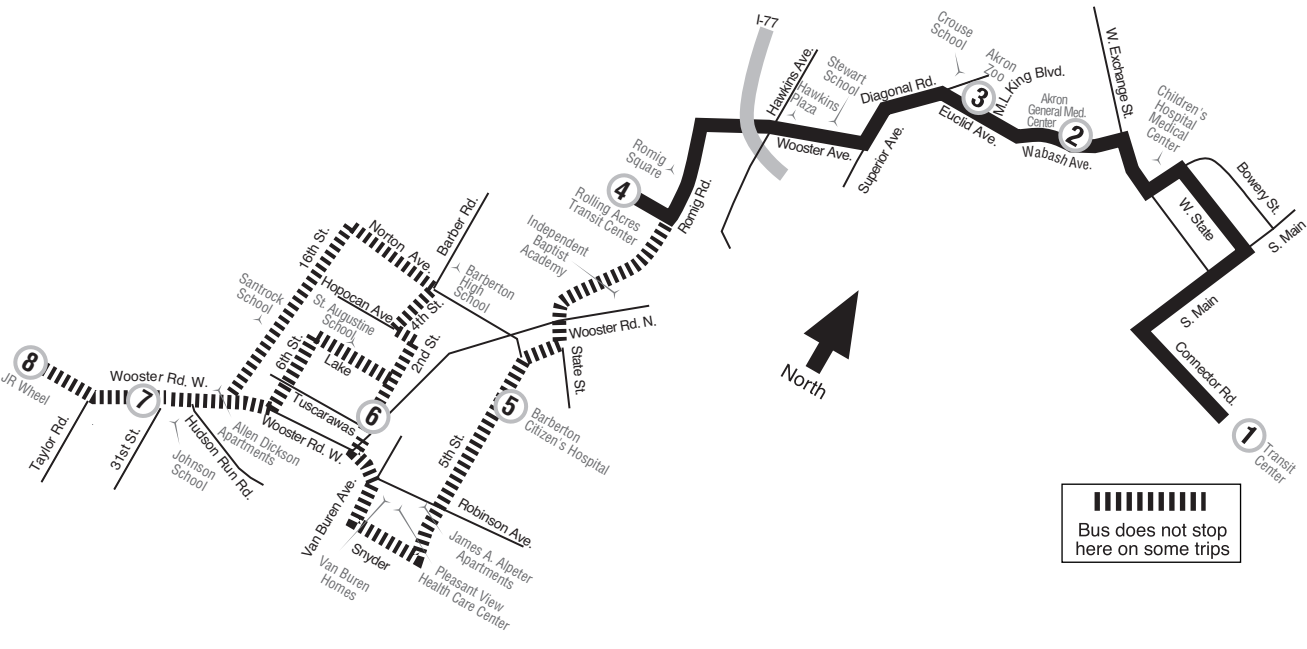

14X Barberton Express

FROM
Transit Center

FROM
Transit Center

(Times shown below are departure times)
Monday – Friday

	1 Transit Center Eastside	2 Akron General Medical Center	3 Akron Zoo	4 Rolling Acres Transit Center	5 Barberton Hospital	6 2nd & Tuscarawas	7 31st St. & Wooster	8 JR Wheel	Bus continues to...
AM	5:30	5:42	....	5:55	6:02	6:10	6:15	6:21	14X Express to Transit Center
	6:15	6:27	....	6:42	6:50	7:00	7:05	7:12	14 Euclid to Transit Center
	6:45C	6:57	....	7:14	7:22	7:32	....	....	Ends
	7:20	7:32	....	7:49	7:57	8:07	8:13	8:18	14 Euclid to Transit Center
	7:45	7:58	....	8:18	....	....	....	....	14 Euclid to Transit Center
	8:23	8:36	....	8:56	9:04	9:14	....	....	14 Euclid to Transit Center
	8:55	9:08	9:13	9:30	9:38	9:48	9:54	9:59	14 Euclid to Transit Center
	9:13	9:26	9:31	9:48	....	....	....	....	14 Euclid to Transit Center
	9:43	9:56	10:01	10:18	10:26	10:36	10:42	10:47	14 Euclid to Transit Center
PM	10:20	10:33	10:38	10:55	11:03	11:13	....	....	14 Euclid to Transit Center
	10:46	10:59	....	11:19	11:27	11:37	11:43	11:48	14 Euclid to Transit Center
	11:28	11:41	11:46	12:03	12:11	12:21	....	....	14 Euclid to Transit Center
	12:13	12:26	12:31	12:48	12:56	1:06	1:12	1:17	14 Euclid to Transit Center
	12:47	1:00	1:05	1:22	1:30	1:40	1:46	1:51	14 Euclid to Transit Center
	1:22	1:35	1:40	1:57	2:05	2:15	2:21	2:26	14 Euclid to Transit Center
	1:43	1:56	....	2:16	....	....	....	....	14 Euclid to Transit Center
	2:37	2:50	2:55	3:02	3:10	3:20	3:26	3:31	14 Euclid to Transit Center
	3:33	3:46	3:51	4:08	4:16	4:26	....	....	14 Euclid to Transit Center
	3:55	4:08	....	4:30	4:38	4:48	4:54	4:59	14 Euclid to Transit Center
	4:20	4:33	4:38	4:55	....	....	....	....	14 Euclid to Transit Center
	4:39B	....	....	....	5:15	5:25	5:31	5:36	Ends
	5:22	5:35	....	5:55	6:03	6:13	....	....	14 Euclid to Transit Center
	5:50	6:05	....	6:25	6:33	6:43	6:49	6:54	Ends
	6:20	6:35	....	6:55	7:03	7:13	7:19	7:24	14 Euclid to Transit Center
	7:30	7:45	....	8:05	8:13	8:23	8:29	8:34	14 Euclid to Transit Center
	8:40	8:55	....	9:15	9:22	9:30	9:35	9:40	14 Euclid to Transit Center
	9:50	10:02	....	10:19	....	....	....	....	14 Euclid to Transit Center
	....	....	....	10:25	10:31	10:41	10:46	10:50	14 Euclid to Transit Center
	11:00	11:10	....	11:30	....	....	....	....	Ends

Monday – Friday Notes: .... Bus does not stop
B Bus expresses from the Transit Center
C This trip drops off at Barberton High School at 7:33 AM school days only, then continues on Norton to 15th to Wooster Rd. (Does not apply to this schedule)

(Times shown below are departure times)
Saturday