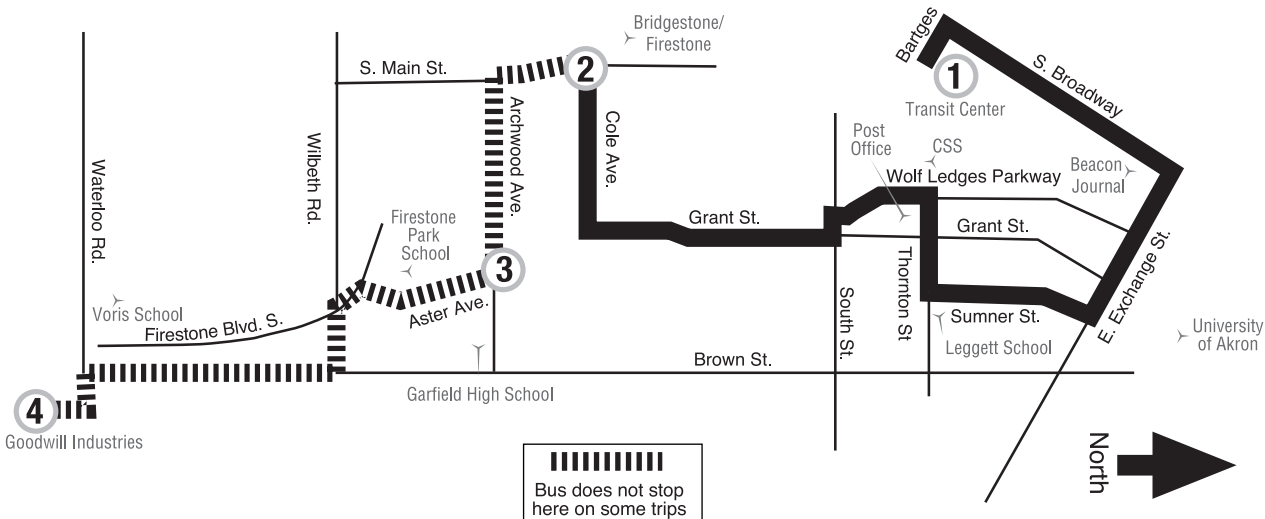

13 Grant / Firestone Park

FROM
Transit Center

FROM
Transit Center

Monday – Friday
(Times shown below are departure times)

	1 Transit Center Eastside	2 Cole & Main	3 Archwood & Aster	4 Goodwill Industries	Bus continues to...
AM	6:15	6:30	6:34	6:43	13 Grant/Firestone Park to Transit Center
	7:00	7:15	7:19	7:28	13 Grant/Firestone Park to Transit Center
	7:20B	7:35	7:39	7:50	13 Grant/Firestone Park to Transit Center
	7:50	8:05	8:09	8:18	13 Grant/Firestone Park to Transit Center
	8:41	8:56	9:00	9:09	13 Grant/Firestone Park to Transit Center
	9:08	9:23	9:27	9:36	13 Grant/Firestone Park
	9:46	10:01	10:05	10:14	13 Grant/Firestone Park to Transit Center
	10:16	10:31	10:34	10:43	13 Grant/Firestone Park to Transit Center
	10:43	10:58	11:01	11:10	13 Grant/Firestone Park to Transit Center
	11:31	11:46	11:49	11:58	13 Grant/Firestone Park to Transit Center
PM	12:04	12:19	12:23	12:32	13 Grant/Firestone Park to Transit Center
	1:06	1:21	1:25	1:34	13 Grant/Firestone Park to Transit Center
	1:28	1:43	1:47	1:56	13 Grant/Firestone Park to Transit Center
	2:20	2:35	2:39	2:48	13 Grant/Firestone Park to Transit Center
	2:51E	3:06	3:10	3:19	13 Grant/Firestone Park to Transit Center
	3:55	4:10	4:14	4:23	13 Grant/Firestone Park to Transit Center
	4:20	4:35	4:39	4:48	13 Grant/Firestone Park to Transit Center
	5:09	5:24	5:28	5:37	13 Grant/Firestone Park to Transit Center
	5:50	6:05	6:09	6:18	13 Grant/Firestone Park
	6:20	6:35	6:39	6:48	13 Grant/Firestone Park to Transit Center
	7:30	7:45	7:49	7:58	13 Grant/Firestone Park to Transit Center
	8:40	8:55	8:59	9:08	13 Grant/Firestone Park to Transit Center
	9:50	10:05	....	....	Ends

Monday – Friday Notes: .... Bus does not stop
B Bus travels straight on Archwood to Brown
E Bus travels on Summer, Cross, Sherman, & Thornton Streets school days only (Does not apply to this schedule)

Saturday
(Times shown below are departure times)

	1 Transit Center Eastside	2 Cole & Main	3 Archwood & Aster	4 Goodwill Industries	Bus continues to...
AM	7:10	7:25	7:29	7:38	13 Grant/Firestone Park to Transit Center
	8:30	8:45	8:49	8:58	13 Grant/Firestone Park to Transit Center
	9:00	9:15	9:19	9:28	13 Grant/Firestone Park to Transit Center
	9:50	10:05	10:09	10:18	13 Grant/Firestone Park to Transit Center
	10:54	11:09	11:13	11:22	13 Grant/Firestone Park to Transit Center
	11:20	11:35	11:39	11:48	13 Grant/Firestone Park to Transit Center
PM	12:00	12:15	12:19	12:28	13 Grant/Firestone Park to Transit Center
	1:20	1:35	1:39	1:48	13 Grant/Firestone Park to Transit Center
	1:54	2:09	2:13	2:22	13 Grant/Firestone Park to Transit Center
	2:39	2:54	2:58	3:07	13 Grant/Firestone Park to Transit Center
	4:01	4:16	4:20	4:29	13 Grant/Firestone Park to Transit Center
	4:29	4:44	4:48	4:57	Ends
	5:40	5:55	5:59	6:08	13 Grant/Firestone Park to Transit Center
	7:15	7:30	7:34	7:43	13 Grant/Firestone Park to Transit Center
	8:30	8:45	8:49	....	Ends
	9:50	10:10	....	....	Ends

Saturday Notes: .... Bus does not stop

Sunday
(Times shown below are departure times)