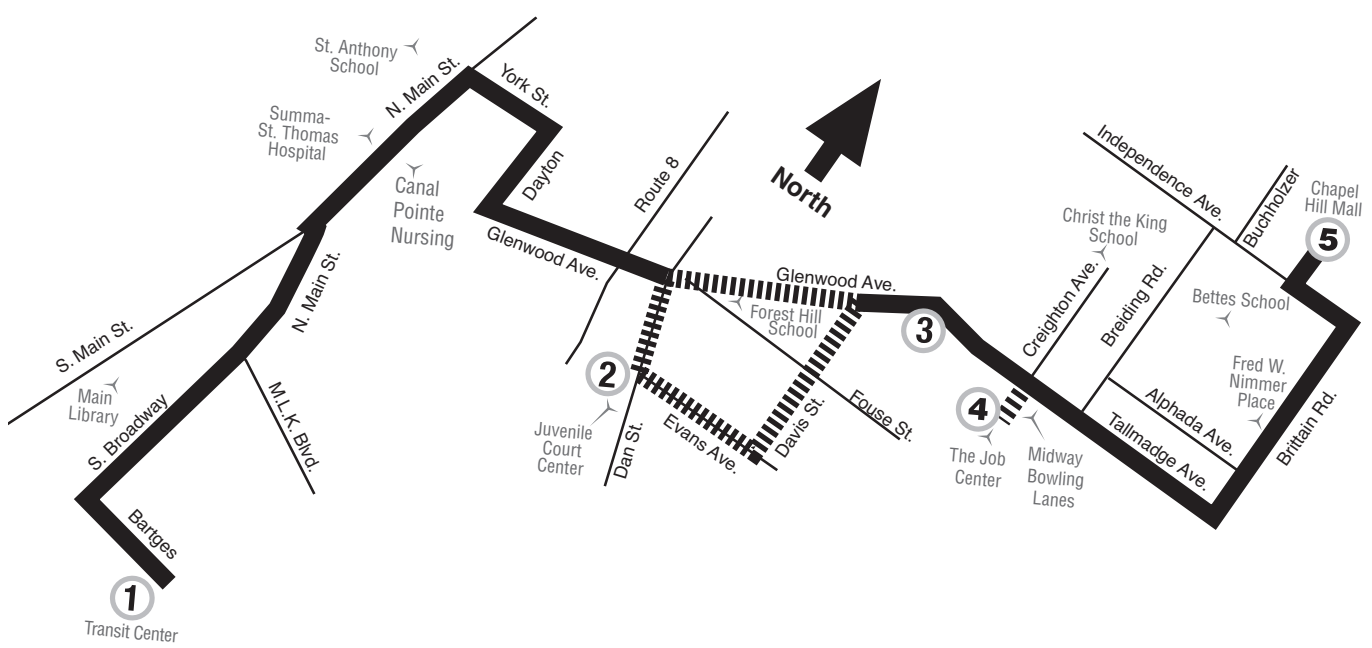

12 Tallmadge Hill

FROM
Transit Center

FROM
Transit Center

(Times shown below are departure times)
Monday – Friday

	1 Transit Center Eastside	2 Evans & Dan	3 Tallmadge & Glenwood	4 The Job Center	5 Chapel Hill Mall	Bus continues to...
AM	6:15	6:28	6:31	6:38	12 Tallmadge Hill
	6:40	6:53	6:56	7:04	12 Tallmadge Hill
	7:20	7:33	7:36	7:45	12 Tallmadge Hill
	7:40	7:55	8:00	8:05	8:15	12 Tallmadge Hill
	8:10	8:25	8:30	8:35	8:47	12 Tallmadge Hill
	8:36	8:51	8:56	9:01	9:13	12 Tallmadge Hill
	9:00	9:15	9:20	9:25	9:37	12 Tallmadge Hill
	9:52	10:07	10:12	10:17	10:29	12 Tallmadge Hill
	10:26	10:41	10:46	10:51	11:03	12 Tallmadge Hill
	10:55	11:10	11:15	11:20	11:32	12 Tallmadge Hill
PM	11:31	11:46	11:51	11:56	12:08	12 Tallmadge Hill
	12:01	12:16	12:21	12:26	12:38	12 Tallmadge Hill
	12:46	1:01	1:06	1:11	1:23	12 Tallmadge Hill
	1:16	1:31	1:36	1:41	1:53	12 Tallmadge Hill
	2:21	2:36	2:41	2:46	2:58	12 Tallmadge Hill
	2:43	2:58	3:03	3:08	3:20	12 Tallmadge Hill
	3:31	3:46	3:51	3:56	4:08	12 Tallmadge Hill
	3:55	4:10	4:15	4:20	4:32	10Howard/Portage Trail
	4:20	4:35	4:40	4:45	4:57	12 Tallmadge Hill
	5:09	5:24	5:29	5:41	12 Tallmadge Hill
	5:50	6:05	6:09	6:21	12 Tallmadge Hill
	6:20	6:35	6:39	6:51	12 Tallmadge Hill
	7:30B	7:50	8:02	12 Tallmadge Hill
	8:40B	9:00	9:12	12 Tallmadge Hill