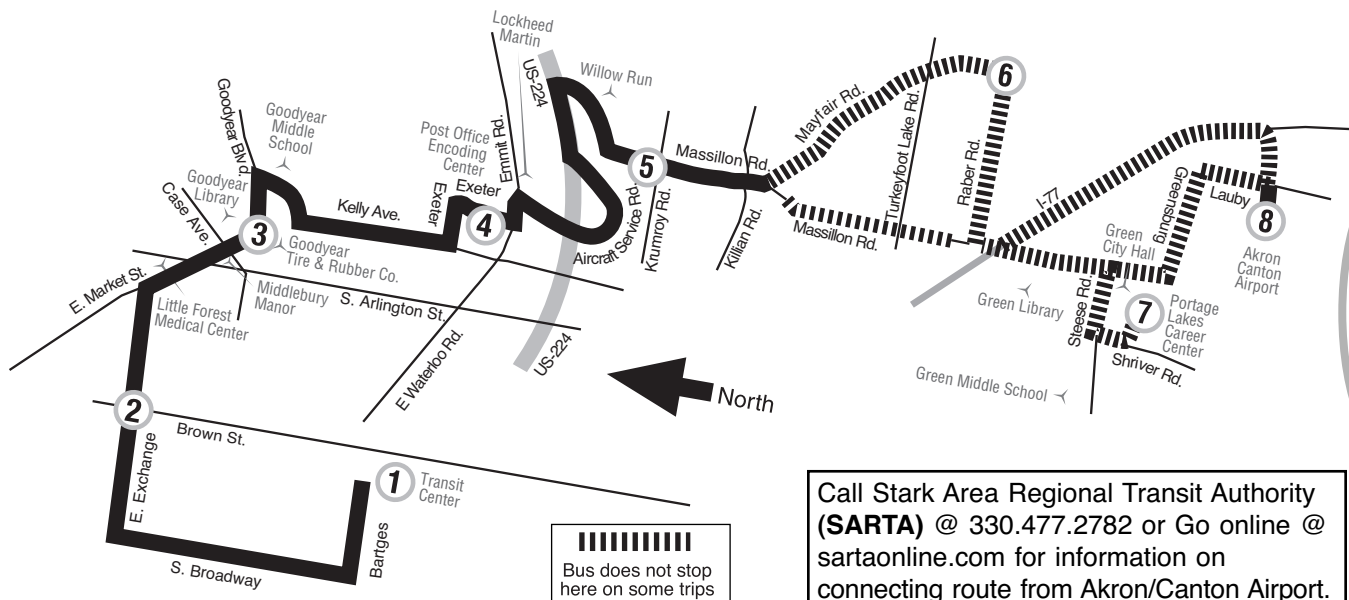

110 Green / Springfield

FROM
Transit Center

Call Stark Area Regional Transit Authority (SARTA) @ 330.477.2782 or Go online @ sartaonline.com for information on connecting route from Akron/Canton Airport.

FROM
Transit Center

(Times shown below are departure times)
Monday – Friday

	1 Transit Center Eastside	2 Exchange St. & Brown St.	3 Goodyear & E. Market	4 Lockheed Martin	5 Krumroy & Massillon Rd.	6 Rober Rd. & Mayfair	7 Portage Lakes Career Center	8 Akron-Canton Airport	Bus continues to...
AM	6:15	6:21	6:26	6:36	6:42T	6:56	7:05	110 Green/Springfield
	7:20	7:28	7:35	7:44	7:50T	8:01	110 Green/Springfield
	8:20	8:28	8:35	8:44	8:50	9:00	9:15	Ends
PM	12:00	12:08	12:15	12:26	12:31	12:41	12:59	110 Green/Springfield
	2:16	2:24	2:31	2:42	2:47T	2:58	110 Green/Springfield
	3:10	3:18	3:25	3:36	3:41	3:49	3:57	110 Green/Springfield
	5:10	5:18	5:25	5:36	5:41	5:49B	6:04	110 Green/Springfield
	5:50	5:58	6:05	6:16	6:22	6:28B	6:42	110 Green/Springfield

Monday – Friday Notes: Bus does not stop
 T Does not make Mayfair and Raber loop. Bus travels south on Massillon from Krumroy Rd. to Steese Rd.
 B Trip expresses to Airport via 77 south

110 Green / Springfield

WEEKDAYS ONLY

Effective: June 7, 2009

With Service To:

- Goodyear Tire & Rubber Co.
- Lockheed-Martin Plant
- Portage Lakes Career Center
- Akron-Canton Airport - Connects To SARTA (Canton RTA)

All Metro Buses are wheelchair accessible