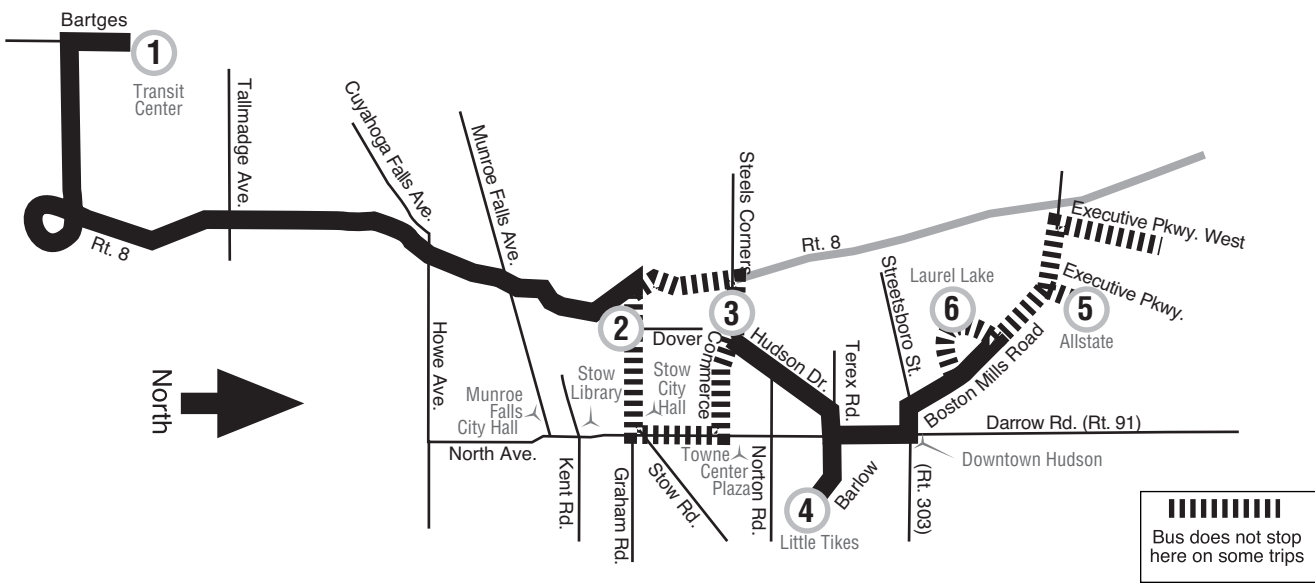

103 Stow / Hudson

FROM
Transit Center

Bus does not stop here on some trips

FROM
Transit Center

(Times shown below are departure times)
Monday – Friday

	1 Transit Center Eastside	2 Graham & Dover	3 Commerce & Hudson Drive	4 Little Tikes	5 Executive Parkway Allstate	6 Laurel Lake	Bus continues to...
AM	5:30X	5:50	6:00	6:13	6:18	103 Stow/Hudson
	6:15	6:35	6:42	6:52	7:05	7:07	103 Stow/Hudson
	7:00	7:20	7:27	7:37	7:50	7:52	103 Stow/Hudson
	7:20	7:40	7:47	7:57	8:10	8:12	103 Stow/Hudson
	10:00	10:20	10:27	10:37	10:50	10:52	103 Stow/Hudson
PM	1:30X	1:50	2:00	Ends
	2:10	2:30	2:40	2:50	3:03	3:07	103 Stow/Hudson
	3:10	3:30	3:40	3:50	4:07	4:09	103 Stow/Hudson
	5:30	5:50	6:00	6:10	6:27	6:29	103 Stow/Hudson
	6:20	6:40	6:48	6:58	7:11	7:13	Ends
	9:50X	10:05	10:15	103 Stow/Hudson

Monday – Friday Notes:

X – Bus expresses to Hudson Drive using Rt 8 North to Steels Corners Road
 Bus does not stop

103 Stow / Hudson

WEEKDAYS ONLY
 Effective: June 7, 2009

With Service To:

- Stow City Hall
- Little Tikes
- Downtown Hudson
- Allstate
- Laurel Lake

All Metro Buses are wheelchair accessible

Regional Transit Authority
 416 Kenmore Blvd.
 Akron, Ohio 44301
www.akronmetro.org

SERVING SUMMIT COUNTY

For information call
 Monday through Friday (8:00 am – 5:30 pm)
 Saturday and Sunday (9:00 am – 3:00 pm)
Akron & Southern Summit County
 330-762-0341