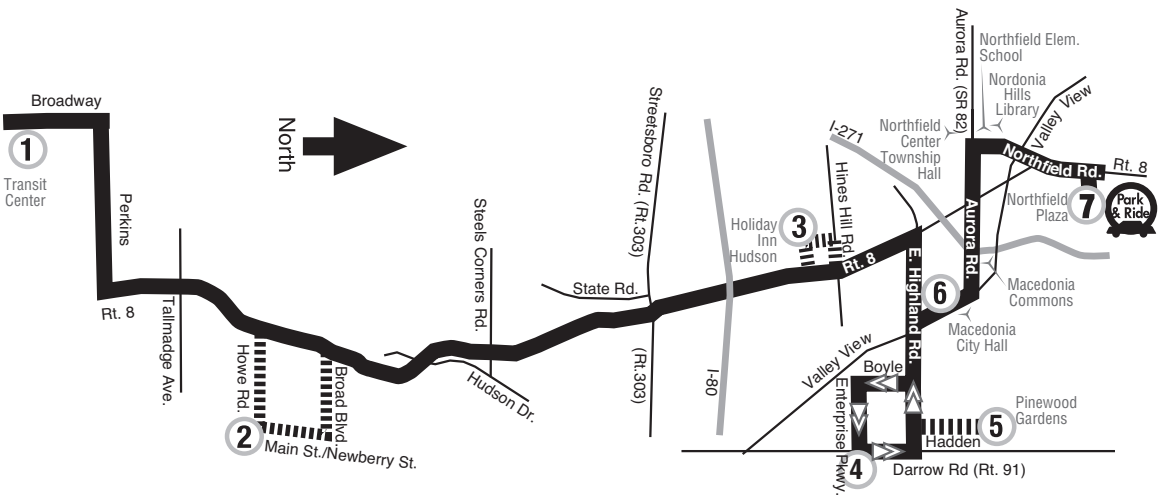

102 Northfield / Twinsburg

FROM
Transit Center

FROM
Transit Center

(Times shown below are departure times)
Monday – Friday

	1 Transit Center Eastside	2 Howe & Main	3 Holiday Inn Hudson	4 Enterprise & Route 91	5 Pinewood Gardens	6 Valley View & Cliffview	7 Northfield Plaza Park & Ride	Bus continues to...
AM	5:30	5:45	6:15	6:27	6:45	102 Northfield/Twinsburg to Transit Center
	6:15	6:30	6:50	7:00	7:06	7:30	102 Northfield/Twinsburg to Transit Center
	7:20	7:40	7:55	8:15	8:17	8:23	8:47	102 Northfield/Twinsburg to Transit Center
	8:15	8:45	9:05	9:07	9:13	9:35	Ends
PM	12:00	12:30	12:50	12:55	1:06	1:20	102 Northfield/Twinsburg to Transit Center
	2:55	3:25	3:45	3:50	4:01	4:16	102 Northfield/Twinsburg to Transit Center
	3:40	4:10	4:30	4:35	4:46	5:00	Ends
	4:30	5:00	5:20	5:25	5:36	5:50	102 Northfield/Twinsburg to Transit Center
	5:50	6:20	6:40	6:55	7:06	7:20	102 Northfield/Twinsburg to Transit Center
	8:40	9:10	9:20	9:32	102 Northfield/Twinsburg to Transit Center
	9:50	10:20	10:30	10:42	102 Northfield/Twinsburg to Transit Center

Monday – Friday Notes: Bus does not stop

102 Northfield / Twinsburg

MONDAY THROUGH FRIDAY ONLY

Effective: June 7, 2009

With Service To:

- Northfield Plaza
- Macedonia Commons
- Holiday Inn – Hudson
- Pinewood Gardens

All Metro Buses are wheelchair accessible

METRO

Regional Transit Authority
416 Kenmore Blvd.
Akron, Ohio 44301
www.akronmetro.org

SERVING SUMMIT COUNTY

For information call

Monday through Friday (8:00 am – 5:30 pm)
Saturday and Sunday (9:00 am – 3:00 pm)