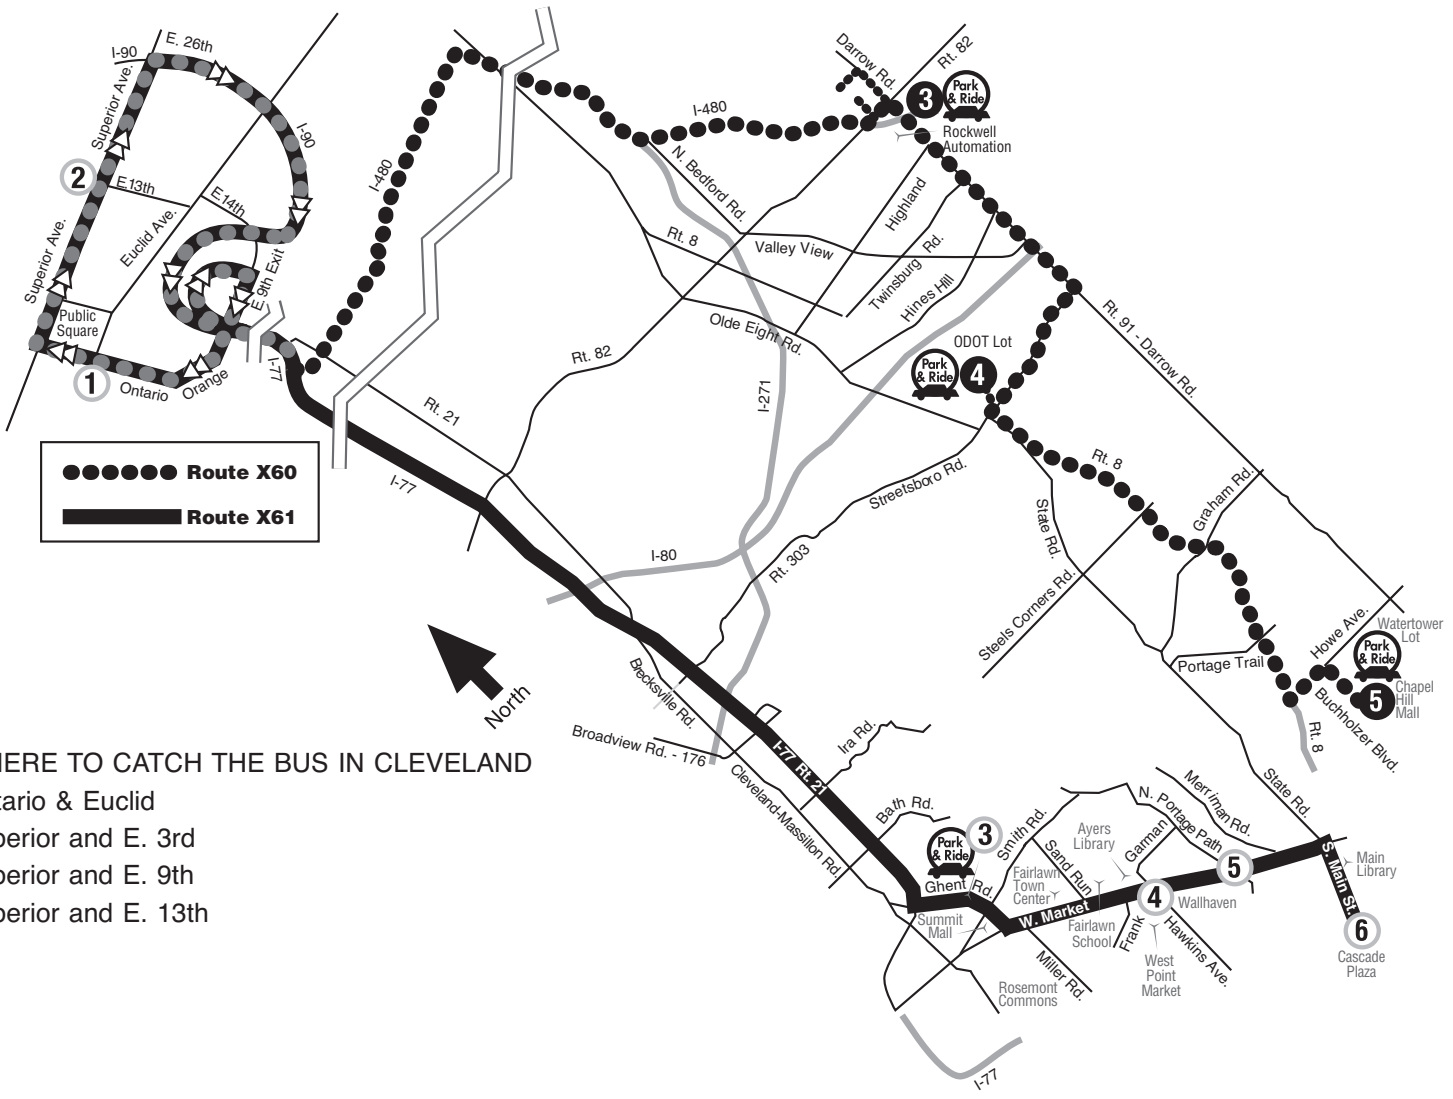

North Coast Express

X60 Cleveland to Chapel Hill

X61 Cleveland to Montrose

FROM Cleveland

WHERE TO CATCH THE BUS IN CLEVELAND

- Ontario & Euclid
- Superior and E. 3rd
- Superior and E. 9th
- Superior and E. 13th

(Times shown below are departure times)
Monday – Friday

	1 Ontario & Euclid	2 Superior & 13th St.	3 Creekside Park N Ride	4 ODOT Park N Ride	5 Chapel Hill Mall Water Tower Lot	Route X60	FROM Cleveland
AM	7:50	8:00	8:44	8:59	9:14	Ends	MLK JR. Day January 15, 2007
PM	4:43	4:50	5:40	6:04	6:20	Ends	
	5:45	5:50	6:30	6:45	7:00	Ends	

🚫 Trip Does Not Run On This Holiday

(Times shown below are departure times)
Monday – Friday

	1 Ontario & Euclid	2 Superior & 13th St.	3 Ghent Rd. Park N Ride	4 West Market & Hawkins	5 W. Market & Costerton	6 Cascade Plaza	Route X61	FROM Cleveland
AM	7:45	7:50	8:30	8:43	8:47	8:55	Ends	MLK JR. Day January 15, 2007
PM	4:25	4:30	5:15	5:29	5:34	5:45	Ends	
	4:43	4:50	5:34	5:48	5:53	6:00	Ends	
	5:15	5:20	6:05	6:19	6:24	6:31	Ends	
	6:10	6:15	7:00	7:14	7:19	7:26	Ends	🚫

🚫 Trip Does Not Run On This Holiday

X60 North Coast Express
Chapel Hill to Cleveland

WEEKDAYS ONLY
Effective: April 1, 2007

- With Service To:
- Chapel Hill Mall
 - Twinsburg Creekside
 - Town Center Market Place
 - Public Square – Cleveland