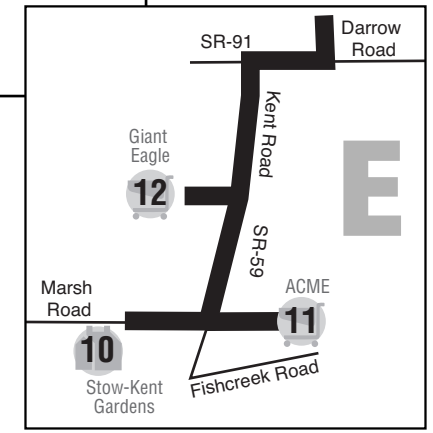

TO GROCERY STORES

A	Sutliff I & II 1 AM 9:30	Giant Eagle Graham Road 2 9:50	Marc's State Road 3 10:00	ACME State Road 4 10:20
B	Portage Trail Villa 5 AM 10:10	Acme State Road 4 10:20	Marc's State Road 3 10:35	Giant Eagle Graham Road 2 11:05
C	Portage Towers 6 AM 11:30	Portage Trail Apartments 7 11:37	Acme Bailey Road 8 11:45	
D	Leo Dugan Apartments 9 PM 12:10	Acme Bailey Road 8 12:15		
E	Stow-Kent Gardens 10 PM 1:05	Acme Kent Road 11 1:10	Giant Eagle Kent Road 12 1:15	

KEY

Apartment Buildings

Stores

FROM GROCERY STORES

F	Tops Graham Road 2 AM 11:05	Giant Eagle Graham Road 3 11:15	Acme State Road 4 11:30	Sutliff I & II 1 PM 12:00
G	Acme State Road 4 AM 11:30	Portage Trail Villa 5 11:40		
H	Giant Eagle Graham Road 2 PM 12:15	Marc's State Road 3 12:25	Portage Trail Villa 5 12:40	J Acme Bailey Road 8 PM 1:30
I	Acme Bailey Road 8 PM 12:45	Portage Towers 6 1:00	Portage Trail Apartments 7 1:10	K Giant Eagle Kent Road 12 PM 2:25
				Leo Dugan Apartments 9 1:40
				Acme Kent Road 11 2:30
				Stow-Kent Gardens 10 2:35