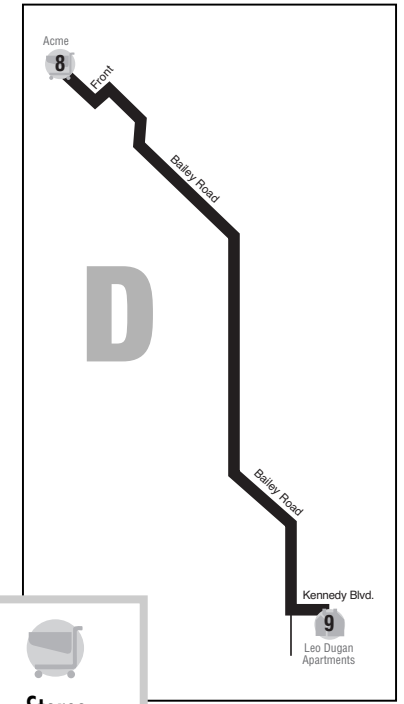

TO GROCERY STORES

A	Sutliff I & II 1 AM 9:30	Giant Eagle Graham Road 2 9:50	Marc's State Road 3 10:00	ACME State Road 4 10:20
B	Portage Trail Villa 5 AM 10:10	Acme State Road 4 10:20	Marc's State Road 3 10:35	Giant Eagle Graham Road 2 11:05
C	Portage Towers 6 AM 11:30	Portage Trail Apartments 7 11:37	Acme Bailey Road 8 11:45	
D	Leo Dugan Apartments 9 PM 12:10	Acme Bailey Road 8 12:15		
E	Stow-Kent Gardens 10 PM 1:05	Acme Kent Road 11 1:10	Giant Eagle Kent Road 12 1:15	

KEY

Apartment Buildings

Stores

FROM GROCERY STORES

F	Tops Graham Road 2 AM 11:05	Giant Eagle Graham Road 3 11:15	Acme State Road 4 11:30	Sutliff I & II 1 PM 12:00
G	Acme State Road 4 AM 11:30	Portage Trail Villa 5 11:40		
H	Giant Eagle Graham Road 2 PM 12:15	Marc's State Road 3 12:25	Portage Trail Villa 5 12:40	J Acme Bailey Road 8 PM 1:30
I	Acme Bailey Road 8 PM 12:45	Portage Towers 6 1:00	Portage Trail Apartments 7 1:10	K Giant Eagle Kent Road 12 PM 2:25
				Leo Dugan Apartments 9 1:40
				Acme Kent Road 11 2:30
				Stow-Kent Gardens 10 2:35