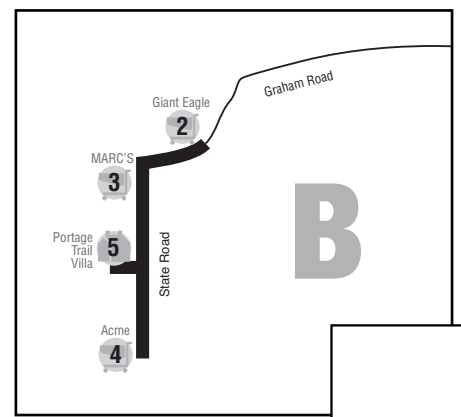

TO GROCERY STORES

A	Sutliff I & II 1 AM 9:30	Giant Eagle Graham Road 2 9:50	Marc's State Road 3 10:00	ACME State Road 4 10:20
B	Portage Trail Villa 5 AM 10:10	Acme State Road 4 10:20	Marc's State Road 3 10:35	Giant Eagle Graham Road 2 11:05
C	Portage Towers 6 AM 11:30	Portage Trail Apartments 7 11:37	Acme Bailey Road 8 11:45	
D	Leo Dugan Apartments 9 PM 12:10	Acme Bailey Road 8 12:15		
E	Stow-Kent Gardens 10 PM 1:05	Acme Kent Road 11 1:10	Giant Eagle Kent Road 12 1:15	

KEY

Apartment Buildings

Stores

FROM GROCERY STORES

F	Tops Graham Road 2 AM 11:05	Giant Eagle Graham Road 3 11:15	Acme State Road 4 11:30	Sutliff I & II 1 PM 12:00
G	Acme State Road 4 AM 11:30	Portage Trail Villa 5 11:40		
H	Giant Eagle Graham Road 2 PM 12:15	Marc's State Road 3 12:25	Portage Trail Villa 5 12:40	J Acme Bailey Road 8 PM 1:30
I	Acme Bailey Road 8 PM 12:45	Portage Towers 6 1:00	Portage Trail Apartments 7 1:10	K Giant Eagle Kent Road 12 PM 2:25
				Leo Dugan Apartments 9 1:40
				Acme Kent Road 11 2:30
				Stow-Kent Gardens 10 2:35