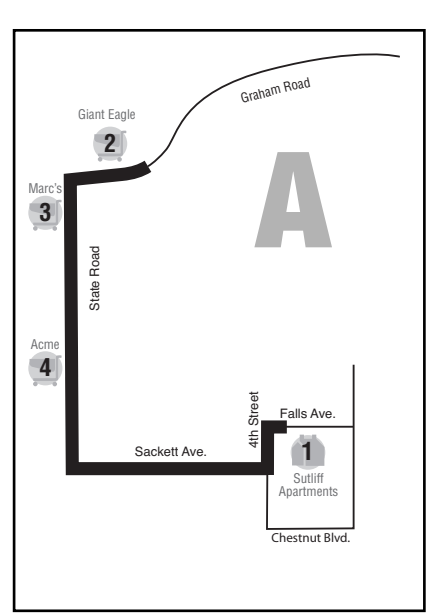

TO GROCERY STORES

A	Sutliff I & II 1 AM 9:30	Giant Eagle Graham Road 2 9:50	Marc's State Road 3 10:00	ACME State Road 4 10:20
B	Portage Trail Villa 5 AM 10:10	Acme State Road 4 10:20	Marc's State Road 3 10:35	Giant Eagle Graham Road 2 11:05
C	Portage Towers 6 AM 11:30	Portage Trail Apartments 7 11:37	Acme Bailey Road 8 11:45	
D	Leo Dugan Apartments 9 PM 12:10	Acme Bailey Road 8 12:15		
E	Stow-Kent Gardens 10 PM 1:05	Acme Kent Road 11 1:10	Giant Eagle Kent Road 12 1:15	

KEY

Apartment Buildings

Stores

FROM GROCERY STORES

F	Tops Graham Road 2 AM 11:05	Giant Eagle Graham Road 3 11:15	Acme State Road 4 11:30	Sutliff I & II 1 PM 12:00
G	Acme State Road 4 AM 11:30	Portage Trail Villa 5 11:40		
H	Giant Eagle Graham Road 2 PM 12:15	Marc's State Road 3 12:25	Portage Trail Villa 5 12:40	J Acme Bailey Road 8 PM 1:30
I	Acme Bailey Road 8 PM 12:45	Portage Towers 6 1:00	Portage Trail Apartments 7 1:10	K Giant Eagle Kent Road 12 PM 2:25
				Leo Dugan Apartments 9 1:40
				Acme Kent Road 11 2:30
				Stow-Kent Gardens 10 2:35