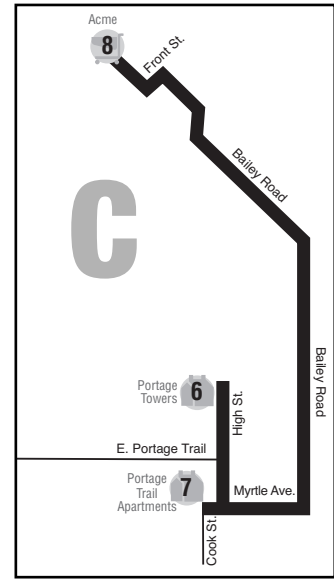

TO GROCERY STORES

A	Sutliff I & II 1 AM 9:30	Giant Eagle Graham Road 2 9:50	Marc's State Road 3 10:00	ACME State Road 4 10:20
B	Portage Trail Villa 5 AM 10:10	Acme State Road 4 10:20	Marc's State Road 3 10:35	Giant Eagle Graham Road 2 11:05
C	Portage Towers 6 AM 11:30	Portage Trail Apartments 7 11:37	Acme Bailey Road 8 11:45	
D	Leo Dugan Apartments 9 PM 12:10	Acme Bailey Road 8 12:15		
E	Stow-Kent Gardens 10 PM 1:05	Acme Kent Road 11 1:10	Giant Eagle Kent Road 12 1:15	

KEY

Apartment Buildings

Stores

FROM GROCERY STORES

F	Tops Graham Road 2 AM 11:05	Giant Eagle Graham Road 3 11:15	Acme State Road 4 11:30	Sutliff I & II 1 PM 12:00
G	Acme State Road 4 AM 11:30	Portage Trail Villa 5 11:40		
H	Giant Eagle Graham Road 2 PM 12:15	Marc's State Road 3 12:25	Portage Trail Villa 5 12:40	J Acme Bailey Road 8 PM 1:30
I	Acme Bailey Road 8 PM 12:45	Portage Towers 6 1:00	Portage Trail Apartments 7 1:10	K Giant Eagle Kent Road 12 PM 2:25
				Leo Dugan Apartments 9 1:40
				Acme Kent Road 11 2:30
				Stow-Kent Gardens 10 2:35