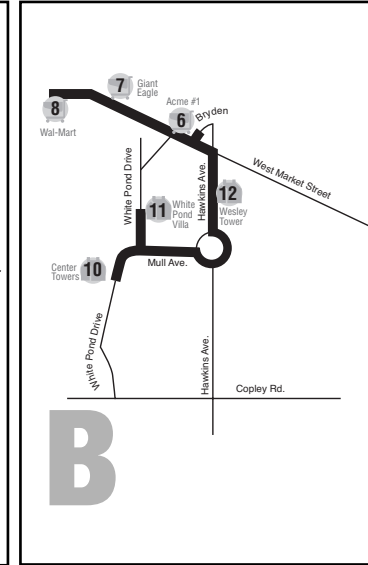

TO GROCERY STORES

A	Springhill Apartments	Channelwood Village	Williams Tower	Belcher Apartments	Fowler Apartments	Acme #1	Giant Eagle W. Market	Wal-Mart Montrose
	1	2	3	4	5	6	7	8
	AM 9:30	9:37	9:40	9:50	10:00	10:20	10:30	10:50

B	Center Towers	White Pond Villa	Wesley Tower	Acme #1	Giant Eagle W. Market	Wal-Mart Montrose
	10	11	12	6	7	8
	AM 11:20	11:25	11:35	11:43	11:53	PM 12:13

C	Saferstein Towers	Acme #1	Giant Eagle W. Market	Wal-Mart Montrose
	9	6	7	8
	AM 11:20	11:43	11:53	PM 12:03

FROM GROCERY STORES

D	Acme #1	Giant Eagle W. Market	Wal-Mart Montrose	Fowler Apartments	Belcher Apartments	Williams Tower	Channelwood Village	Springhill Apartments
	6	7	8	5	4	3	2	1
	AM 11:43	11:53	PM 12:13	12:33	12:45	12:52	12:57	1:07

E	Wal-Mart Montrose	Giant Eagle W. Market	Acme #1	Wesley Tower	White Pond Villa	Center Towers
	8	7	6	12	11	10
	PM 1:30	1:50	2:00	2:07	2:17	2:22

E	Wal-Mart Montrose	Giant Eagle W. Market	Acme #1	Saferstein Towers
	8	7	6	9
	PM 1:30	1:55	2:00	2:45