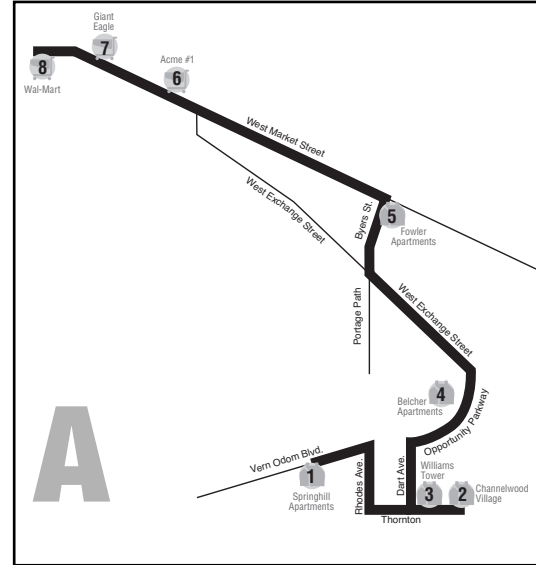

TO GROCERY STORES

A	Springhill Apartments	Channelwood Village	Williams Tower	Belcher Apartments	Fowler Apartments	Acme #1	Giant Eagle W. Market	Wal-Mart Montrose
	1	2	3	4	5	6	7	8
	AM 9:30	9:37	9:40	9:50	10:00	10:20	10:30	10:50

B	Center Towers	White Pond Villa	Wesley Tower	Acme #1	Giant Eagle W. Market	Wal-Mart Montrose
	10	11	12	6	7	8
	AM 11:20	11:25	11:35	11:43	11:53	PM 12:13

C	Saferstein Towers	Acme #1	Giant Eagle W. Market	Wal-Mart Montrose
	9	6	7	8
	AM 11:20	11:43	11:53	PM 12:03

FROM GROCERY STORES

D	Acme #1	Giant Eagle W. Market	Wal-Mart Montrose	Fowler Apartments	Belcher Apartments	Williams Tower	Channelwood Village	Springhill Apartments
	6	7	8	5	4	3	2	1
	AM 11:43	11:53	PM 12:13	12:33	12:45	12:52	12:57	1:07

E	Wal-Mart Montrose	Giant Eagle W. Market	Acme #1	Wesley Tower	White Pond Villa	Center Towers
	8	7	6	12	11	10
	PM 1:30	1:50	2:00	2:07	2:17	2:22

E	Wal-Mart Montrose	Giant Eagle W. Market	Acme #1	Saferstein Towers
	8	7	6	9
	PM 1:30	1:55	2:00	2:45