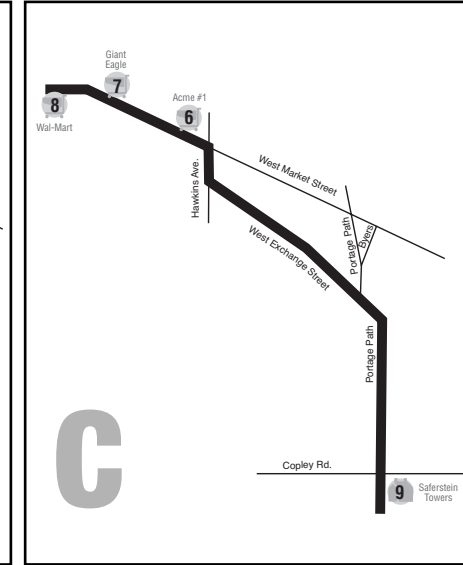

TO GROCERY STORES

A	Springhill Apartments	Channelwood Village	Williams Tower	Belcher Apartments	Fowler Apartments	Acme #1	Giant Eagle W. Market	Wal-Mart Montrose
	1	2	3	4	5	6	7	8
	AM 9:30	9:37	9:40	9:50	10:00	10:20	10:30	10:50

B	Center Towers	White Pond Villa	Wesley Tower	Acme #1	Giant Eagle W. Market	Wal-Mart Montrose
	10	11	12	6	7	8
	AM 11:20	11:25	11:35	11:43	11:53	PM 12:13

C	Saferstein Towers	Acme #1	Giant Eagle W. Market	Wal-Mart Montrose
	9	6	7	8
	AM 11:20	11:43	11:53	PM 12:03

FROM GROCERY STORES

D	Acme #1	Giant Eagle W. Market	Wal-Mart Montrose	Fowler Apartments	Belcher Apartments	Williams Tower	Channelwood Village	Springhill Apartments
	6	7	8	5	4	3	2	1
	AM 11:43	11:53	PM 12:13	12:33	12:45	12:52	12:57	1:07

E	Wal-Mart Montrose	Giant Eagle W. Market	Acme #1	Wesley Tower	White Pond Villa	Center Towers
	8	7	6	12	11	10
	PM 1:30	1:50	2:00	2:07	2:17	2:22

E	Wal-Mart Montrose	Giant Eagle W. Market	Acme #1	Saferstein Towers
	8	7	6	9
	PM 1:30	1:55	2:00	2:45