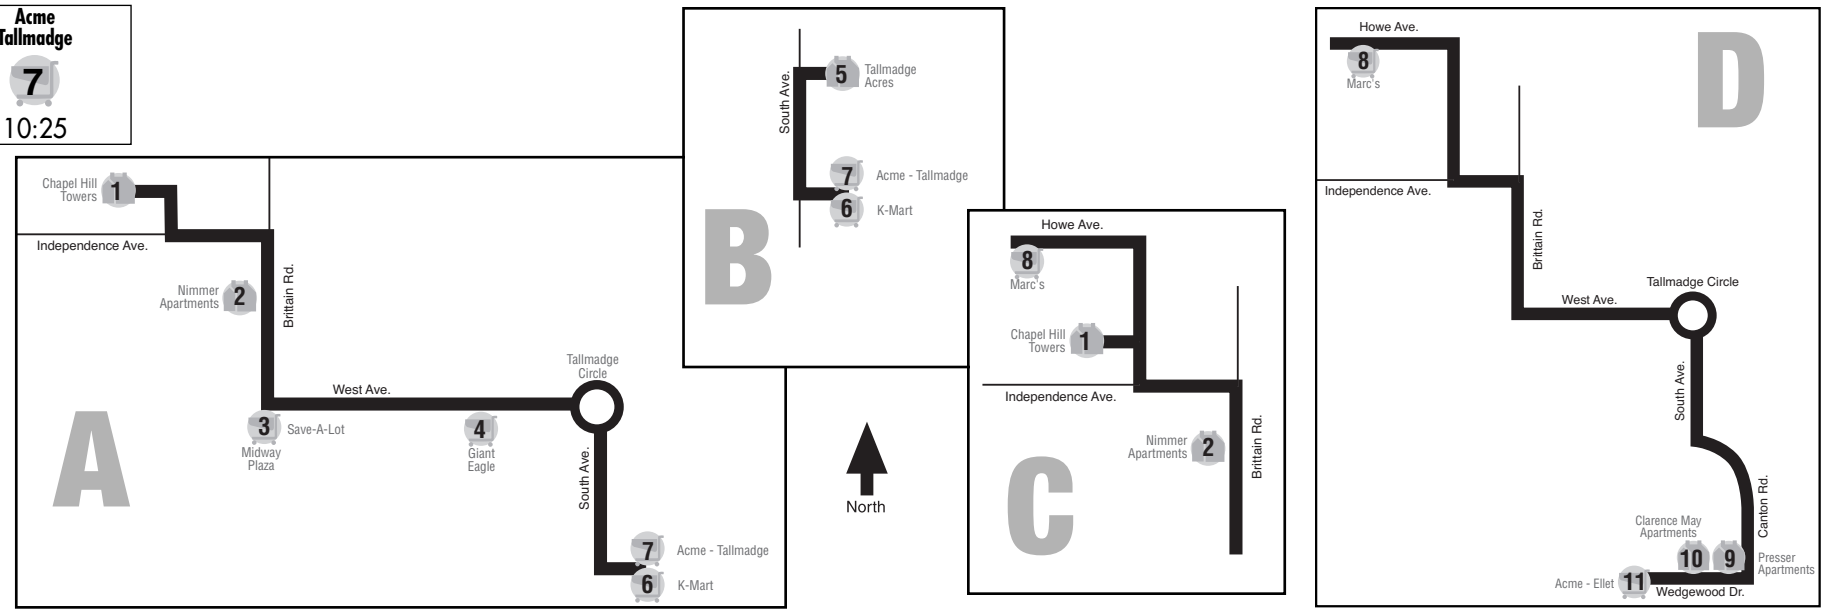

TO GROCERY STORES

A	Chapel Hill Towers	Nimmer Apartments	Save-A-Lot Midway Plaza	Giant Eagle Tallmadge	Kmart Tallmadge	Acme Tallmadge
	1	2	3	4	6	7
AM	9:30	9:45	9:55	10:00	10:20	10:25

B	Tallmadge Acres	Kmart Tallmadge	Acme Tallmadge
	5	6	7
AM	10:15	10:20	10:25

C	Nimmer Apartments	Chapel Hill Towers	Marc's Howe Avenue
	2	1	8
PM	11:37	11:47	12:15

D	Presser Apartments	Clarence May Apartments	Acme Ellet	Marc's Howe Avenue
	9	10	11	8
PM	12:45	12:47	12:52	1:25

FROM GROCERY STORES

E	Giant Eagle Tallmadge	Save-A-Lot Midway Plaza	Nimmer Apartments	Chapel Hill Towers
	4	3	2	1
AM	11:15	11:25	11:37	11:47

F	Acme Tallmadge	Kmart Tallmadge	Tallmadge Acres	Nimmer Apartments	Chapel Hill Towers
	7	6	5	2	1
AM	11:45	11:50	11:55	PM 12:10	12:25