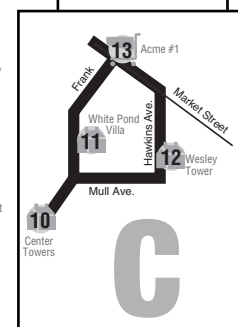

TO GROCERY STORES

A	Channelwood Village 1 AM 9:15	Williams Tower 2 9:20	Belcher Apartments 3 9:30	West High Apartments 4 9:35	Fowler Apartments 5 9:40	Saferstein Towers 6 9:50	Springhill Apartments 7 10:00
B	Center Towers 10 AM 10:50	White Pond Villa 11 10:55	Wesley Tower 12 11:05	Save-A-Lot Copley Rd. 9 11:30	Henry's Acme 8 11:40		
C	Center Towers 10 PM 1:20	White Pond Villa 11 1:25	Wesley Tower 12 1:35	Acme #1 13 1:45			
D	Channelwood Village 1 PM 2:15	Williams Tower 2 2:20	Belcher Apartments 3 2:30	Fowler Apartments 4 2:40	Saferstein Towers 5 2:50	Springhill Apartments 6 3:00	Acme #1 13 3:25

KEY

Apartment Buildings

Stores

FROM GROCERY STORES

E	Save-A-Lot Copley Rd. 9 AM 11:30	Henry's Acme 8 11:40	Springhill Apartments 7 PM 12:00	Saferstein Towers 6 12:10	Fowler Apartments 5 12:20	West High Apartments 4 12:25	Belcher Apartments 3 12:30	Williams Tower 2 12:40	Channelwood Village 1 12:45
F	Henry's Acme 8 PM 1:00	Save-A-Lot Copley Rd. 9 1:10	Center Towers 10 1:20	White Pond Villa 11 1:25	Wesley Tower 12 1:35				
G	Acme #1 13 PM 3:25	Wesley Tower 12 3:35	White Pond Villa 11 3:45	Center Towers 10 3:55					
H	Acme #1 13 PM 4:30	Springhill Apartments 6 4:50	Saferstein Towers 5 5:00	Fowler Apartments 4 5:10	Belcher Apartments 3 5:20	Williams Tower 2 5:30	Channelwood Village 1 5:35		