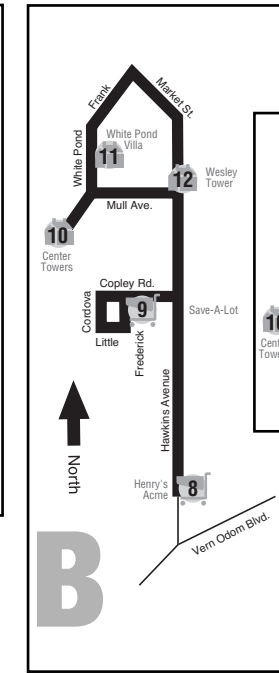

TO GROCERY STORES

A	Channelwood Village 1 AM 9:15	Williams Tower 2 9:20	Belcher Apartments 3 9:30	West High Apartments 4 9:35	Fowler Apartments 5 9:40	Saferstein Towers 6 9:50	Springhill Apartments 7 10:00
B	Center Towers 10 AM 10:50	White Pond Villa 11 10:55	Wesley Tower 12 11:05	Save-A-Lot Copley Rd. 9 11:30	Henry's Acme 8 11:40		
C	Center Towers 10 PM 1:20	White Pond Villa 11 1:25	Wesley Tower 12 1:35	Acme #1 13 1:45			
D	Channelwood Village 1 PM 2:15	Williams Tower 2 2:20	Belcher Apartments 3 2:30	Fowler Apartments 4 2:40	Saferstein Towers 5 2:50	Springhill Apartments 6 3:00	Acme #1 13 3:25

KEY

Apartment Buildings

Stores

FROM GROCERY STORES

E	Save-A-Lot Copley Rd. 9 AM 11:30	Henry's Acme 8 11:40	Springhill Apartments 7 PM 12:00	Saferstein Towers 6 12:10	Fowler Apartments 5 12:20	West High Apartments 4 12:25	Belcher Apartments 3 12:30	Williams Tower 2 12:40	Channelwood Village 1 12:45
F	Henry's Acme 8 PM 1:00	Save-A-Lot Copley Rd. 9 1:10	Center Towers 10 1:20	White Pond Villa 11 1:25	Wesley Tower 12 1:35				
G	Acme #1 13 PM 3:25	Wesley Tower 12 3:35	White Pond Villa 11 3:45	Center Towers 10 3:55					
H	Acme #1 13 PM 4:30	Springhill Apartments 6 4:50	Saferstein Towers 5 5:00	Fowler Apartments 4 5:10	Belcher Apartments 3 5:20	Williams Tower 2 5:30	Channelwood Village 1 5:35		