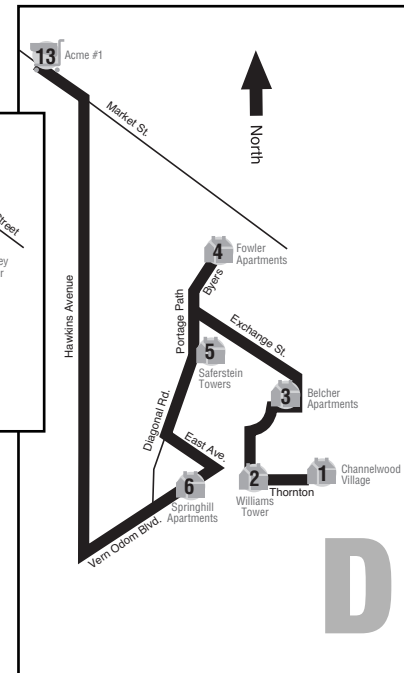

TO GROCERY STORES

A	Channelwood Village 1 AM 9:15	Williams Tower 2 9:20	Belcher Apartments 3 9:30	West High Apartments 4 9:35	Fowler Apartments 5 9:40	Saferstein Towers 6 9:50	Springhill Apartments 7 10:00
B	Center Towers 10 AM 10:50	White Pond Villa 11 10:55	Wesley Tower 12 11:05	Save-A-Lot Copley Rd. 9 11:30	Henry's Acme 8 11:40		
C	Center Towers 10 PM 1:20	White Pond Villa 11 1:25	Wesley Tower 12 1:35	Acme #1 13 1:45			
D	Channelwood Village 1 PM 2:15	Williams Tower 2 2:20	Belcher Apartments 3 2:30	Fowler Apartments 4 2:40	Saferstein Towers 5 2:50	Springhill Apartments 6 3:00	Acme #1 13 3:25

KEY

Apartment Buildings

Stores

FROM GROCERY STORES

E	Save-A-Lot Copley Rd. 9 AM 11:30	Henry's Acme 8 11:40	Springhill Apartments 7 PM 12:00	Saferstein Towers 6 12:10	Fowler Apartments 5 12:20	West High Apartments 4 12:25	Belcher Apartments 3 12:30	Williams Tower 2 12:40	Channelwood Village 1 12:45
F	Henry's Acme 8 PM 1:00	Save-A-Lot Copley Rd. 9 1:10	Center Towers 10 1:20	White Pond Villa 11 1:25	Wesley Tower 12 1:35				
G	Acme #1 13 PM 3:25	Wesley Tower 12 3:35	White Pond Villa 11 3:45	Center Towers 10 3:55					
H	Acme #1 13 PM 4:30	Springhill Apartments 6 4:50	Saferstein Towers 5 5:00	Fowler Apartments 4 5:10	Belcher Apartments 3 5:20	Williams Tower 2 5:30	Channelwood Village 1 5:35		