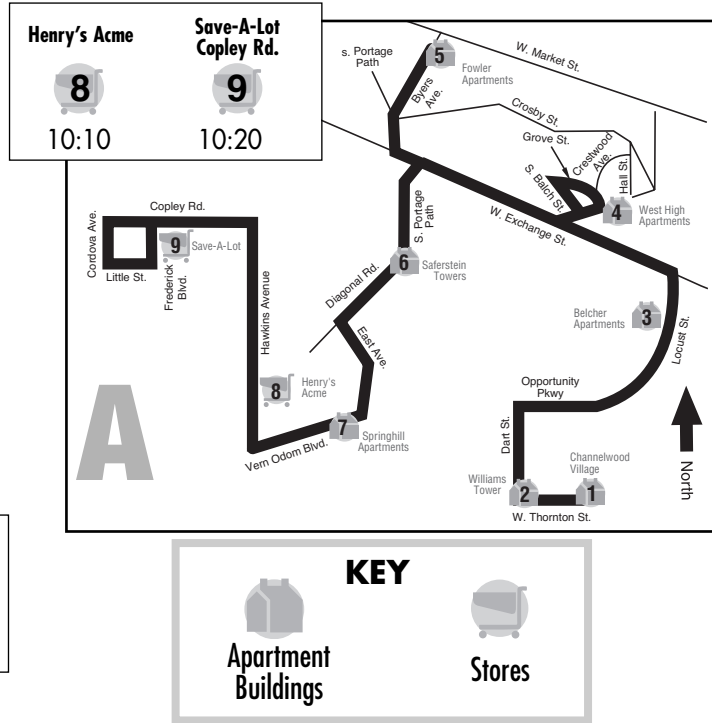

TO GROCERY STORES

A	Channelwood Village 1 AM 9:15	Williams Tower 2 9:20	Belcher Apartments 3 9:30	West High Apartments 4 9:35	Fowler Apartments 5 9:40	Saferstein Towers 6 9:50	Springhill Apartments 7 10:00
B	Center Towers 10 AM 10:50	White Pond Villa 11 10:55	Wesley Tower 12 11:05	Save-A-Lot Copley Rd. 9 11:30	Henry's Acme 8 11:40		
C	Center Towers 10 PM 1:20	White Pond Villa 11 1:25	Wesley Tower 12 1:35	Acme #1 13 1:45			
D	Channelwood Village 1 PM 2:15	Williams Tower 2 2:20	Belcher Apartments 3 2:30	Fowler Apartments 4 2:40	Saferstein Towers 5 2:50	Springhill Apartments 6 3:00	Acme #1 13 3:25

KEY

Apartment Buildings

Stores

FROM GROCERY STORES

E	Save-A-Lot Copley Rd. 9 AM 11:30	Henry's Acme 8 11:40	Springhill Apartments 7 PM 12:00	Saferstein Towers 6 12:10	Fowler Apartments 5 12:20	West High Apartments 4 12:25	Belcher Apartments 3 12:30	Williams Tower 2 12:40	Channelwood Village 1 12:45
F	Henry's Acme 8 PM 1:00	Save-A-Lot Copley Rd. 9 1:10	Center Towers 10 1:20	White Pond Villa 11 1:25	Wesley Tower 12 1:35				
G	Acme #1 13 PM 3:25	Wesley Tower 12 3:35	White Pond Villa 11 3:45	Center Towers 10 3:55					
H	Acme #1 13 PM 4:30	Springhill Apartments 6 4:50	Saferstein Towers 5 5:00	Fowler Apartments 4 5:10	Belcher Apartments 3 5:20	Williams Tower 2 5:30	Channelwood Village 1 5:35		