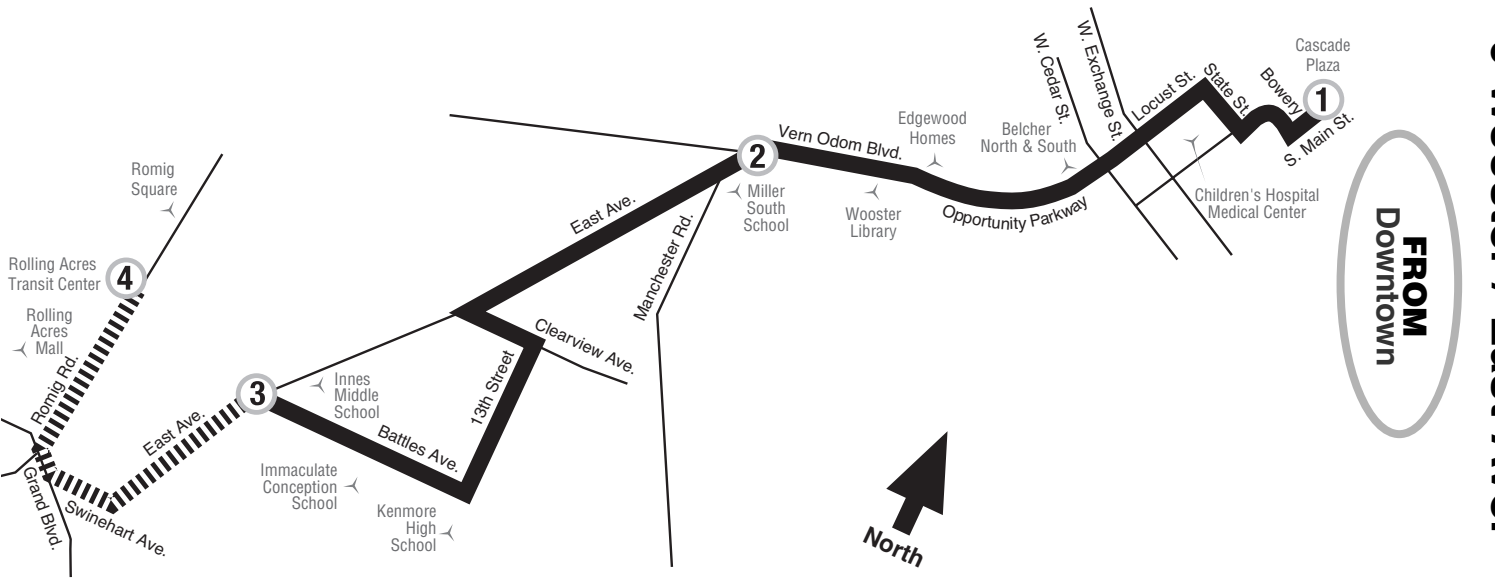

9 Wooster / East Ave.

FROM
Downtown

FROM
Downtown

MIX JR. Day
January 15, 2007

Monday – Friday
(Times shown below are departure times)

	1 Cascade Plaza	2 Wooster & East Ave.	3 East Ave. & Battles	4 Rolling Acres Transit Center	Bus continues to...	
AM	6:20	6:29	6:40	....	9 Wooster/East Avenue to downtown	
	6:50	6:59	7:10	7:18	9 Wooster/East Avenue to downtown	☎
	7:20	7:29	7:40	7:48	9 Wooster/East Avenue to downtown	☎
	7:40	7:49	8:00	8:16	9 Wooster/East Avenue to downtown	
	8:40	8:49	8:58	9:05	Ends	☎
	9:00	9:09	9:17	9:24	9 Wooster/East Avenue to downtown	☎
	9:30	9:39	9:46	9:53	9 Wooster/East Avenue to downtown	
	10:10	10:19	10:26	10:33	9 Wooster/East Avenue to downtown	☎
PM	11:15	11:24	11:31	11:37	9 Wooster/East Avenue to downtown	☎
	12:30	12:39	12:46	12:53	9 Wooster/East Avenue to downtown	
	1:27	1:36	1:43	1:50	9 Wooster/East Avenue to downtown	☎
	2:41	2:50	2:57	3:04	9 Wooster/East Avenue to downtown	
	3:18	3:27	3:34	3:41	9 Wooster/East Avenue to downtown	☎
	3:55	4:04	4:11	4:18	9 Wooster/East Avenue to downtown	☎
	4:20	4:29	4:36	4:43	Ends	☎
	5:10	5:19	5:26	5:33	9 Wooster/East Avenue to downtown	☎
	5:50	5:59	6:06	6:13	Ends	
	6:20	6:29	6:36	6:43	9 Wooster/East Avenue to downtown	☎
	7:30	7:39	7:45	7:50	9 Wooster/East Avenue to downtown	☎
	8:40	8:49	8:55	9:01	Ends	☎

FROM
Downtown

Monday – Friday Notes: .... Bus does not stop ☎ Trip does not run on this holiday

Saturday
(Times shown below are departure times)

	1 Cascade Plaza	2 Wooster & East Ave.	3 East Ave. & Battles	4 Rolling Acres Transit Center	Bus continues to...	
AM	7:00	7:09	7:20	7:28	9 Wooster/East Avenue to downtown	
	8:20	8:29	8:40	8:48	9 Wooster/East Avenue to downtown	
	9:40	9:49	10:00	10:08	9 Wooster/East Avenue to downtown	
	11:00	11:09	11:20	11:28	9 Wooster/East Avenue to downtown	
PM	12:20	12:29	12:40	12:48	9 Wooster/East Avenue to downtown	
	1:40	1:49	2:00	2:08	9 Wooster/East Avenue to downtown	
	3:00	3:09	3:20	3:28	9 Wooster/East Avenue to downtown	
	4:20	4:29	4:40	4:48	9 Wooster/East Avenue to downtown	
	5:40	5:49	6:00	6:08	9 Wooster/East Avenue to downtown	
	7:00	7:09	7:20	7:28	9 Wooster/East Avenue to downtown	
	8:20	8:29	8:40	....	Ends	

FROM
Downtown

Saturday Notes: .... Bus does not stop

Sunday
(Times shown below are departure times)

	1 Cascade Plaza	2 Wooster & East Ave.	3 East Ave. & Battles	4 Rolling Acres Transit Center	Bus continues to...	
AM	9:40	9:49	10:00	10:08	9 Wooster/East Avenue to downtown	
	11:00	11:09	11:20	11:28	9 Wooster/East Avenue to downtown	
PM	12:20	12:29	12:40	12:48	9 Wooster/East Avenue to downtown	
	1:40	1:49	2:00	2:08	9 Wooster/East Avenue to downtown	
	3:00	3:09	3:20	3:28	9 Wooster/East Avenue to downtown	
	4:20	4:29	4:40	4:48	9 Wooster/East Avenue to downtown	
	5:40	5:49	6:00	6:08	9 Wooster/East Avenue to downtown	
	7:00	7:09	7:20	....	Ends	

FROM
Downtown

Sunday Notes: .... Bus does not stop

9 Wooster / East Avenue

Effective: January 14, 2007

With Service To:

- Rolling Acres Transit Center
- Miller South School
- Children's Hospital Medical Center
- Edgewood Homes
- Belcher Apartments

All Metro Buses are wheelchair accessible