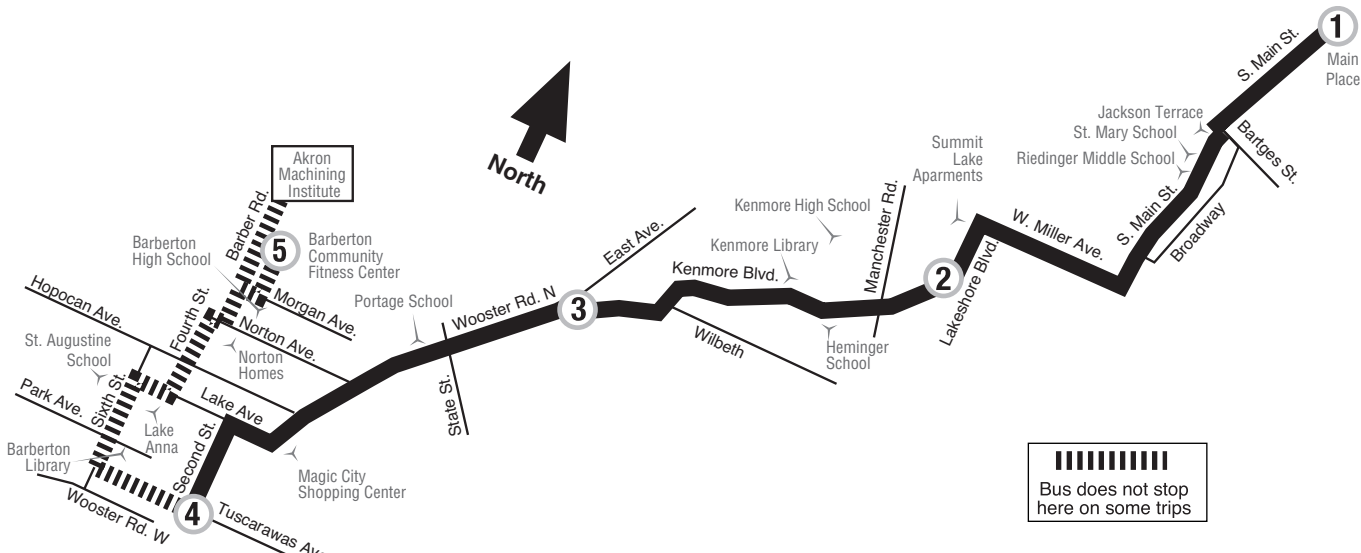

8 Kenmore / Barberton

FROM
Downtown

Bus does not stop here on some trips

FROM
Downtown

(Times shown below are departure times)
Monday – Friday

	1 Cascade Plaza	2 Kenmore & Lakeshore	3 Kenmore & Wooster Rd. North	4 2nd & Tuscarawas Ave.	5 Barberton Community Center	Bus continues to...	MLK JR. Day January 15, 2007
AM	5:30	5:45	5:52	6:06	6:10	8 Kenmore/Barberton to downtown	☒
	6:20N	6:35	6:42	6:50	6:59	Akron Machining Inst. at 7:10 then to downtown	
	6:50	7:05	7:12	7:36	7:45	8 Kenmore/Barberton to downtown	
	7:20	7:35	7:42	8:01	8:10	8 Kenmore/Barberton to downtown	☒
	7:55	8:10	8:17	8:31	8:40	8 Kenmore/Barberton to downtown	
	8:30	8:43	8:50	9:04	9:13	8 Kenmore/Barberton to downtown	
	9:35	9:50	9:57	10:11	10:20	8 Kenmore/Barberton to downtown	☒
	10:15	10:30	10:37	10:56	11:05	8 Kenmore/Barberton to downtown	☒
	11:00	11:15	11:22	11:37	11:46	8 Kenmore/Barberton to downtown	
	11:35N	11:50	11:57	12:12	12:19	Akron Machining Institute at 12:24 then to downtown	☒
	12:25	12:40	12:47	1:02	1:11	8 Kenmore/Barberton to downtown	
PM	1:35N	1:50	1:57	2:12	2:21	Akron Machining Institute at 2:25 then to downtown	
	2:05	2:22	2:30	2:55	3:05	8 Kenmore/Barberton to downtown	☒
	2:35N	2:52	3:00	3:15	3:25	Akron Machining Institute at 3:30 then to downtown	☒
	3:05	3:22	3:30	3:50	3:59	8 Kenmore/Barberton to downtown	
	3:55	4:15	4:23	4:36	4:45	8 Kenmore/Barberton to downtown	
	4:20	4:37	4:45	4:56	5:05	8 Kenmore/Barberton to downtown	
	5:20	5:37	5:45	5:53	6:00	Ends	☒
	5:50	6:05	6:12	6:30	6:39	8 Kenmore/Barberton to downtown	
	6:20	6:35	6:42	6:50	6:59	Ends	☒
	7:30T	7:45	7:52	8:02	8 Kenmore/Barberton to downtown	☒
8:40	8:55	9:02	9:10	9:19	Ends	☒	
9:50T	10:02	10:10	10:18	8 Kenmore/Barberton to downtown	☒	
	11:05	11:17	11:24	11:31	11:38	Ends	☒

☒ Trip does not run on this holiday

Monday – Friday Notes: Bus does not stop
T To 2nd and Tuscarawas Ave. only
N These trips leave the Akron Machining Institute at 7:10 a.m., 12:24 p.m., 2:25 p.m. and 3:30 p.m.