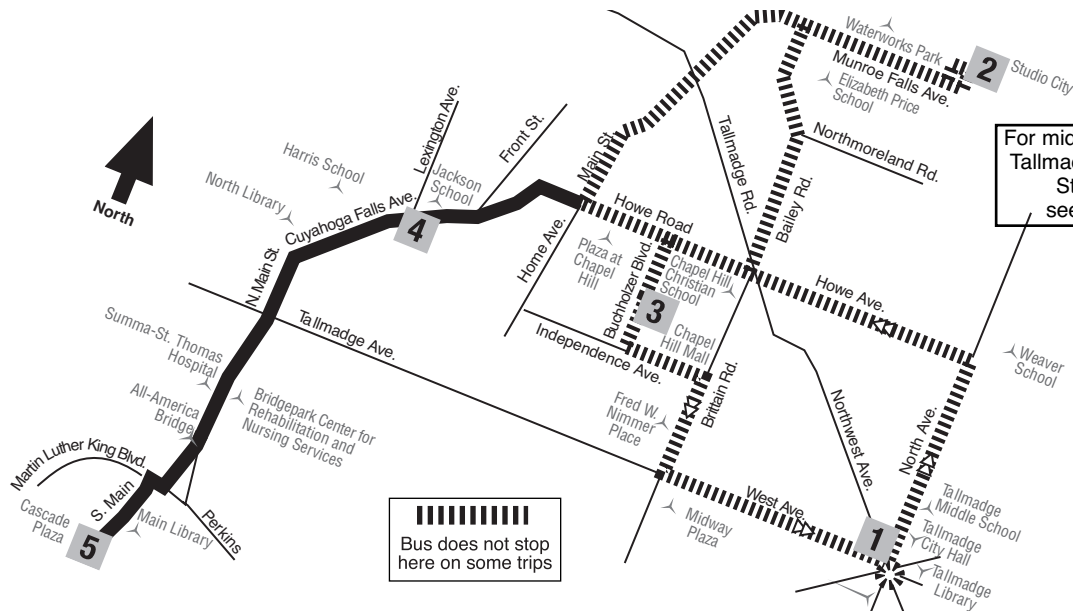

7 Cuyahoga Falls Ave.

TO Downtown

For mid-day service to Tallmadge Circle and Studio City, see Route 59

(Times shown below are departure times)
Monday – Friday

TO Downtown

	1 Tallmadge Circle	2 Studio City	3 Chapel Hill Mall	4 Lexington Avenue	5 Cascade Plaza	Bus continues to...
AM	5:50	6:05	6:20	Ends
	6:15	6:25	6:35	6:50	8 Kenmore/Barberton
	6:50	7:05	7:20	Line-up, then 8 Kenmore/Barberton
	7:27	7:40	7:55	8 Kenmore/Barberton
	7:55	8:03	8:15	8:30	8 Kenmore/Barberton
	9:07	9:20	9:35	8 Kenmore/Barberton
	10:30	10:43	11:00	8 Kenmore/Barberton
	11:55	12:08	12:25	8 Kenmore/Barberton
	1:05	1:18	1:35	8 Kenmore/Barberton
	2:05	2:18	2:35	8 Kenmore/Barberton
PM	3:25	3:35	3:55	Line-up, then 8 Kenmore/Barberton
	3:48	3:58	4:20	Line-up, then 8 Kenmore/Barberton
	4:55	5:06	5:20	8 Kenmore/Barberton
	5:20	5:35	5:50	Line-up, then 24 Lakeshore
	5:50	6:00	6:20	Line-up, then 8 Kenmore/Barberton
	7:00	7:10	7:30	Line-up, then 8 Kenmore/Barberton
	8:00	8:15	8:25	8:40	Line-up, then 8 Kenmore/Barberton
	9:10	9:25	9:35	9:50	Line-up, then 8 Kenmore/Barberton

Saturday Notes: Bus does not stop

(Times shown below are departure times)
Sunday

TO Downtown

	1 Tallmadge Circle	2 Studio City	3 Chapel Hill Mall	4 Lexington Avenue	5 Cascade Plaza	Bus continues to...
AM	9:05	9:15	9:25	9:40	Line-up, then 8 Kenmore/Barberton
	10:10	10:30	10:41	11:00	Line-up, then 8 Kenmore/Barberton
PM	11:30	11:50	12:01	12:20	Line-up, then 8 Kenmore/Barberton
	12:50	1:10	1:21	1:40	Line-up, then 8 Kenmore/Barberton
	2:10	2:30	2:41	3:00	Line-up, then 8 Kenmore/Barberton
	3:30	3:50	4:01	4:20	Line-up, then 8 Kenmore/Barberton
	4:50	5:10	5:21	5:40	Line-up, then 8 Kenmore/Barberton
	6:10	6:30	6:41	7:00	Line-up, then 8 Kenmore/Barberton